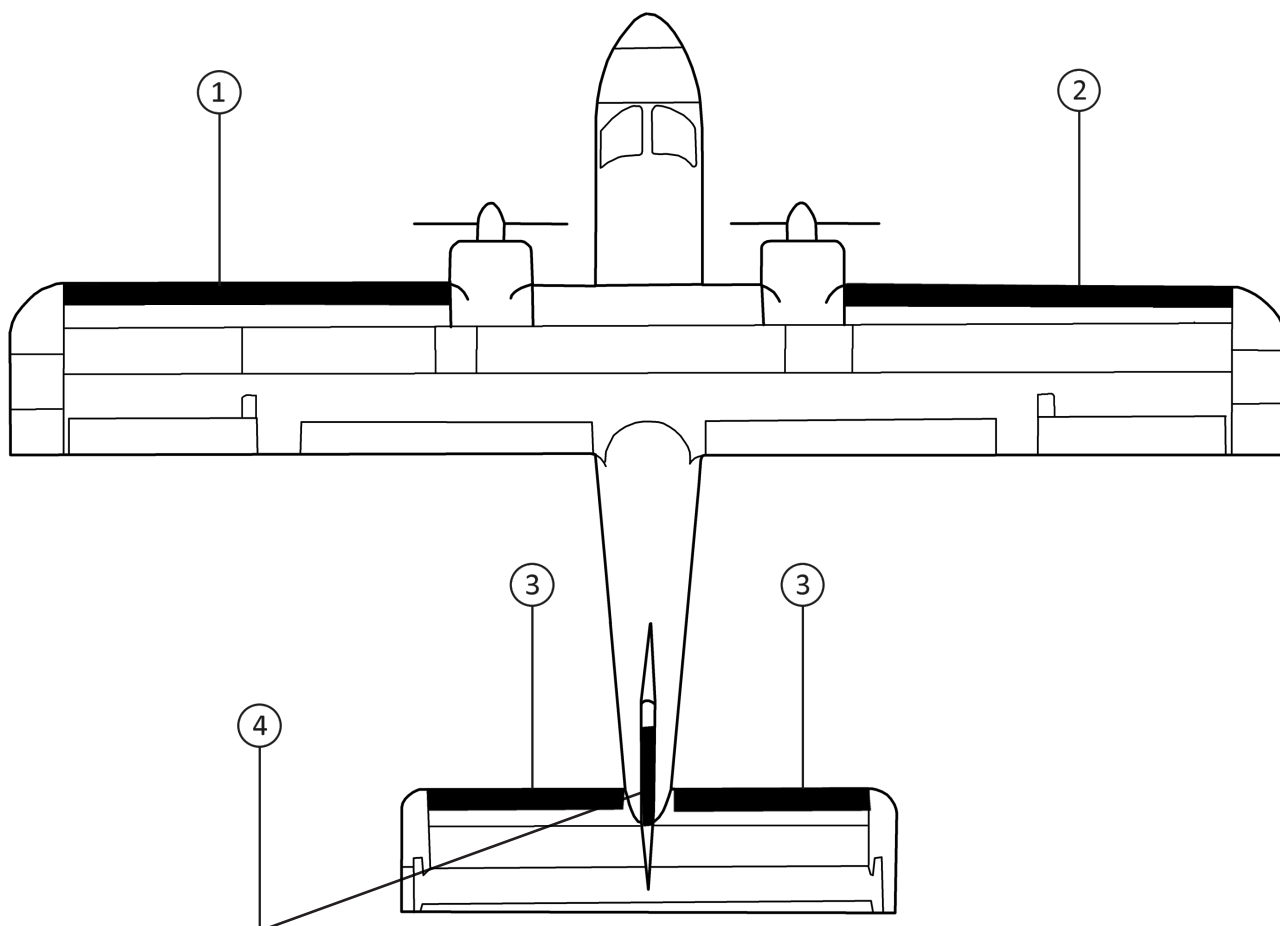

FASTboot® DE-ICE BOOTS

POSITION ID	GOODRICH PART NUMBER	AIRCRAFT OEM P/N	DESCRIPTION	QTY PER AIRCRAFT	WT
1	P25S-5D5035-01		FASTBOOT® NACELLE-TIP LH DE-ICE BOOT	1	5.0
2	P25S-5D5035-02		FASTBOOT® NACELLE-TIP RH DE-ICE BOOT	1	5.0
3	P25S-5D5035-11		FASTBOOT® HORIZONTAL STABILIZER LH/RH DE-ICE BOOT	2	1.7
4	P25S-5D5035-05		FASTBOOT® VERTICAL STABILIZER DE-ICE BOOT	1	1.5

B-N GROUP LTD. (BRITTEN-NORMAN) BN-2 (ISLANDER)

B-N GROUP LTD. (BRITTEN-NORMAN) BN-2A (ISLANDER)

STANDARD DE-ICE BOOTS

POSITION ID	GOODRICH PART NUMBER	AIRCRAFT OEM P/N	DESCRIPTION	QTY PER AIRCRAFT	WT
1	25S-5D5035-01		NACELLE-TIP LH DE-ICE BOOT	1	5.0
2	25S-5D5035-02		NACELLE-TIP RH DE-ICE BOOT	1	5.0
3	25S-5D5035-11		HORIZONTAL STABILIZER LH/RH DE-ICE BOOT	2	1.7
4	25S-5D5035-05		VERTICAL STABILIZER DE-ICE BOOT	1	1.5