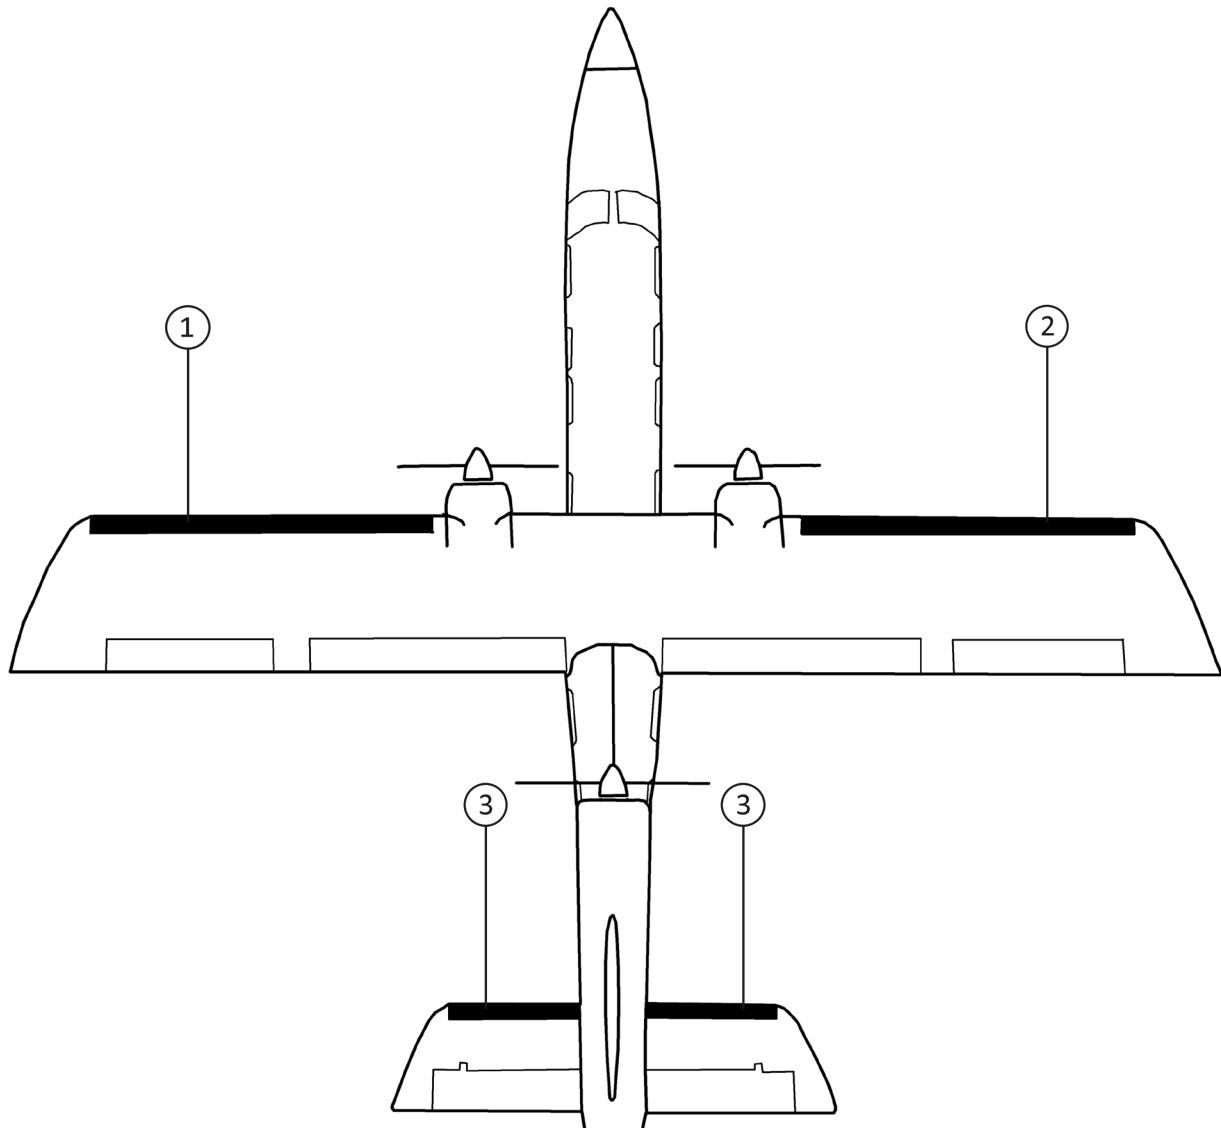

FASTboot® DE-ICE BOOTS

POSITION ID	GOODRICH PART NUMBER	AIRCRAFT OEM P/N	DESCRIPTION	QTY PER AIRCRAFT	WT
1	P25S-5D5035-01		FASTBOOT® NACELLE-TIP LH DE-ICE BOOT	1	5.0
2	P25S-5D5035-02		FASTBOOT® NACELLE-TIP RH DE-ICE BOOT	1	5.0
3	P25S-5D5035-11		FASTBOOT® HORIZONTAL STABILIZER LH/RH DE-ICE BOOT	2	1.7
4	P25S-5D5035-05		FASTBOOT® VERTICAL STABILIZER DE-ICE BOOT	1	1.5

B-N GROUP LTD. (BRITTEN-NORMAN) BN-2A (ISLANDER)

B-N GROUP LTD. (BRITTEN-NORMAN) BN-2A MK III (TRISLANDER)

STANDARD DE-ICE BOOTS

POSITION ID	GOODRICH PART NUMBER	AIRCRAFT OEM P/N	DESCRIPTION	QTY PER AIRCRAFT	WT
1	25S-5D5035-01		NACELLE-TIP LH DE-ICE BOOT	1	5.0
2	25S-5D5035-02		NACELLE-TIP RH DE-ICE BOOT	1	5.0
3	25S-5D5035-11		HORIZONTAL STABILIZER LH/RH DE-ICE BOOT	2	1.7

FASTboot® DE-ICE BOOTS

POSITION ID	GOODRICH PART NUMBER	AIRCRAFT OEM P/N	DESCRIPTION	QTY PER AIRCRAFT	WT
1	P25S-5D5035-01		FASTBOOT® NACELLE-TIP LH DE-ICE BOOT	1	5.0
2	P25S-5D5035-02		FASTBOOT® NACELLE-TIP RH DE-ICE BOOT	1	5.0
3	P25S-5D5035-11		FASTBOOT® HORIZONTAL STABILIZER LH/RH DE-ICE BOOT	2	1.7