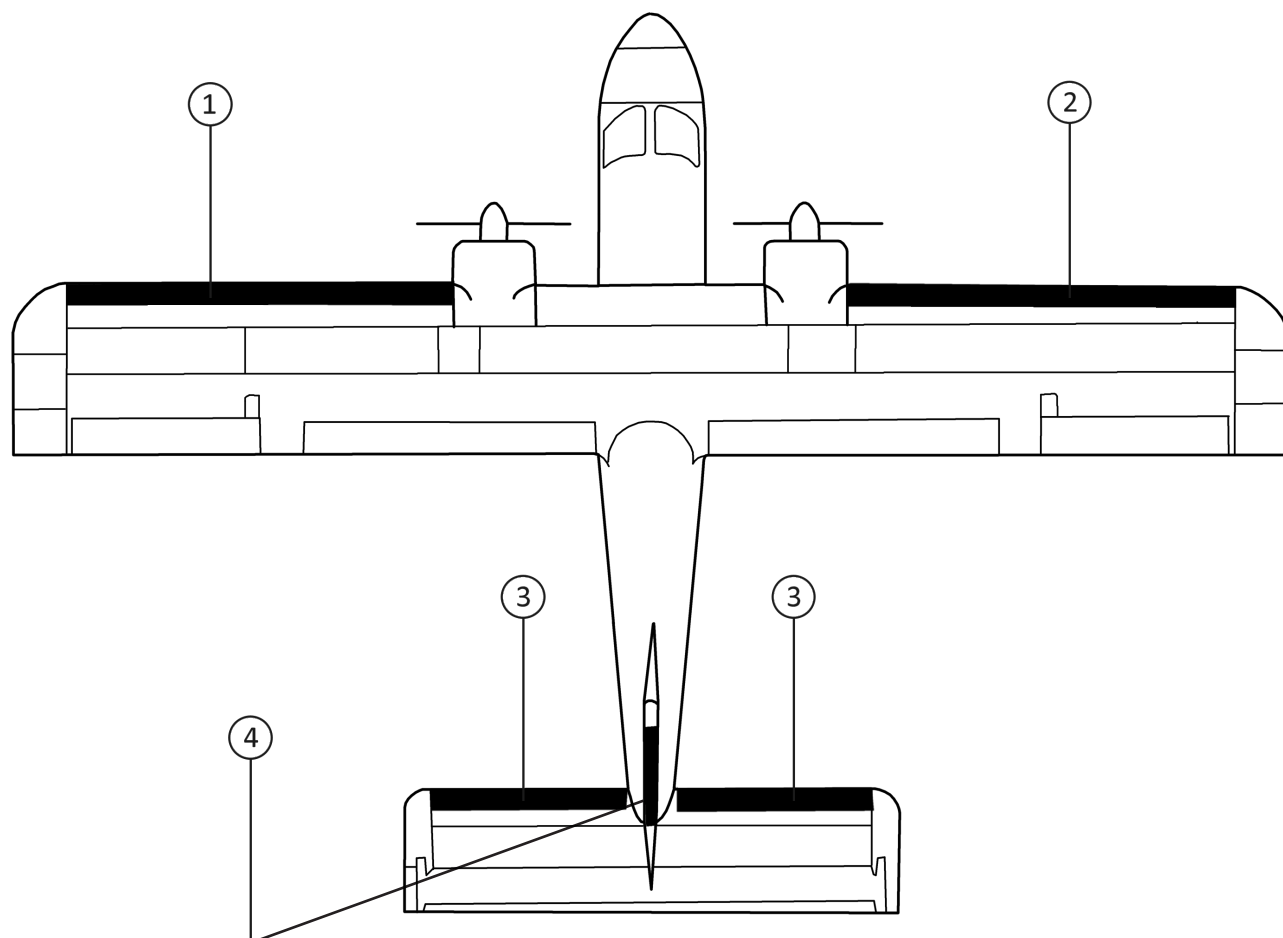

FASTboot® DE-ICE BOOTS

POSITION ID	GOODRICH PART NUMBER	AIRCRAFT OEM P/N	DESCRIPTION	QTY PER AIRCRAFT	WT
1	P25S-5D5035-01		FASTBOOT® NACELLE-TIP LH DE-ICE BOOT	1	5.0
2	P25S-5D5035-02		FASTBOOT® NACELLE-TIP RH DE-ICE BOOT	1	5.0
3	P25S-5D5035-11		FASTBOOT® HORIZONTAL STABILIZER LH/RH DE-ICE BOOT	2	1.7

B-N GROUP LTD. (BRITTEN-NORMAN) BN-2A MK III (TRISLANDER)

B-N GROUP LTD. (BRITTEN-NORMAN) BN-2B (ISLANDER II)

STANDARD DE-ICE BOOTS

POSITION ID	GOODRICH PART NUMBER	AIRCRAFT OEM P/N	DESCRIPTION	QTY PER AIRCRAFT	WT
1	25S-5D5035-01		NACELLE-TIP LH DE-ICE BOOT	1	5.0
2	25S-5D5035-02		NACELLE-TIP RH DE-ICE BOOT	1	5.0
3	25S-5D5035-11		HORIZONTAL STABILIZER LH/RH DE-ICE BOOT	2	1.7
4	25S-5D5035-05		VERTICAL STABILIZER DE-ICE BOOT	1	1.5

FASTboot® DE-ICE BOOTS

POSITION ID	GOODRICH PART NUMBER	AIRCRAFT OEM P/N	DESCRIPTION	QTY PER AIRCRAFT	WT
1	25S-5D5035-01		NACELLE-TIP LH DE-ICE BOOT	1	5.0
2	25S-5D5035-02		NACELLE-TIP RH DE-ICE BOOT	1	5.0
3	25S-5D5035-11		HORIZONTAL STABILIZER LH/RH DE-ICE BOOT	2	1.7
4	25S-5D5035-05		VERTICAL STABILIZER DE-ICE BOOT	1	1.5