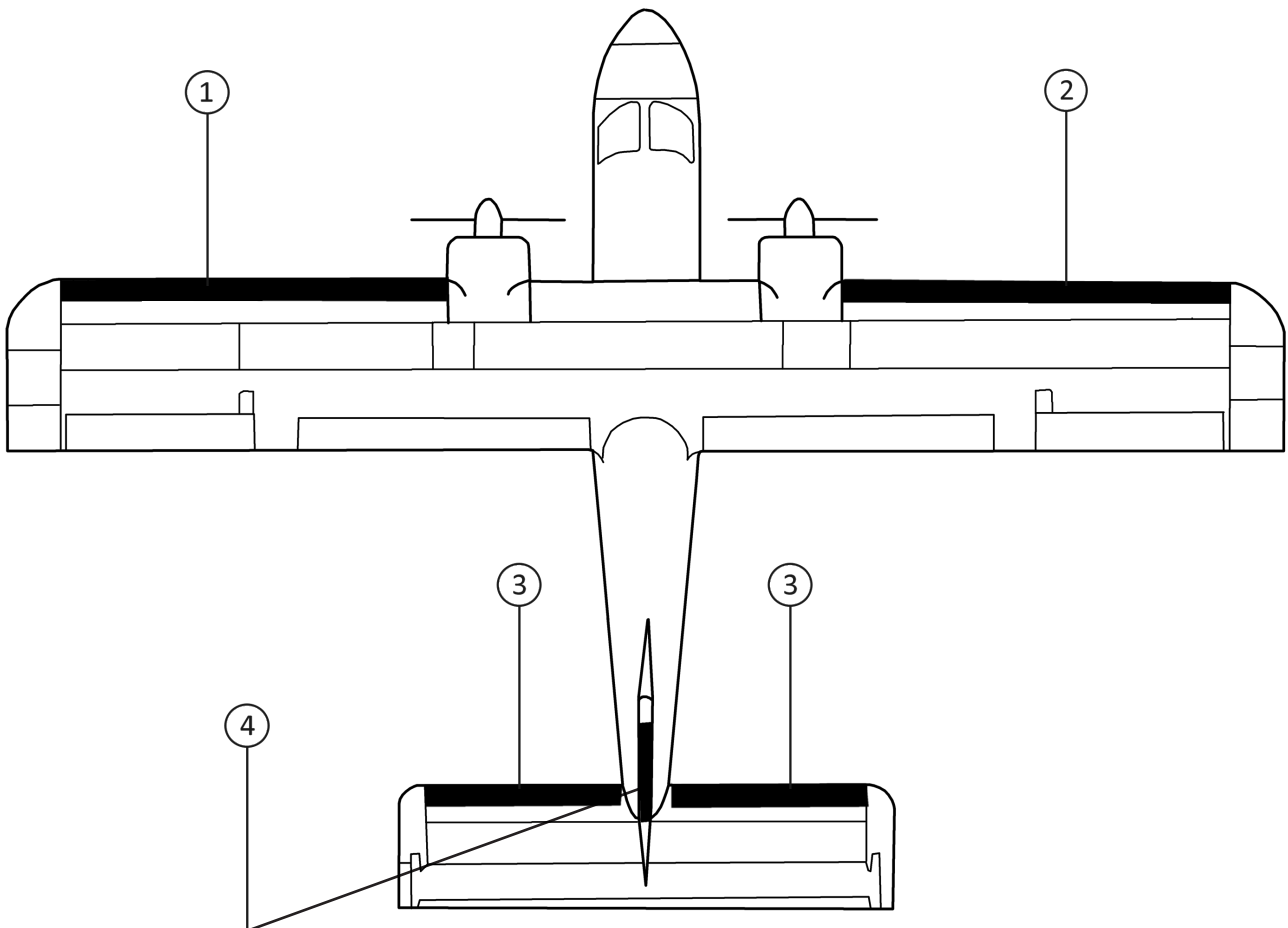

B-N GROUP LTD. (BRITTEN-NORMAN) BN-2 (ISLANDER)

STANDARD DE-ICE BOOTS

POSITION ID	GOODRICH PART NUMBER	AIRCRAFT OEM P/N	DESCRIPTION	QTY PER AIRCRAFT	WT
1	25S-5D5035-01		NACELLE-TIP LH DE-ICE BOOT	1	5.0
2	25S-5D5035-02		NACELLE-TIP RH DE-ICE BOOT	1	5.0
3	25S-5D5035-11		HORIZONTAL STABILIZER LH/RH DE-ICE BOOT	2	1.7
4	25S-5D5035-05		VERTICAL STABILIZER DE-ICE BOOT	1	1.5

FASTboot® DE-ICE BOOTS

POSITION ID	GOODRICH PART NUMBER	AIRCRAFT OEM P/N	DESCRIPTION	QTY PER AIRCRAFT	WT
1	P25S-5D5035-01		FASTBOOT® NACELLE-TIP LH DE-ICE BOOT	1	5.0
2	P25S-5D5035-02		FASTBOOT® NACELLE-TIP RH DE-ICE BOOT	1	5.0
3	P25S-5D5035-11		FASTBOOT® HORIZONTAL STABILIZER LH/RH DE-ICE BOOT	2	1.7
4	P25S-5D5035-05		FASTBOOT® VERTICAL STABILIZER DE-ICE BOOT	1	1.5