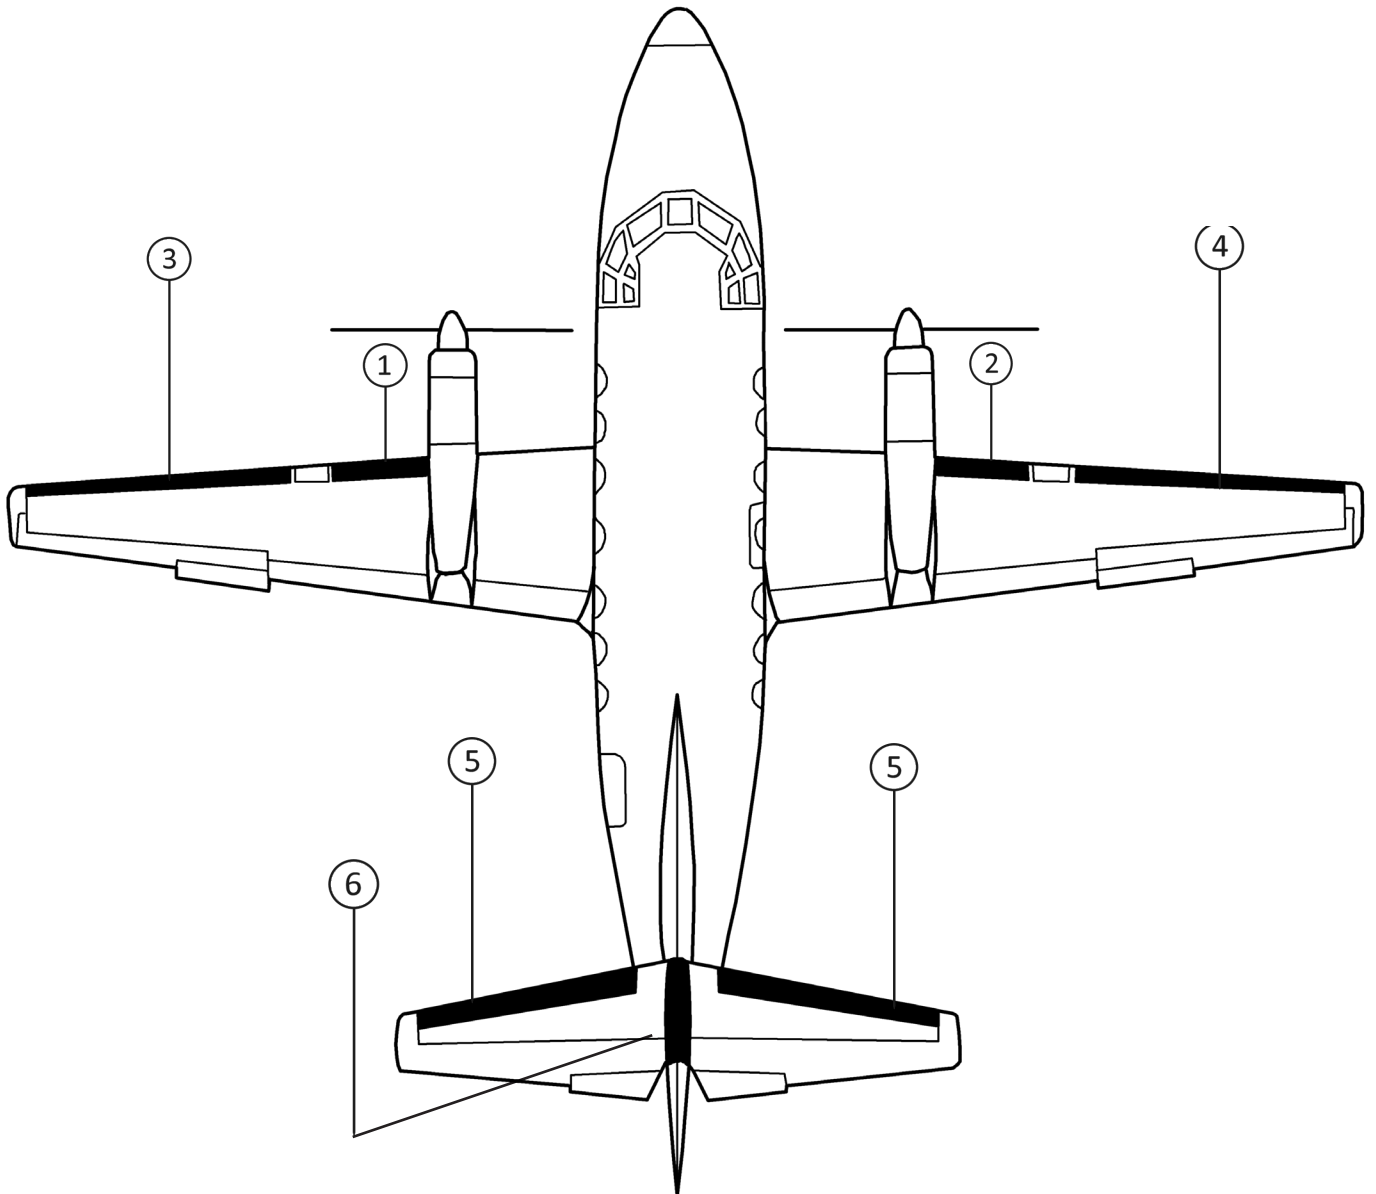

**BAE (HANDLEY-PAGE) HP.137 (JETSTREAM) MK.1**

**STANDARD DE-ICE BOOTS**

POSITION ID	GOODRICH PART NUMBER	AIRCRAFT OEM P/N	DESCRIPTION	QTY PER AIRCRAFT	WT
1	21S-2126-1-1		NACELLE-LIGHT LH DE-ICE BOOT	1	2.3
2	21S-2126-1-2		NACELLE-LIGHT RH DE-ICE BOOT	1	2.3
3	21S-2126-6-1		LIGHT-TIP LH DE-ICE BOOT	1	7.4
4	21S-2126-6-2		LIGHT-TIP RH DE-ICE BOOT	1	7.4
5	21S-2126-3-1		HORIZONTAL STABILIZER LH/RH DE-ICE BOOT	2	6.9
6	21S-2126-4-1		VERTICAL STABILIZER DE-ICE BOOT	1	2.7

**BAE (HANDLEY-PAGE) HP.137 (JETSTREAM) MK.1**

**BAE 3101 (JETSTREAM 31)**
**STANDARD DE-ICE BOOTS**

POSITION ID	GOODRICH PART NUMBER	AIRCRAFT OEM P/N	DESCRIPTION	QTY PER AIRCRAFT	WT
1	29S-7D5255-01		NACELLE-LIGHT LH DE-ICE BOOT	1	1.5
2	29S-7D5255-02		NACELLE-LIGHT RH DE-ICE BOOT	1	1.5
3	29S-7D5255-03		LIGHT-TIP LH DE-ICE BOOT	1	5.0
4	29S-7D5255-04		LIGHT-TIP RH DE-ICE BOOT	1	5.0
5	29S-7D5255-05		HORIZONTAL STABILIZER LH/RH DE-ICE BOOT	2	4.1
6	29S-7D5255-07		VERTICAL STABILIZER DE-ICE BOOT	1	1.6

**OPTIONAL STANDARD DE-ICE BOOTS**

POSITION ID	GOODRICH PART NUMBER	AIRCRAFT OEM P/N	DESCRIPTION	QTY PER AIRCRAFT	WT
1	25S-5D5128-01		NACELLE-LIGHT LH DE-ICE BOOT (REPLACED BY THE 29S-7D5255-01)	1	1.3
2	25S-5D5128-02		NACELLE-LIGHT RH DE-ICE BOOT (REPLACED BY THE 29S-7D5255-02)	1	1.3
3	25S-5D5128-03		LIGHT-TIP LH DE-ICE BOOT (REPLACED BY THE 29S-7D5255-03)	1	4.4
4	25S-5D5128-04		LIGHT-TIP RH DE-ICE BOOT (REPLACED BY THE 29S-7D5255-04)	1	4.4
5	25S-5D5128-05		HORIZONTAL STABILIZER LH/RH DE-ICE BOOT (REPLACED BY THE 29S-7D5255-05)	2	3.6
6	25S-5D5128-07		VERTICAL STABILIZER DE-ICE BOOT (REPLACED BY THE 29S-7D5255-07)	1	1.4