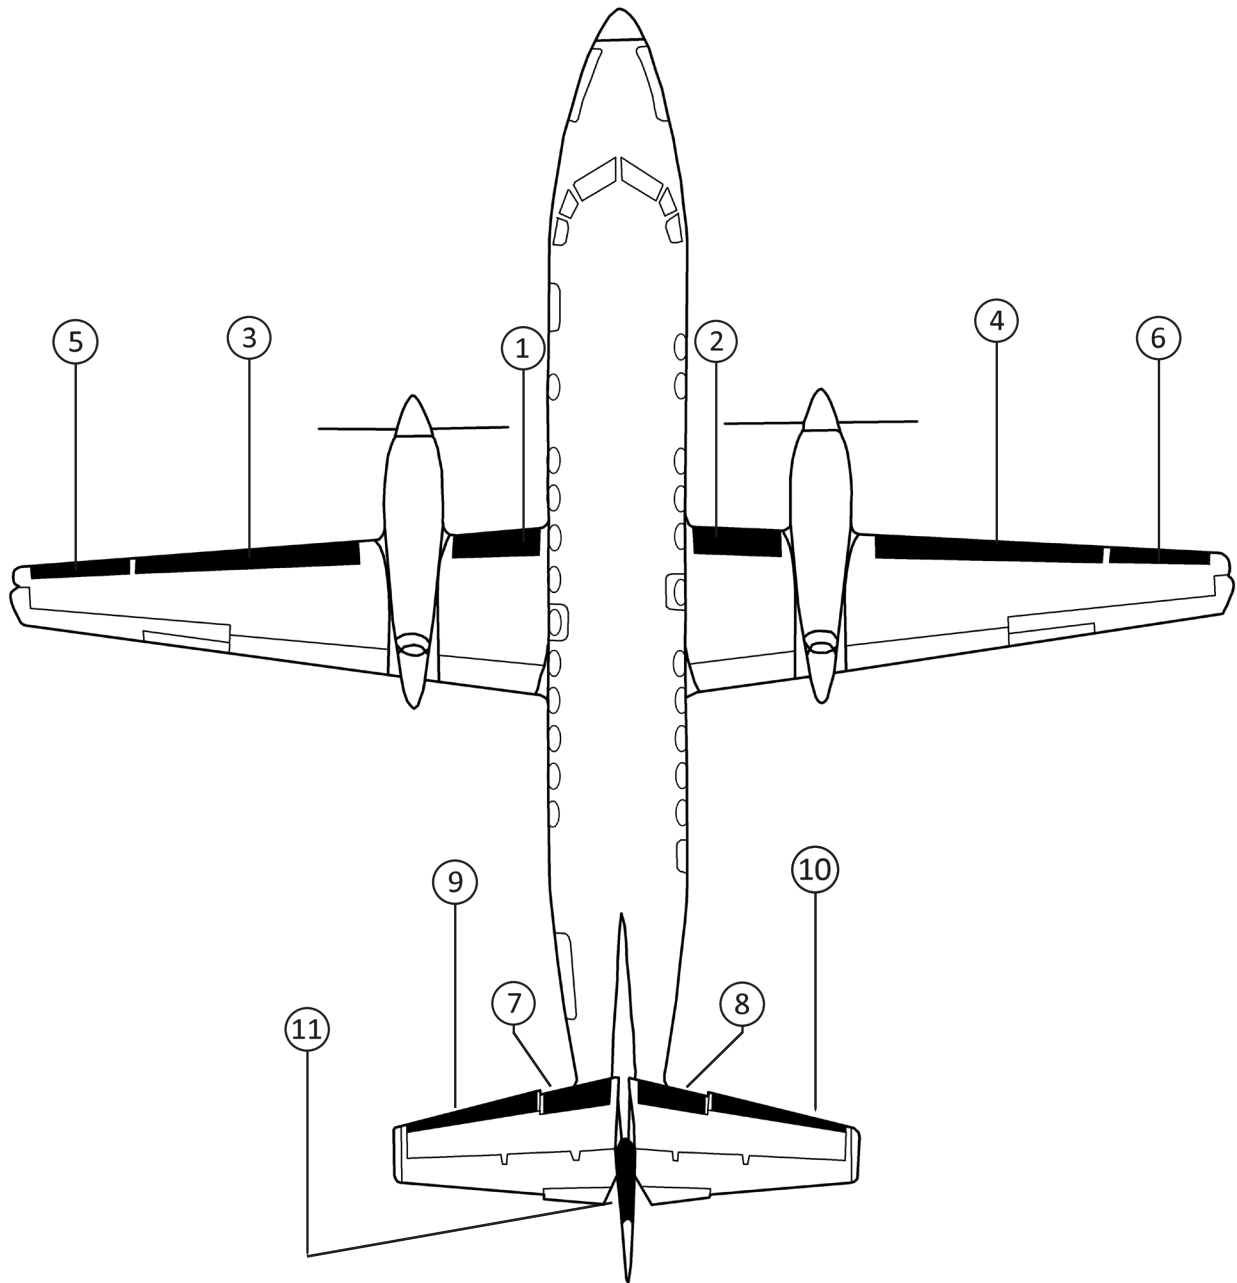

BAE 4101 (JETSTREAM 41)

STANDARD DE-ICE BOOTS

POSITION ID	GOODRICH PART NUMBER	AIRCRAFT OEM P/N	DESCRIPTION	QTY PER AIRCRAFT	WT
1	29S-7D5243-01		INBOARD WING LH DE-ICE BOOT	1	2.1
2	29S-7D5243-02		INBOARD WING RH DE-ICE BOOT	1	2.1
3	29S-7D5243-29		CENTER WING LH DE-ICE BOOT	1	5.4
4	29S-7D5243-30		CENTER WING RH DE-ICE BOOT	1	4.3
5	29S-7D5243-41		OUTBOARD WING LH DE-ICE BOOT	1	3.0
6	29S-7D5243-42		OUTBOARD WING RH DE-ICE BOOT	1	3.0
7	29S-7D5243-35		INBOARD HORIZONTAL STABILIZER LH DE-ICE BOOT	1	2.1
8	29S-7D5243-36		INBOARD HORIZONTAL STABILIZER RH DE-ICE BOOT	1	2.1
9	29S-7D5243-37		OUTBOARD HORIZONTAL STABILIZER LH DE-ICE BOOT	1	4.0
10	29S-7D5243-38		OUTBOARD HORIZONTAL STABILIZER RH DE-ICE BOOT	1	4.0
11	29S-7D5243-39		VERTICAL STABILIZER DE-ICE BOOT	1	1.7

FASTboot® DE-ICE BOOTS

POSITION ID	GOODRICH PART NUMBER	AIRCRAFT OEM P/N	DESCRIPTION	QTY PER AIRCRAFT	WT
1	P29S-7D5243-01		FASTBOOT® INBOARD WING LH DE-ICE BOOT	1	2.1
2	P29S-7D5243-02		FASTBOOT® INBOARD WING RH DE-ICE BOOT	1	2.1
3	P29S-7D5243-29		FASTBOOT® CENTER WING LH DE-ICE BOOT	1	5.4
4	P29S-7D5243-30		FASTBOOT® CENTER WING RH DE-ICE BOOT	1	4.3
5	P29S-7D5243-41		FASTBOOT® OUTBOARD WING LH DE-ICE BOOT	1	3.0
6	P29S-7D5243-42		FASTBOOT® OUTBOARD WING RH DE-ICE BOOT	1	3.0
7	P29S-7D5243-35		FASTBOOT® INBOARD HORIZONTAL STABILIZER LH DE-ICE BOOT	1	2.1
8	P29S-7D5243-36		FASTBOOT® INBOARD HORIZONTAL STABILIZER RH DE-ICE BOOT	1	2.1
9	P29S-7D5243-37		FASTBOOT® OUTBOARD HORIZONTAL STABILIZER LH DE-ICE BOOT	1	4.0
10	P29S-7D5243-38		FASTBOOT® OUTBOARD HORIZONTAL STABILIZER RH DE-ICE BOOT	1	4.0
11	P29S-7D5243-39		FASTBOOT® VERTICAL STABILIZER DE-ICE BOOT	1	1.7

BAE 4101 (JETSTREAM 41)

BAE 4101 (JETSTREAM 41)

BAE 4101 (JETSTREAM 41)