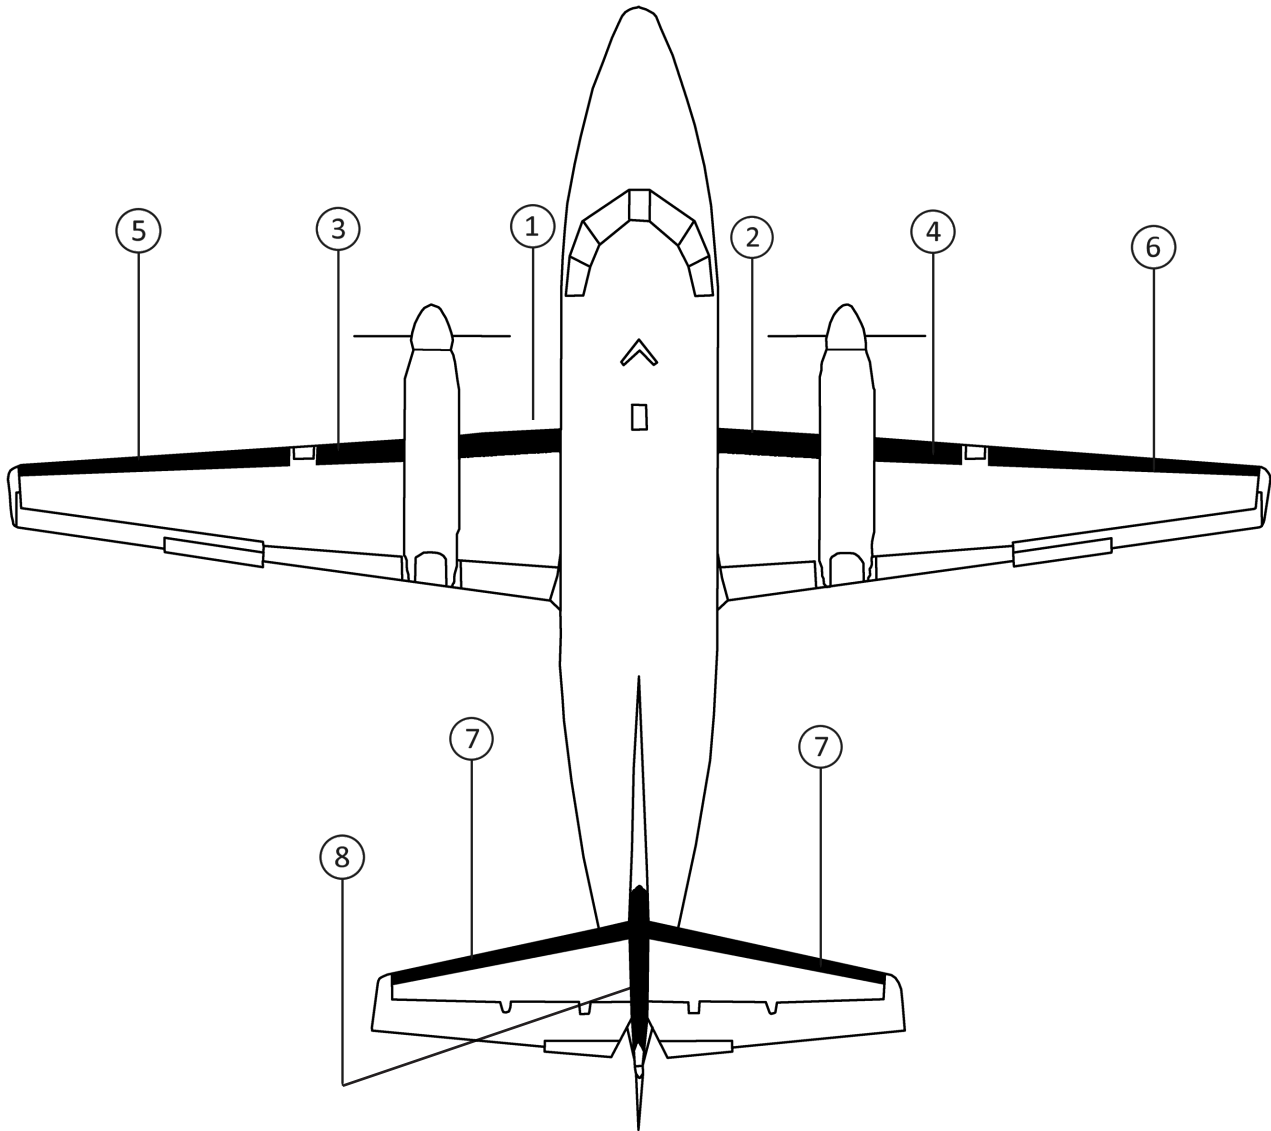

BAE 3201 (JETSTREAM 31)

OPTIONAL FASTboot® DE-ICE BOOTS

POSITION ID	GOODRICH PART NUMBER	AIRCRAFT OEM P/N	DESCRIPTION	QTY PER AIRCRAFT	WT
1	P29S-7D5255-11*		FASTBOOT® FUSELAGE-NACELLE LH (ES-TANE®) DE-ICE BOOT	1	2.0

*PART NUMBER P29S-7D5255-11 OPTIONAL REPLACEMENT FOR P29S-7D5255-09

BAE 3201 (JETSTREAM 31)