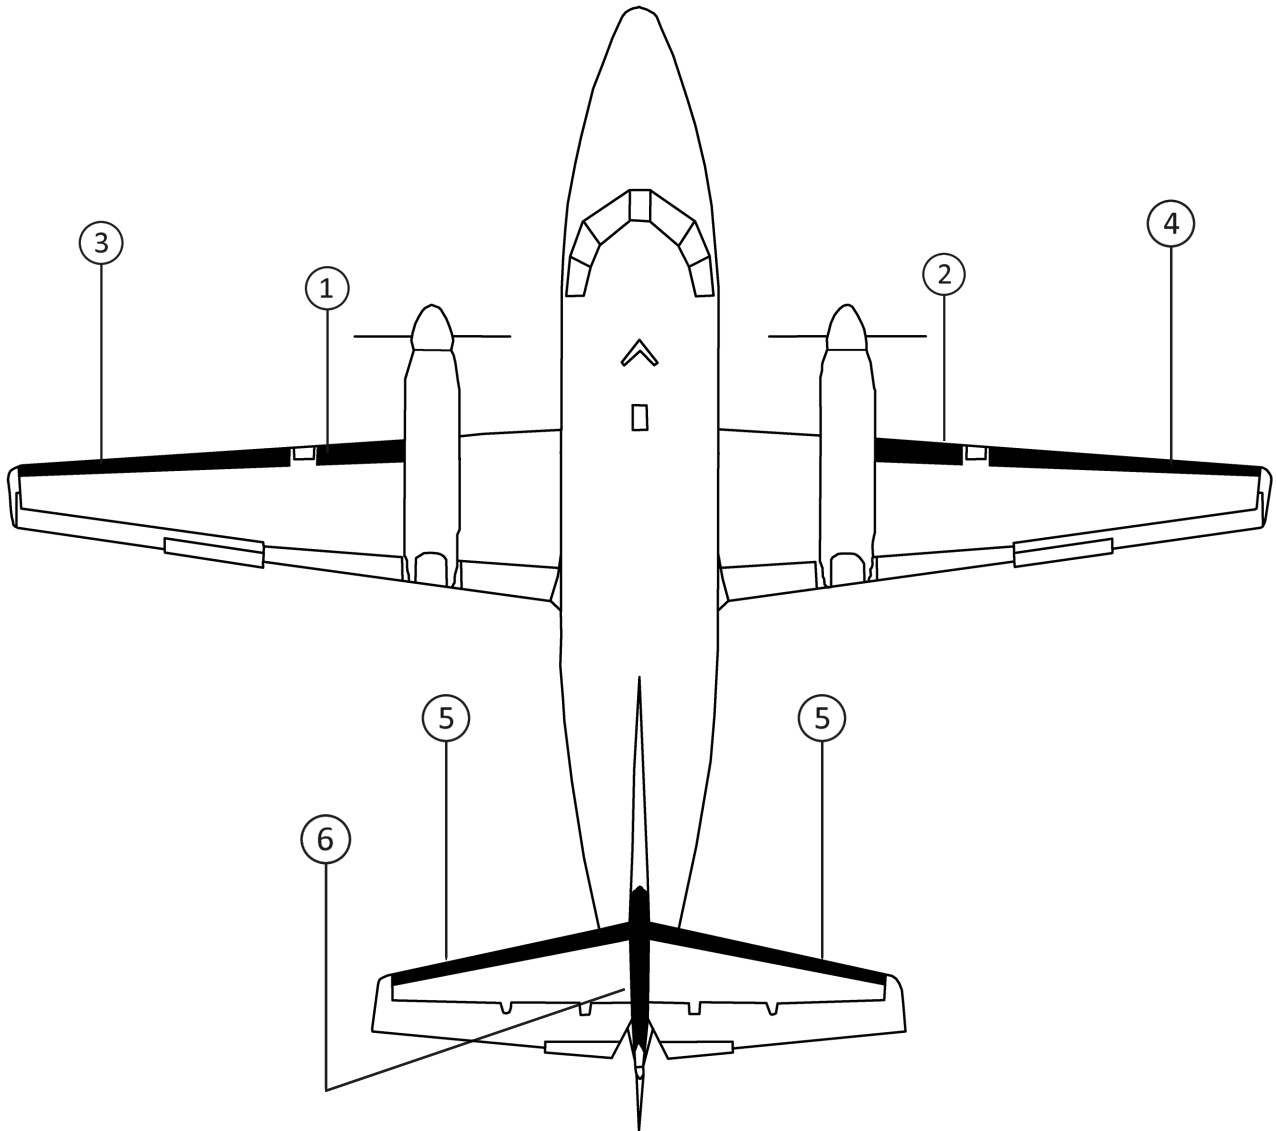

BAE 3101 (JETSTREAM 31)

STANDARD DE-ICE BOOTS

POSITION ID	GOODRICH PART NUMBER	AIRCRAFT OEM P/N	DESCRIPTION	QTY PER AIRCRAFT	WT
1	29S-7D5255-01		NACELLE-LIGHT LH DE-ICE BOOT	1	1.5
2	29S-7D5255-02		NACELLE-LIGHT RH DE-ICE BOOT	1	1.5
3	29S-7D5255-03		LIGHT-TIP LH DE-ICE BOOT	1	5.0
4	29S-7D5255-04		LIGHT-TIP RH DE-ICE BOOT	1	5.0
5	29S-7D5255-05		HORIZONTAL STABILIZER LH/RH DE-ICE BOOT	2	4.1
6	29S-7D5255-07		VERTICAL STABILIZER DE-ICE BOOT	1	1.6

OPTIONAL STANDARD DE-ICE BOOTS

POSITION ID	GOODRICH PART NUMBER	AIRCRAFT OEM P/N	DESCRIPTION	QTY PER AIRCRAFT	WT
1	25S-5D5128-01		NACELLE-LIGHT LH DE-ICE BOOT (REPLACED BY THE 29S-7D5255-01)	1	1.3
2	25S-5D5128-02		NACELLE-LIGHT RH DE-ICE BOOT (REPLACED BY THE 29S-7D5255-02)	1	1.3
3	25S-5D5128-03		LIGHT-TIP LH DE-ICE BOOT (REPLACED BY THE 29S-7D5255-03)	1	4.4
4	25S-5D5128-04		LIGHT-TIP RH DE-ICE BOOT (REPLACED BY THE 29S-7D5255-04)	1	4.4
5	25S-5D5128-05		HORIZONTAL STABILIZER LH/RH DE-ICE BOOT (REPLACED BY THE 29S-7D5255-05)	2	3.6
6	25S-5D5128-07		VERTICAL STABILIZER DE-ICE BOOT (REPLACED BY THE 29S-7D5255-07)	1	1.4

FASTboot® DE-ICE BOOTS

POSITION ID	GOODRICH PART NUMBER	AIRCRAFT OEM P/N	DESCRIPTION	QTY PER AIRCRAFT	WT
1	P29S-7D5255-01		FASTBOOT® NACELLE-LIGHT LH DE-ICE BOOT	1	1.5
2	P29S-7D5255-02		FASTBOOT® NACELLE-LIGHT RH DE-ICE BOOT	1	1.5
3	P29S-7D5255-03		FASTBOOT® LIGHT-TIP LH DE-ICE BOOT	1	5.0
4	P29S-7D5255-04		FASTBOOT® LIGHT-TIP RH DE-ICE BOOT	1	5.0
5	P29S-7D5255-05		FASTBOOT® HORIZONTAL STABILIZER LH/RH DE-ICE BOOT	2	4.1
6	P29S-7D5255-07		FASTBOOT® VERTICAL STABILIZER DE-ICE BOOT	1	1.6

BAE 3101 (JETSTREAM 31)

STANDARD DE-ICE BOOTS

BAE 3101 (JETSTREAM 31)