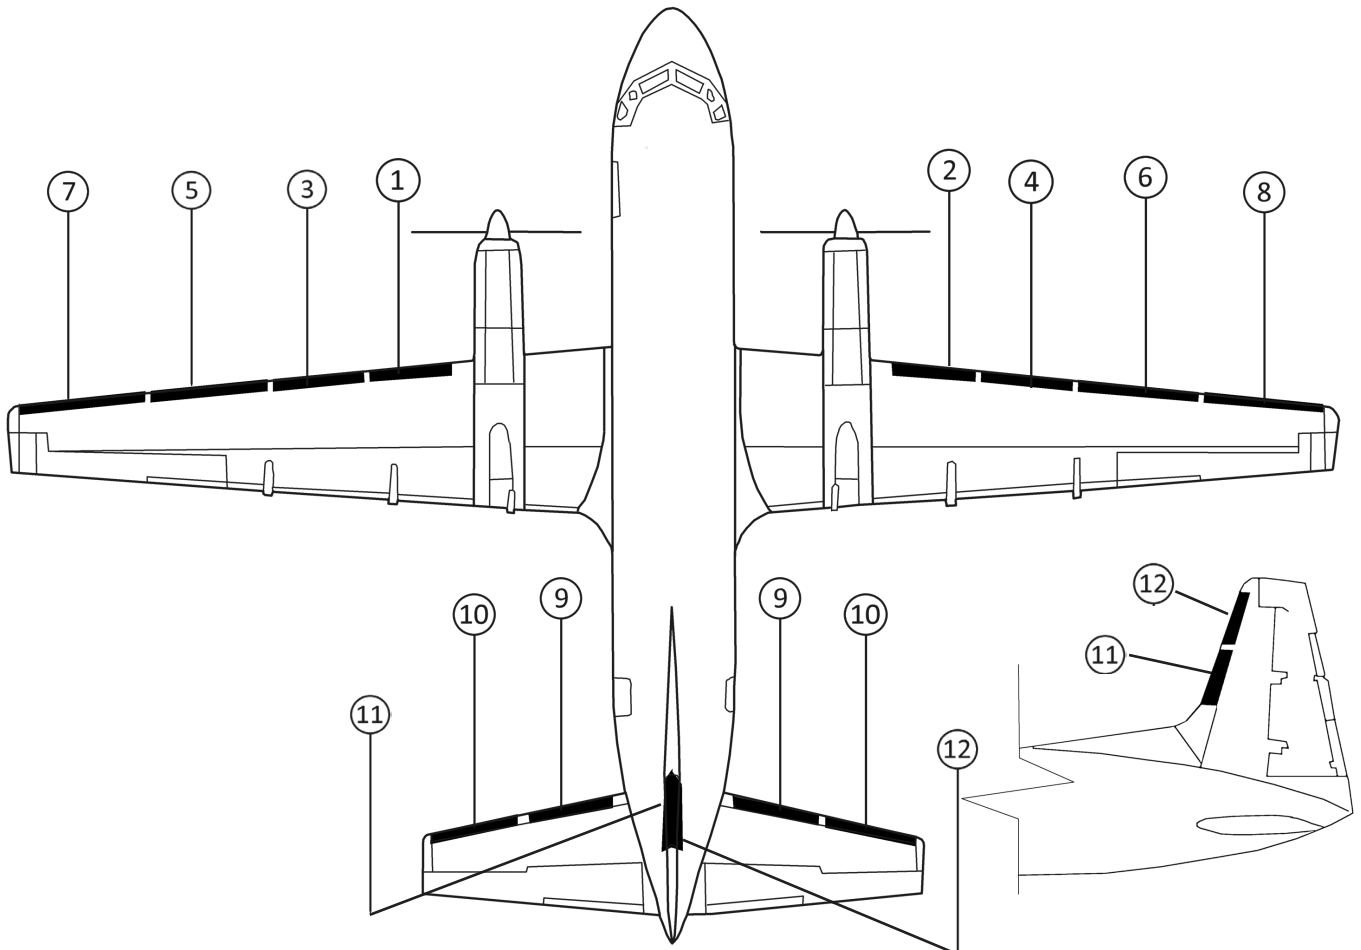

BRITISH AEROSPACE ATP
STANDARD DE-ICE BOOTS

POSITION ID	GOODRICH PART NUMBER	AIRCRAFT OEM P/N	DESCRIPTION	QTY PER AIRCRAFT	WT
1	24-7D5258-01		INBOARD WING LH DE-ICE BOOT	1	10.3
2	24-7D5258-02		INBOARD WING RH DE-ICE BOOT	1	10.3
3	24-7D5258-03		INBOARD CENTER WING LH DE-ICE BOOT	1	10.0
4	24-7D5258-04		INBOARD CENTER WING RH DE-ICE BOOT	1	10.0
5	24-7D5258-17		OUTBOARD CENTER WING LH DE-ICE BOOT	1	11.3
6	24-7D5258-18		OUTBOARD CENTER WING RH DE-ICE BOOT	1	11.3
7	23-7D5258-07		OUTBOARD WING LH DE-ICE BOOT	1	7.4
8	23-7D5258-08		OUTBOARD WING RH DE-ICE BOOT	1	7.4
9	24-7D5258-09		INBOARD LH/RH HORIZONTAL STABILIZER DE-ICE BOOT	2	10.2
10	24-7D5258-11		OUTBOARD LH/RH HORIZONTAL STABILIZER DE-ICE BOOT	2	7.6
11	23-7D5258-13		LOWER VERTICAL STABILIZER DE-ICE BOOT	1	4.9
12	23-7D5258-14		UPPER VERTICAL STABILIZER DE-ICE BOOT	1	4.5

BRITISH AEROSPACE ATP

BRITISH AEROSPACE HS.748

STANDARD DE-ICE BOOTS

POSITION ID	GOODRICH PART NUMBER	AIRCRAFT OEM P/N	DESCRIPTION	QTY PER AIRCRAFT	WT
1	24-7D5258-01		INBOARD WING LH DE-ICE BOOT	1	10.3
2	24-7D5258-02		INBOARD WING RH DE-ICE BOOT	1	10.3
3	24-7D5258-15		INBOARD CENTER WING LH DE-ICE BOOT	1	11.1
4	24-7D5258-16		INBOARD CENTER WING RH DE-ICE BOOT	1	11.1
5	24-7D5258-05		OUTBOARD CENTER WING LH DE-ICE BOOT	1	11.3
6	24-7D5258-06		OUTBOARD CENTER WING RH DE-ICE BOOT	1	11.3
7	23-7D5258-07		OUTBOARD WING LH DE-ICE BOOT	1	7.4
8	23-7D5258-08		OUTBOARD WING RH DE-ICE BOOT	1	7.4
9	24-7D5258-09		INBOARD LH/RH HORIZONTAL STABILIZER DE-ICE BOOT	2	10.2
10	24-7D5258-11		OUTBOARD LH/RH HORIZONTAL STABILIZER DE-ICE BOOT	2	7.6
11	23-7D5258-13		LOWER VERTICAL STABILIZER DE-ICE BOOT	1	4.9
12	23-7D5258-14		UPPER VERTICAL STABILIZER DE-ICE BOOT	1	4.5

BRITISH AEROSPACE HS.748