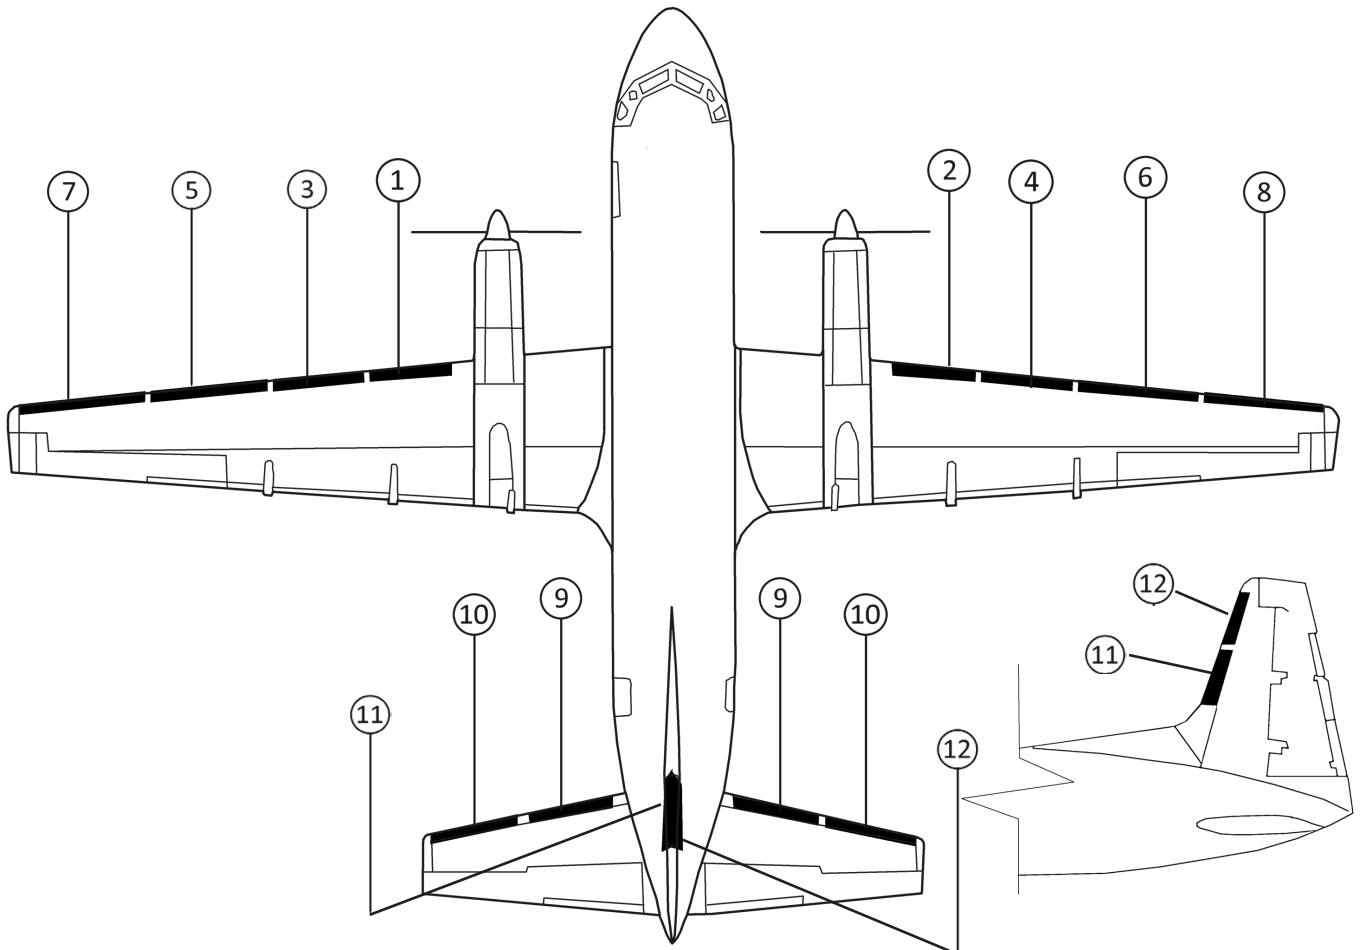

BRITISH AEROSPACE ATP
STANDARD DE-ICE BOOTS

POSITION ID	GOODRICH PART NUMBER	AIRCRAFT OEM P/N	DESCRIPTION	QTY PER AIRCRAFT	WT
1	24-7D5258-01		INBOARD WING LH DE-ICE BOOT	1	10.3
2	24-7D5258-02		INBOARD WING RH DE-ICE BOOT	1	10.3
3	24-7D5258-03		INBOARD CENTER WING LH DE-ICE BOOT	1	10.0
4	24-7D5258-04		INBOARD CENTER WING RH DE-ICE BOOT	1	10.0
5	24-7D5258-17		OUTBOARD CENTER WING LH DE-ICE BOOT	1	11.3
6	24-7D5258-18		OUTBOARD CENTER WING RH DE-ICE BOOT	1	11.3
7	23-7D5258-07		OUTBOARD WING LH DE-ICE BOOT	1	7.4
8	23-7D5258-08		OUTBOARD WING RH DE-ICE BOOT	1	7.4
9	24-7D5258-09		INBOARD LH/RH HORIZONTAL STABILIZER DE-ICE BOOT	2	10.2
10	24-7D5258-11		OUTBOARD LH/RH HORIZONTAL STABILIZER DE-ICE BOOT	2	7.6
11	23-7D5258-13		LOWER VERTICAL STABILIZER DE-ICE BOOT	1	4.9
12	23-7D5258-14		UPPER VERTICAL STABILIZER DE-ICE BOOT	1	4.5

BRITISH AEROSPACE ATP

BRITISH AEROSPACE HS.748
STANDARD DE-ICE BOOTS

POSITION ID	GOODRICH PART NUMBER	AIRCRAFT OEM P/N	DESCRIPTION	QTY PER AIRCRAFT	WT
1	24-7D5258-01		INBOARD WING LH DE-ICE BOOT	1	10.3
2	24-7D5258-02		INBOARD WING RH DE-ICE BOOT	1	10.3
3	24-7D5258-15		INBOARD CENTER WING LH DE-ICE BOOT	1	11.1
4	24-7D5258-16		INBOARD CENTER WING RH DE-ICE BOOT	1	11.1
5	24-7D5258-05		OUTBOARD CENTER WING LH DE-ICE BOOT	1	11.3
6	24-7D5258-06		OUTBOARD CENTER WING RH DE-ICE BOOT	1	11.3
7	23-7D5258-07		OUTBOARD WING LH DE-ICE BOOT	1	7.4
8	23-7D5258-08		OUTBOARD WING RH DE-ICE BOOT	1	7.4
9	24-7D5258-09		INBOARD LH/RH HORIZONTAL STABILIZER DE-ICE BOOT	2	10.2
10	24-7D5258-11		OUTBOARD LH/RH HORIZONTAL STABILIZER DE-ICE BOOT	2	7.6
11	23-7D5258-13		LOWER VERTICAL STABILIZER DE-ICE BOOT	1	4.9
12	23-7D5258-14		UPPER VERTICAL STABILIZER DE-ICE BOOT	1	4.5

BRITISH AEROSPACE HS.748
