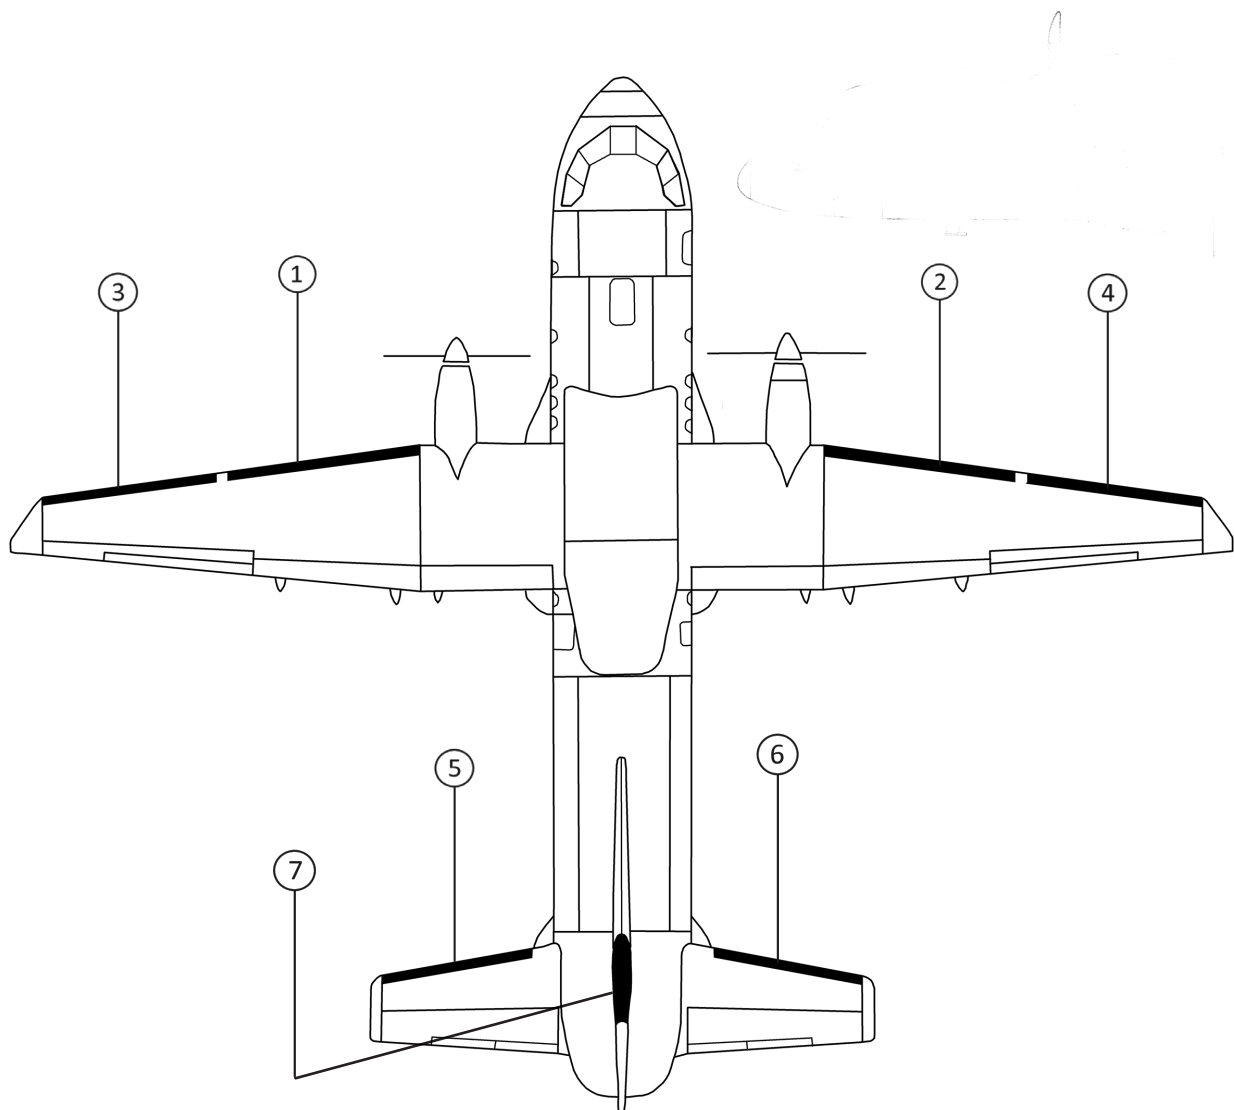

CASA (AIRBUS DEFENSE AND SPACE S.A.) CN-235-300

OPTIONAL FASTboot® DE-ICE BOOTS

POSITION ID	GOODRICH PART NUMBER	AIRCRAFT OEM P/N	DESCRIPTION	QTY PER AIRCRAFT	WT
5	P29S-7D5154-09*		FASTBOOT® HORIZONTAL STABILIZER LH (ESTANE®) DE-ICE BOOT	1	4.7
5	P29S-7D5154-21		FASTBOOT® HORIZONTAL STABILIZER LH DE-ICE BOOT	1	6.1
5	P29S-7D5154-23		FASTBOOT® HORIZONTAL STABILIZER LH (ESTANE®) DE-ICE BOOT	1	6.1
6	P29S-7D5154-10*		FASTBOOT® HORIZONTAL STABILIZER RH (ESTANE®) DE-ICE BOOT	1	4.7
6	P29S-7D5154-22		FASTBOOT® HORIZONTAL STABILIZER RH DE-ICE BOOT	1	6.1
7	P29S-7D5154-24		FASTBOOT® HORIZONTAL STABILIZER RH (ESTANE®) DE-ICE BOOT	1	6.1

*(P)29S-7D5154-21-22-23-24 REPLACE -5-6-9-10 RESPECTIVELY

*ESTANE® DE-ICERS HAVE A SURFACE PLY RESISTANT TO DIESTER TYPE ENGINE OIL

CASA (AIRBUS DEFENSE AND SPACE S.A.) CN-235-300