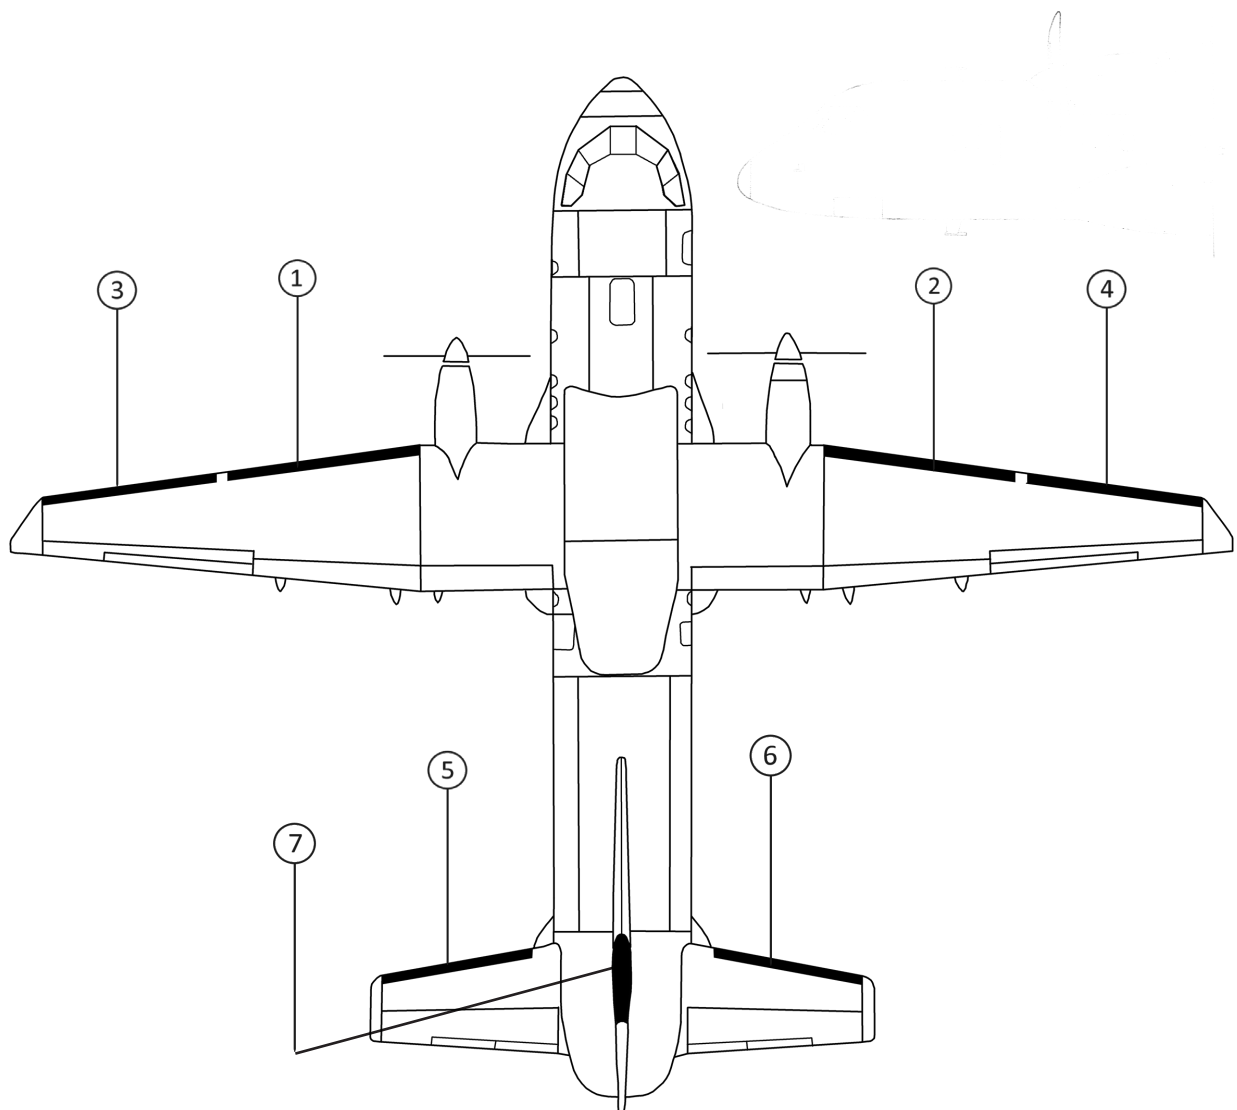

CASA (AIRBUS DEFENSE AND SPACE S.A.) CN-235-200

OPTIONAL FASTboot® DE-ICE BOOTS

POSITION ID	GOODRICH PART NUMBER	AIRCRAFT OEM P/N	DESCRIPTION	QTY PER AIRCRAFT	WT
5	P29S-7D5154-09*		FASTBOOT® HORIZONTAL STABILIZER LH (ESTANE®) DE-ICE BOOT	1	4.7
5	P29S-7D5154-21		FASTBOOT® HORIZONTAL STABILIZER LH DE-ICE BOOT	1	6.1
5	P29S-7D5154-23		FASTBOOT® HORIZONTAL STABILIZER LH (ESTANE®) DE-ICE BOOT	1	6.1
6	P29S-7D5154-10*		FASTBOOT® HORIZONTAL STABILIZER RH (ESTANE®) DE-ICE BOOT	1	4.7
6	P29S-7D5154-22		FASTBOOT® HORIZONTAL STABILIZER RH DE-ICE BOOT	1	6.1
7	P29S-7D5154-24		FASTBOOT® HORIZONTAL STABILIZER RH (ESTANE®) DE-ICE BOOT	1	6.1

*(P)29S-7D5154-21-22-23-24 REPLACE -5-6-9-10 RESPECTIVELY

*ESTANE® DE-ICERS HAVE A SURFACE PLY RESISTANT TO DIESTER TYPE ENGINE OIL

CASA (AIRBUS DEFENSE AND SPACE S.A.) CN-235-200