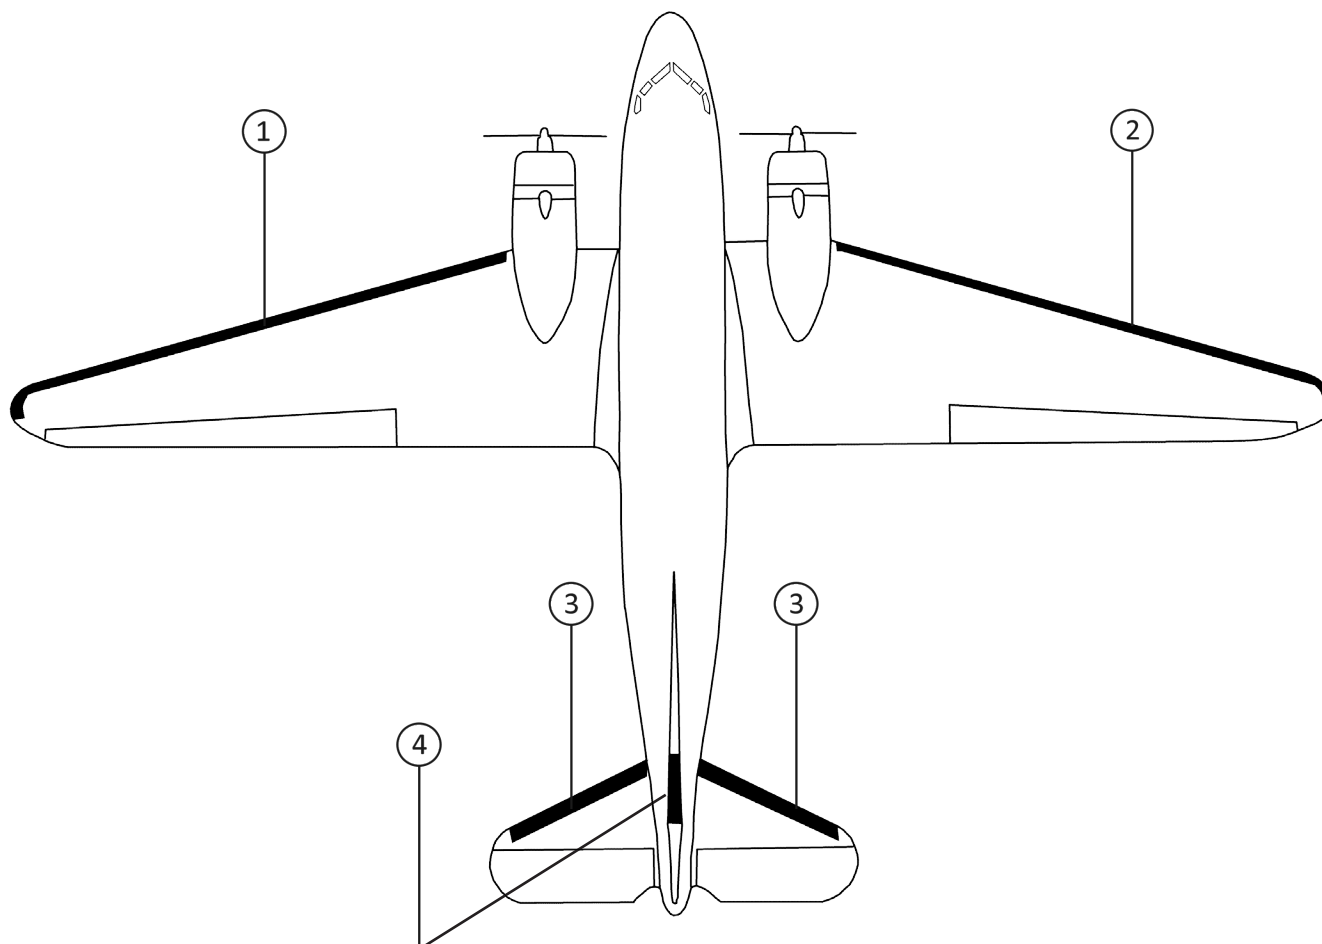

DOUGLAS DC-3 WITHOUT LIGHTS (MILITARY DESIGNATION C-47)

STANDARD DE-ICE BOOTS

POSITION ID	GOODRICH PART NUMBER	AIRCRAFT OEM P/N	DESCRIPTION	QTY PER AIRCRAFT	WT
1	11-728-7-1		NACELLE-BREAK LH/RH DE-ICE BOOT	1	6.9
2	11-728-2-1		LIGHT-TIP LH/RH DE-ICE BOOT	2	20.8
3	11-728-5-1		HORIZONTAL STABILIZER LH/RH DE-ICE BOOT	2	8.6
4	11-728-8-1		VERTICAL STABILIZER DE-ICE BOOT (CHECK W/ AIRCRAFT MANUFACTURER FOR CORRECT APPLICATION)	1	4.6

OPTIONAL STANDARD DE-ICE BOOTS

POSITION ID	GOODRICH PART NUMBER	AIRCRAFT OEM P/N	DESCRIPTION	QTY PER AIRCRAFT	WT
4	11-728-6-1		VERTICAL STABILIZER (EXTENDED) DE-ICE BOOT (CHECK W/ AIRCRAFT MANUFACTURER FOR CORRECT APPLICATION)	1	4.9

DOUGLAS DC-3 WITHOUT LIGHTS (MILITARY DESIGNATION C-47)