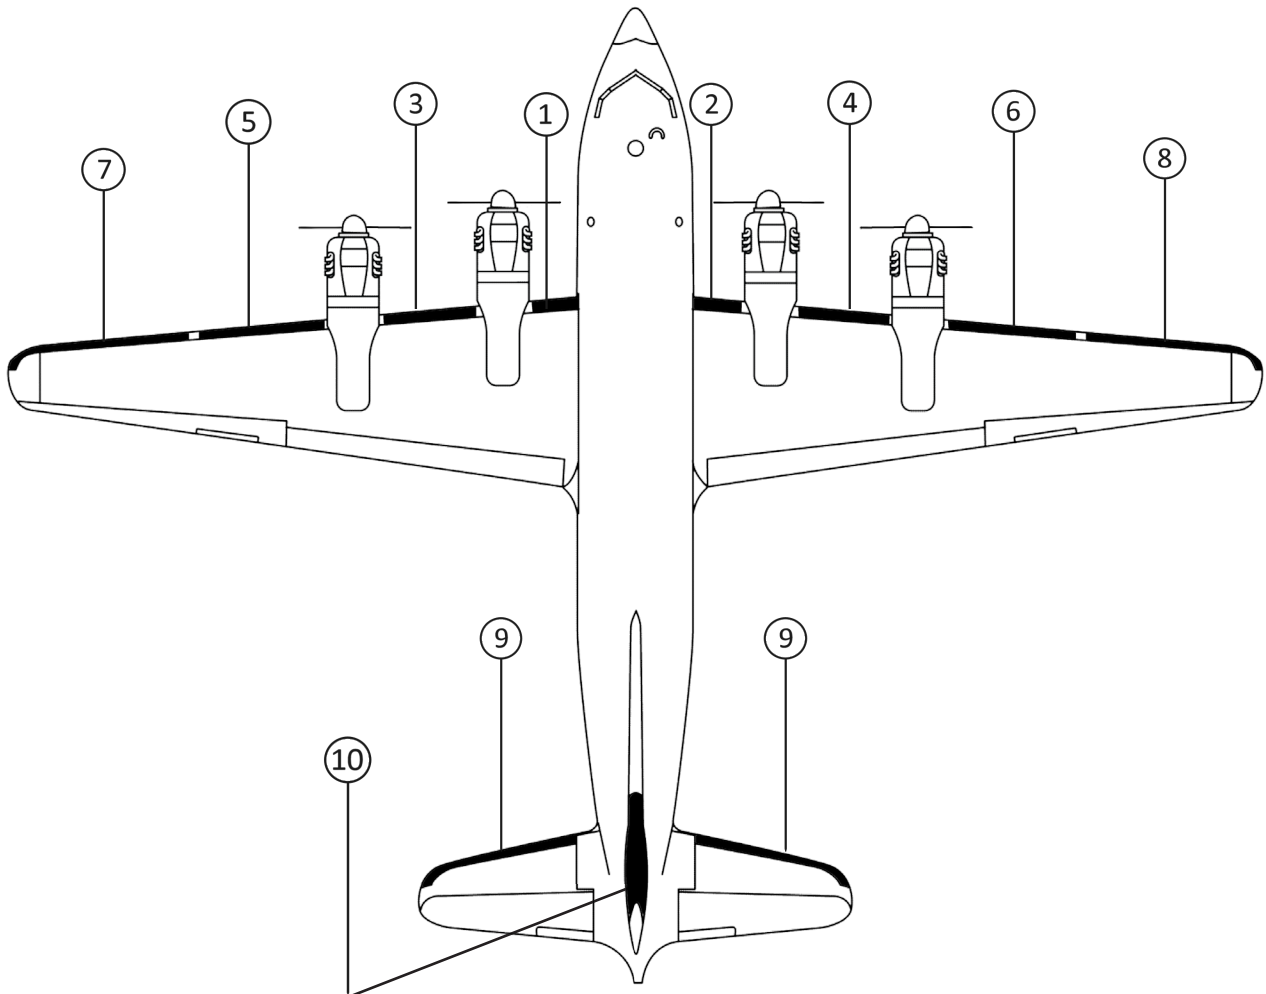

DOUGLAS DC-3 WITH LIGHTS (MILITARY DESIGNATION C-47)

STANDARD DE-ICE BOOTS

POSITION ID	GOODRICH PART NUMBER	AIRCRAFT OEM P/N	DESCRIPTION	QTY PER AIRCRAFT	WT
1	11-149-20-1		NACELLE-LIGHT LH/RH DE-ICE BOOT	2	7.3
2	11-149-21-1		LIGHT-TIP LH/RH DE-ICE BOOT	2	23.4
3	11-149-15-1		HORIZONTAL STABILIZER LH/RH DE-ICE BOOT (REPLACEMENT FOR 11-364 SERIES ON C-47 AIRCRAFT)	2	7.4
4	11-149-16-1		VERTICAL STABILIZER DE-ICE BOOT (CHECK W/ AIRCRAFT MANUFACTURER FOR CORRECT APPLICATION) (REPLACEMENT FOR 11-364 SERIES ON C-47 AIRCRAFT)	1	5.0

DOUGLAS DC-3 WITH LIGHTS (MILITARY DESIGNATION C-47)

DOUGLAS DC-3 WITHOUT LIGHTS (MILITARY DESIGNATION C-47)

STANDARD DE-ICE BOOTS

POSITION ID	GOODRICH PART NUMBER	AIRCRAFT OEM P/N	DESCRIPTION	QTY PER AIRCRAFT	WT
1	11-728-7-1		NACELLE-BREAK LH/RH DE-ICE BOOT	1	6.9
2	11-728-2-1		LIGHT-TIP LH/RH DE-ICE BOOT	2	20.8
3	11-728-5-1		HORIZONTAL STABILIZER LH/RH DE-ICE BOOT	2	8.6
4	11-728-8-1		VERTICAL STABILIZER DE-ICE BOOT (CHECK W/ AIRCRAFT MANUFACTURER FOR CORRECT APPLICATION)	1	4.6

OPTIONAL STANDARD DE-ICE BOOTS

POSITION ID	GOODRICH PART NUMBER	AIRCRAFT OEM P/N	DESCRIPTION	QTY PER AIRCRAFT	WT
4	11-728-6-1		VERTICAL STABILIZER (EXTENDED) DE-ICE BOOT (CHECK W/ AIRCRAFT MANUFACTURER FOR CORRECT APPLICATION)	1	4.9

DOUGLAS DC-4 (MILITARY DESIGNATION C-54)