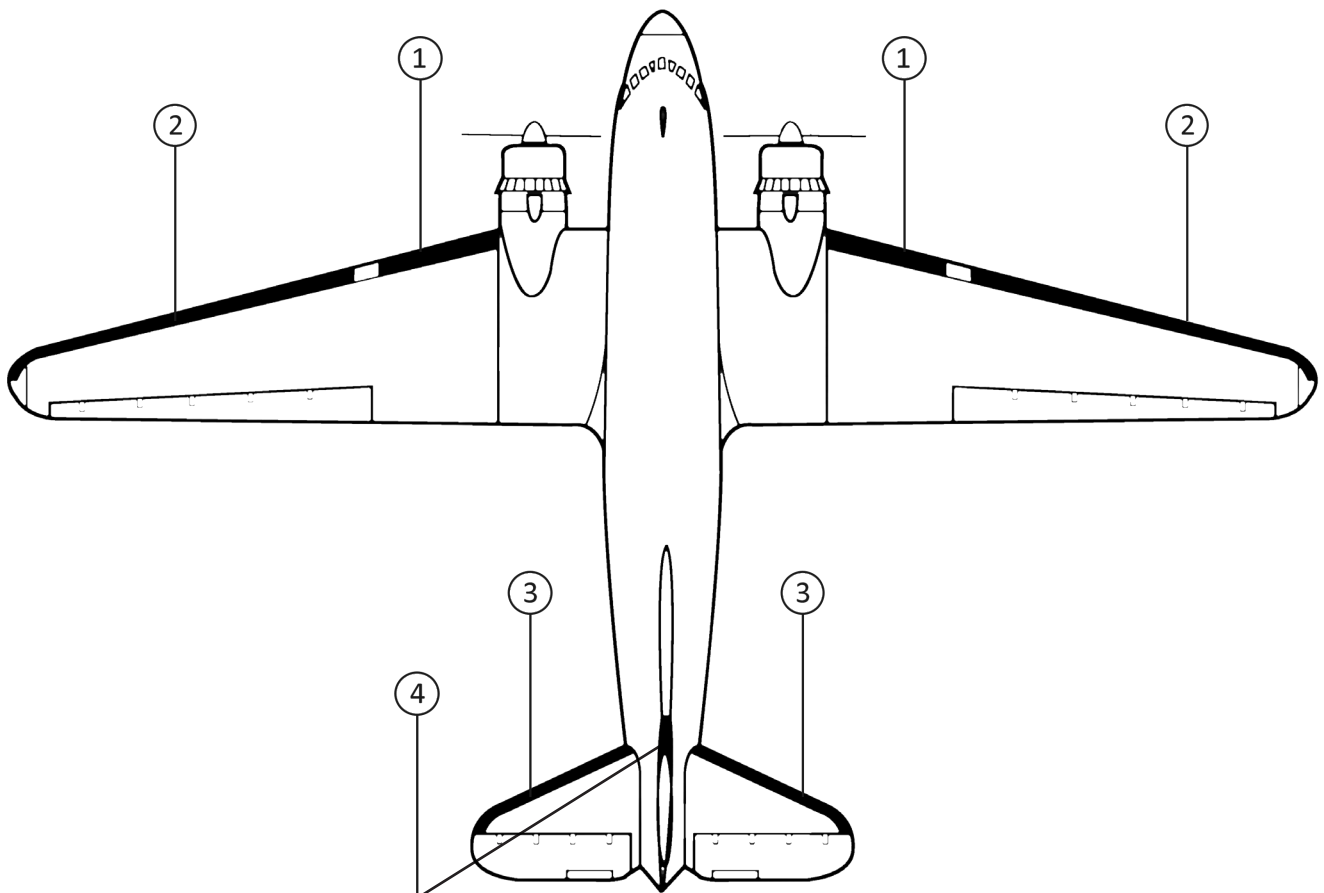

DOUGLAS DC-3 WITH LIGHTS (MILITARY DESIGNATION C-47)

STANDARD DE-ICE BOOTS

POSITION ID	GOODRICH PART NUMBER	AIRCRAFT OEM P/N	DESCRIPTION	QTY PER AIRCRAFT	WT
1	11-149-20-1		NACELLE-LIGHT LH/RH DE-ICE BOOT	2	7.3
2	11-149-21-1		LIGHT-TIP LH/RH DE-ICE BOOT	2	23.4
3	11-149-15-1		HORIZONTAL STABILIZER LH/RH DE-ICE BOOT (REPLACEMENT FOR 11-364 SERIES ON C-47 AIRCRAFT)	2	7.4
4	11-149-16-1		VERTICAL STABILIZER DE-ICE BOOT (CHECK W/ AIRCRAFT MANUFACTURER FOR CORRECT APPLICATION) (REPLACEMENT FOR 11-364 SERIES ON C-47 AIRCRAFT)	1	5.0

OPTIONAL STANDARD DE-ICE BOOTS

POSITION ID	GOODRICH PART NUMBER	AIRCRAFT OEM P/N	DESCRIPTION	QTY PER AIRCRAFT	WT
4	11-149-17-1		VERTICAL STABILIZER (EXTENDED) DE-ICE BOOT (CHECK W/ AIRCRAFT MANUFACTURER FOR CORRECT APPLICATION)	1	5.8
4	11-149-18-1		VERTICAL STABILIZER DE-ICE BOOT (CHECK W/ AIRCRAFT MANUFACTURER FOR CORRECT APPLICATION)	1	4.9

DOUGLAS DC-3 WITH LIGHTS (MILITARY DESIGNATION C-47)

DOUGLAS DC-3 WITHOUT LIGHTS (MILITARY DESIGNATION C-47)

STANDARD DE-ICE BOOTS

POSITION ID	GOODRICH PART NUMBER	AIRCRAFT OEM P/N	DESCRIPTION	QTY PER AIRCRAFT	WT
1	11-728-7-1		NACELLE-BREAK LH/RH DE-ICE BOOT	1	6.9
2	11-728-2-1		LIGHT-TIP LH/RH DE-ICE BOOT	2	20.8
3	11-728-5-1		HORIZONTAL STABILIZER LH/RH DE-ICE BOOT	2	8.6
4	11-728-8-1		VERTICAL STABILIZER DE-ICE BOOT (CHECK W/ AIRCRAFT MANUFACTURER FOR CORRECT APPLICATION)	1	4.6

DOUGLAS DC-4 (MILITARY DESIGNATION C-54)