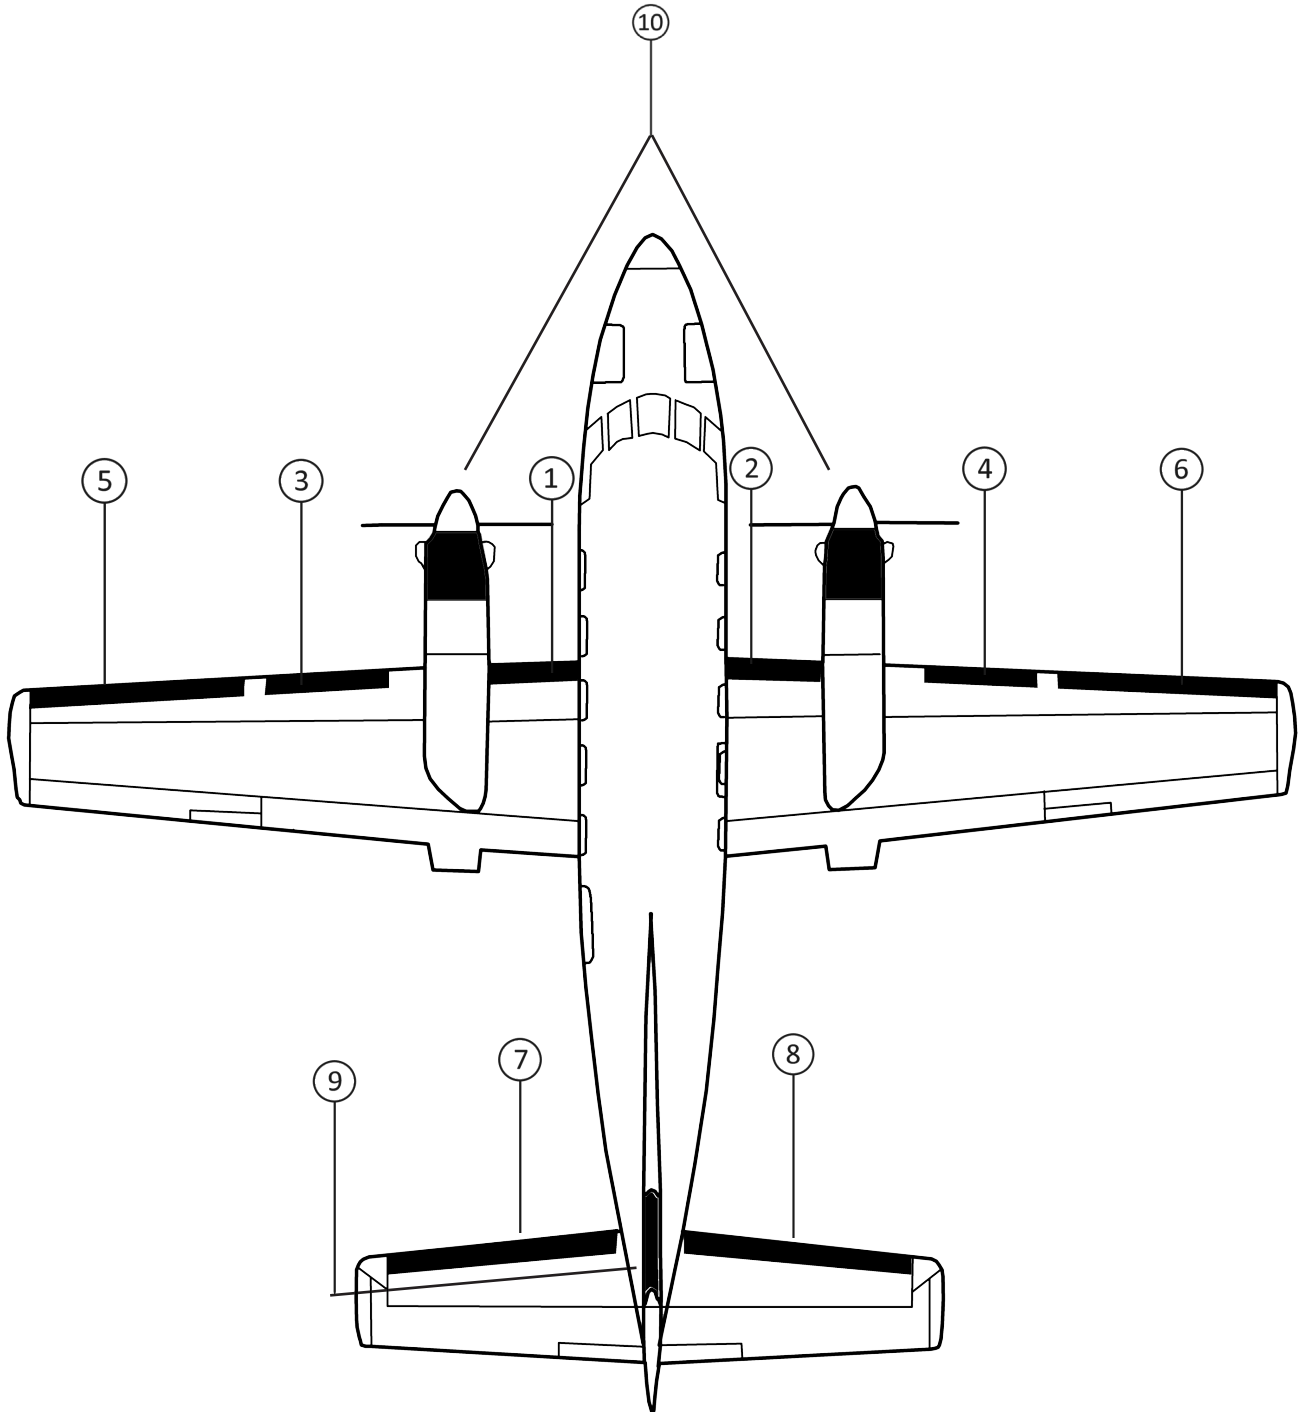

EMBRAER EMB 110 P1/P2 (BANDEIRANTE)

STANDARD DE-ICE BOOTS

POSITION ID	GOODRICH PART NUMBER	AIRCRAFT OEM P/N	DESCRIPTION	QTY PER AIRCRAFT	WT
1	29S-5D5158-01		FUSELAGE-NACELLE LH DE-ICE BOOT	1	1.8
2	29S-5D5158-02		FUSELAGE-NACELLE RH DE-ICE BOOT	1	1.8
3	29S-5D5158-03		INBOARD WING LH DE-ICE BOOT	1	3.0
4	29S-5D5158-04		INBOARD WING RH DE-ICE BOOT	1	3.0
5	29S-5D5158-05		OUTBOARD WING LH DE-ICE BOOT	1	3.7
6	29S-5D5158-06		OUTBOARD WING RH DE-ICE BOOT	1	3.7
7	29S-5D5158-07		HORIZONTAL STABILIZER LH DE-ICE BOOT	1	4.0
8	29S-5D5158-08		HORIZONTAL STABILIZER RH DE-ICE BOOT	1	4.0
9	29S-5D5158-09		VERTICAL STABILIZER DE-ICE BOOT	1	2.1
10	5E1683-1		ENGINE INLET ANTI-ICER	2	

FASTboot® DE-ICE BOOTS

POSITION ID	GOODRICH PART NUMBER	AIRCRAFT OEM P/N	DESCRIPTION	QTY PER AIRCRAFT	WT
1	P29S-5D5158-01		FASTBOOT® FUSELAGE-NACELLE LH DE-ICE BOOT	1	1.8
2	P29S-5D5158-02		FASTBOOT® FUSELAGE-NACELLE RH DE-ICE BOOT	1	1.8
3	P29S-5D5158-03		FASTBOOT® INBOARD WING LH DE-ICE BOOT	1	3.0
4	P29S-5D5158-04		FASTBOOT® INBOARD WING RH DE-ICE BOOT	1	3.0
5	P29S-5D5158-05		FASTBOOT® OUTBOARD WING LH DE-ICE BOOT	1	3.7
6	P29S-5D5158-06		FASTBOOT® OUTBOARD WING RH DE-ICE BOOT	1	3.7
7	P29S-5D5158-07		FASTBOOT® HORIZONTAL STABILIZER LH DE-ICE BOOT	1	4.0
8	P29S-5D5158-08		FASTBOOT® HORIZONTAL STABILIZER RH DE-ICE BOOT	1	4.0
9	P29S-5D5158-09		FASTBOOT® VERTICAL STABILIZER DE-ICE BOOT	1	2.1

EMBRAER EMB 110 P1/P2 (BANDEIRANTE)

EMBRAER EMB 110 P1/P2 (BANDEIRANTE)

EMBRAER EMB 110 P1/P2 (BANDEIRANTE)