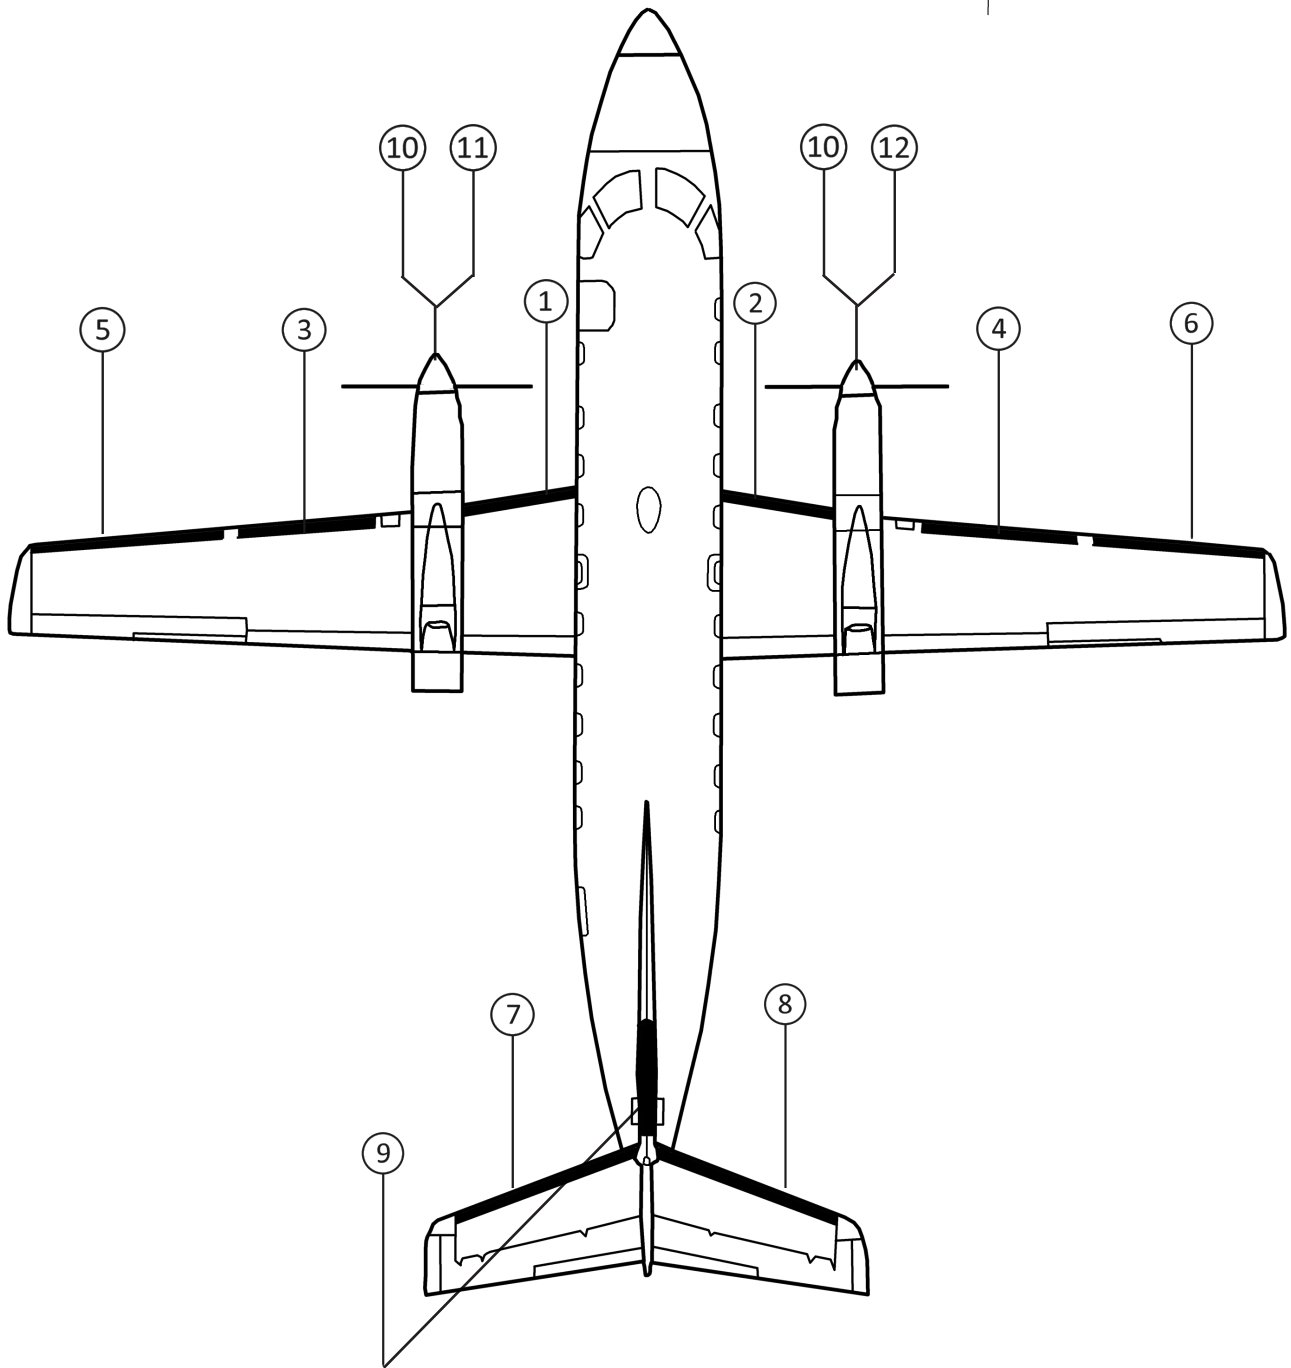

EMBRAER EMB 120 (BRASILIA)

STANDARD DE-ICE BOOTS

POSITION ID	GOODRICH PART NUMBER	AIRCRAFT OEM P/N	DESCRIPTION	QTY PER AIRCRAFT	WT
1	29S-7D5135-25		FUSELAGE-NACELLE LH DE-ICE BOOT	1	3.9
2	29S-7D5135-26		FUSELAGE-NACELLE RH DE-ICE BOOT	1	3.9
3	29S-7D5135-27		NACELLE-BREAK LH DE-ICE BOOT	1	5.5
4	29S-7D5135-28		NACELLE-BREAK RH DE-ICE BOOT	1	5.5
5	29S-7D5135-29		BREAK-TIP LH DE-ICE BOOT	1	4.6
6	29S-7D5135-30		BREAK-TIP RH DE-ICE BOOT	1	4.6
7	29S-7D5135-31		HORIZONTAL STABILIZER LH DE-ICE BOOT	1	4.9
8	29S-7D5135-32		HORIZONTAL STABILIZER RH DE-ICE BOOT	1	4.9
9	29S-7D5135-39		VERTICAL STABILIZER DE-ICE BOOT	1	2.9
10	29S-7D5135-41		ENGINE AIR INLET DE-ICE BOOT	2	1.3
11	29S-7D5135-35		ENGINE BY-PASS DUCT LH DE-ICE BOOT	1	0.9
12	29S-7D5135-36		ENGINE BY-PASS DUCT RH DE-ICE BOOT	1	0.9

OPTIONAL STANDARD DE-ICE BOOTS

POSITION ID	GOODRICH PART NUMBER	AIRCRAFT OEM P/N	DESCRIPTION	QTY PER AIRCRAFT	WT
10	29S-7D5135-43		ENGINE AIR INLET (ESTANE®) DE-ICE BOOT	2	1.3

ESTANE® DE-ICERS HAVE A SURFACE PLY RESISTANT TO DIESTER TYPE ENGINE OIL

FASTboot® DE-ICE BOOTS

POSITION ID	GOODRICH PART NUMBER	AIRCRAFT OEM P/N	DESCRIPTION	QTY PER AIRCRAFT	WT
1	P29S-7D5135-25		FASTBOOT® FUSELAGE-NACELLE LH DE-ICE BOOT	1	3.9
2	P29S-7D5135-26		FASTBOOT® FUSELAGE-NACELLE RH DE-ICE BOOT	1	3.9
3	P29S-7D5135-27		FASTBOOT® NACELLE-BREAK LH DE-ICE BOOT	1	5.5
4	P29S-7D5135-28		FASTBOOT® NACELLE-BREAK RH DE-ICE BOOT	1	5.5
5	P29S-7D5135-29		FASTBOOT® BREAK-TIP LH DE-ICE BOOT	1	4.6
6	P29S-7D5135-30		FASTBOOT® BREAK-TIP RH DE-ICE BOOT	1	4.6
7	P29S-7D5135-31		FASTBOOT® HORIZONTAL STABILIZER LH DE-ICE BOOT	1	4.9
8	P29S-7D5135-32		FASTBOOT® HORIZONTAL STABILIZER RH DE-ICE BOOT	1	4.9
9	P29S-7D5135-39		FASTBOOT® VERTICAL STABILIZER DE-ICE BOOT	1	2.9

EMBRAER EMB 120 (BRASILIA)

EMBRAER EMB 120 (BRASILIA)