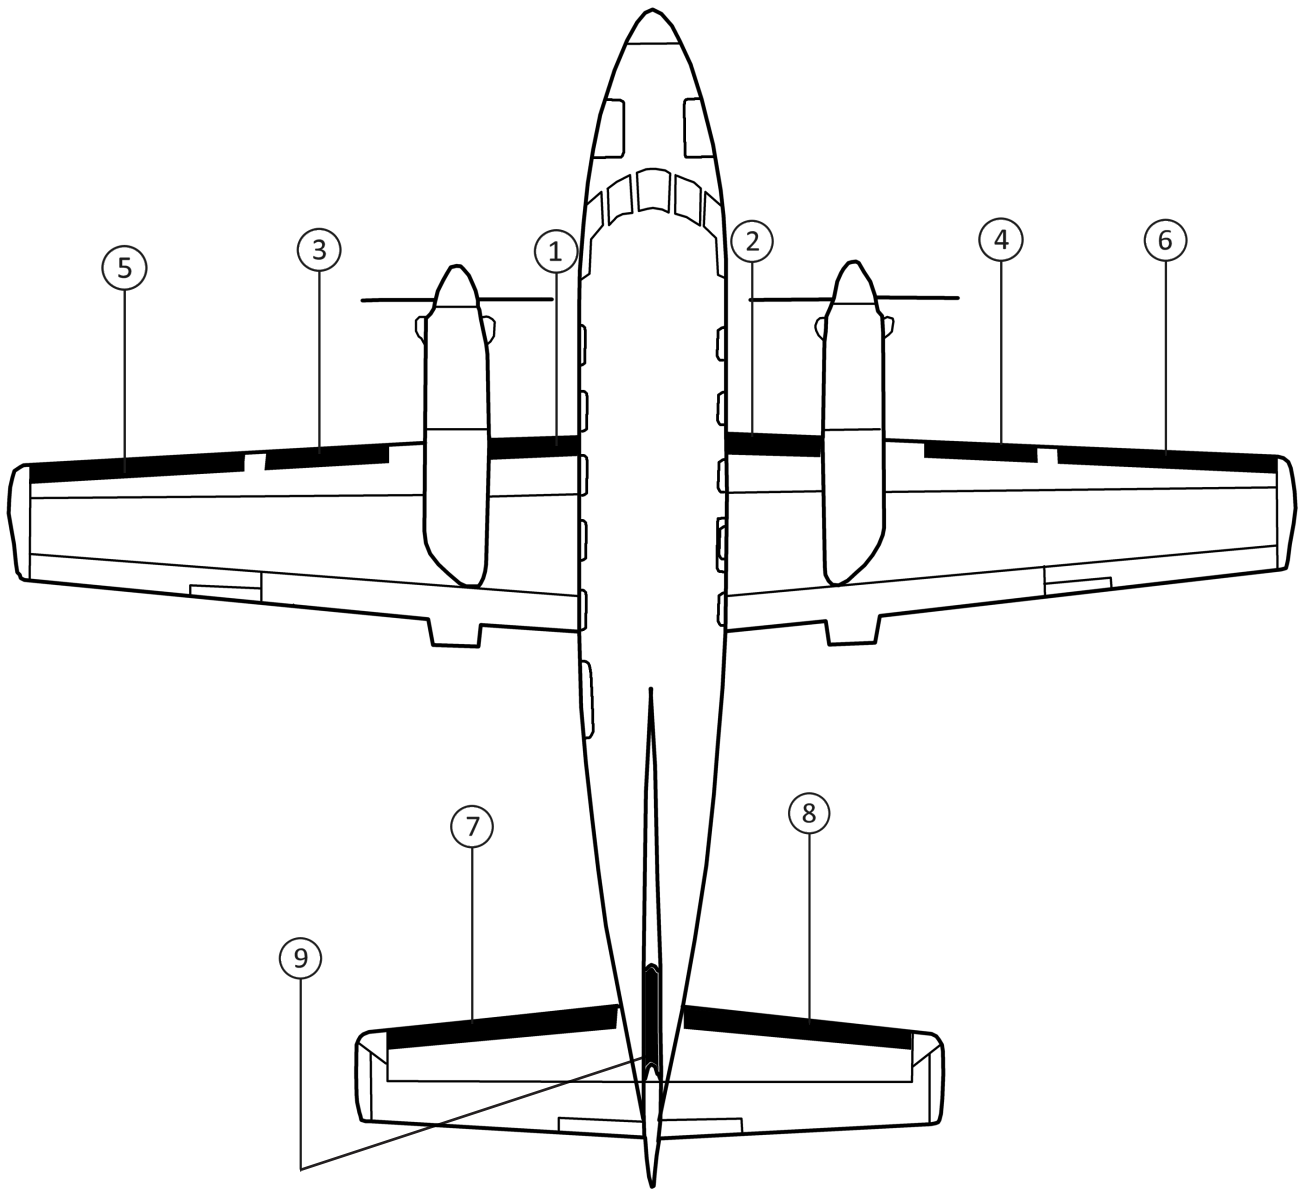

EMBRAER EMB 110 (BANDEIRANTE)

STANDARD DE-ICE BOOTS

POSITION ID	GOODRICH PART NUMBER	AIRCRAFT OEM P/N	DESCRIPTION	QTY PER AIRCRAFT	WT
1	29S-5D5158-01		FUSELAGE-NACELLE LH DE-ICE BOOT	1	1.8
2	29S-5D5158-02		FUSELAGE-NACELLE RH DE-ICE BOOT	1	1.8
3	29S-5D5158-03		INBOARD WING LH DE-ICE BOOT	1	3.0
4	29S-5D5158-04		INBOARD WING RH DE-ICE BOOT	1	3.0
5	29S-5D5158-05		OUTBOARD WING LH DE-ICE BOOT	1	3.7
6	29S-5D5158-06		OUTBOARD WING RH DE-ICE BOOT	1	3.7
7	29S-5D5158-07		HORIZONTAL STABILIZER LH DE-ICE BOOT	1	4.0
8	29S-5D5158-08		HORIZONTAL STABILIZER RH DE-ICE BOOT	1	4.0
9	29S-5D5158-09		VERTICAL STABILIZER DE-ICE BOOT	1	2.1

FASTboot® DE-ICE BOOTS

POSITION ID	GOODRICH PART NUMBER	AIRCRAFT OEM P/N	DESCRIPTION	QTY PER AIRCRAFT	WT
1	P29S-5D5158-01		FASTBOOT® FUSELAGE-NACELLE LH DE-ICE BOOT	1	1.8
2	P29S-5D5158-02		FASTBOOT® FUSELAGE-NACELLE RH DE-ICE BOOT	1	1.8
3	P29S-5D5158-03		FASTBOOT® INBOARD WING LH DE-ICE BOOT	1	3.0
4	P29S-5D5158-04		FASTBOOT® INBOARD WING RH DE-ICE BOOT	1	3.0
5	P29S-5D5158-05		FASTBOOT® OUTBOARD WING LH DE-ICE BOOT	1	3.7
6	P29S-5D5158-06		FASTBOOT® OUTBOARD WING RH DE-ICE BOOT	1	3.7
7	P29S-5D5158-07		FASTBOOT® HORIZONTAL STABILIZER LH DE-ICE BOOT	1	4.0
8	P29S-5D5158-08		FASTBOOT® HORIZONTAL STABILIZER RH DE-ICE BOOT	1	4.0
9	P29S-5D5158-09		FASTBOOT® VERTICAL STABILIZER DE-ICE BOOT	1	2.1

EMBRAER EMB 110 (BANDEIRANTE)

EMBRAER EMB 110 (BANDEIRANTE)

EMBRAER EMB 110 (BANDEIRANTE)