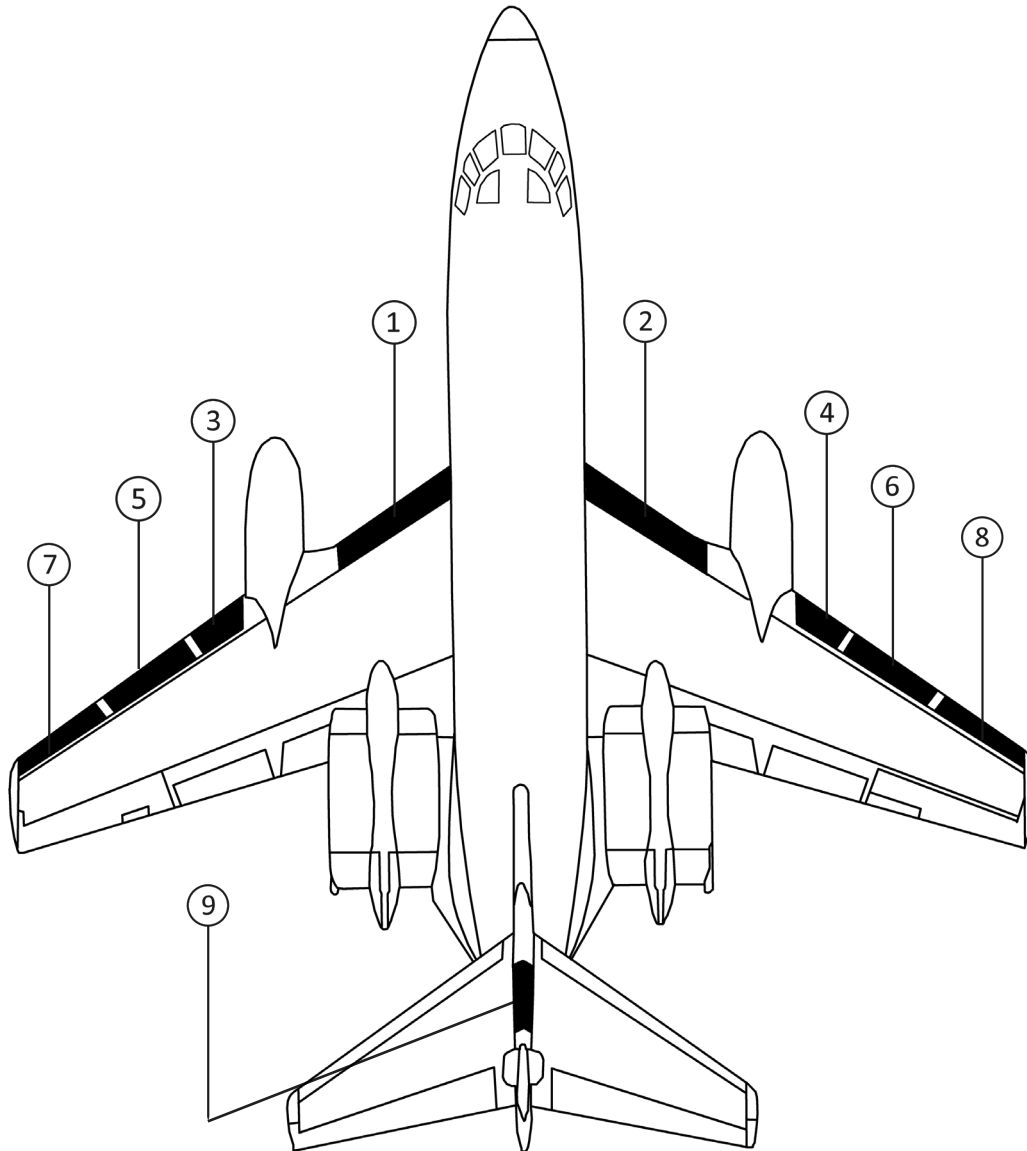

LOCKHEED L-1329-25 (JETSTAR II)

STANDARD DE-ICE BOOTS

POSITION ID	GOODRICH PART NUMBER	AIRCRAFT OEM P/N	DESCRIPTION	QTY PER AIRCRAFT	WT
1	22S-2035-18-1	JQ-1067-139L	INBOARD WING LH DE-ICE BOOT	1	14.0
2	22S-2035-18-2	JQ-1067-139R	INBOARD WING RH DE-ICE BOOT	1	14.0
3	26S-7D5040-03	JQ-1067-41L	INBOARD FLAP WING LH DE-ICE BOOT	1	8.0
4	26S-7D5040-04	JQ-1067-41R	INBOARD FLAP WING RH DE-ICE BOOT	1	8.0
5	26S-7D5040-05	JQ-1067-43L	CENTER FLAP WING LH DE-ICE BOOT	1	8.0
6	26S-7D5040-06	JQ-1067-43R	CENTER FLAP WING RH DE-ICE BOOT	1	8.0
7	26S-7D5040-07	JQ-1067-45L	OUTBOARD FLAP WING LH DE-ICE BOOT	1	12.0
8	26S-7D5040-08	JQ-1067-45R	OUTBOARD FLAP WING RH DE-ICE BOOT	1	12.0

LOCKHEED L-1329-25 (JETSTAR II)

LOCKHEED L-1329-731 (JETSTAR 731) MOD

STANDARD DE-ICE BOOTS

POSITION ID	GOODRICH PART NUMBER	AIRCRAFT OEM P/N	DESCRIPTION	QTY PER AIRCRAFT	WT
1	22S-2035-18-1	JQ-1067-139L	INBOARD WING LH DE-ICE BOOT	1	13.6
2	22S-2035-18-2	JQ-1067-139R	INBOARD WING RH DE-ICE BOOT	1	13.6
3	22S-2035-14-1	JQ-1067-29L-33L	INBOARD FLAP LH DE-ICE BOOT	1	5.6
4	22S-2035-14-2	JQ-1067-29L-33R	INBOARD FLAP RH DE-ICE BOOT	1	5.6
5	22S-2035-15-1	JQ-1067-27L-35L	CENTER FLAP LH DE-ICE BOOT	1	5.3
6	22S-2035-15-2	JQ-1067-27L-35R	CENTER FLAP RH DE-ICE BOOT	1	5.3
7	22S-2035-16-1	JQ-1067-31L-37L	OUTBOARD FLAP LH DE-ICE BOOT	1	6.8
8	22S-2035-16-2	JQ-1067-31L-37R	OUTBOARD FLAP RH DE-ICE BOOT	1	6.8
10	21S-2035-6-1	JQ-1067-11	VERTICAL STABILIZER DE-ICE BOOT	1	8.6