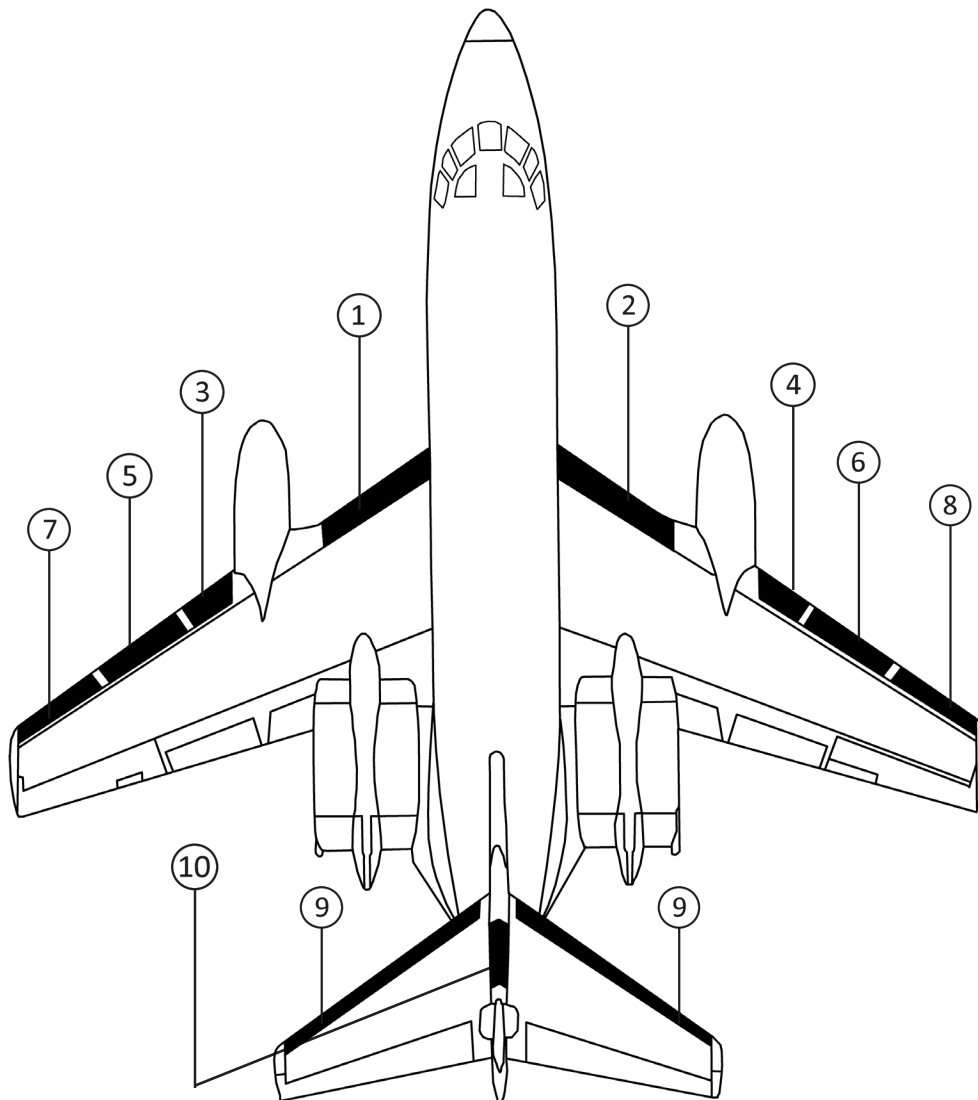

LOCKHEED L-1329-8 (JETSTAR) MOD

STANDARD DE-ICE BOOTS

POSITION ID	GOODRICH PART NUMBER	AIRCRAFT OEM P/N	DESCRIPTION	QTY PER AIRCRAFT	WT
1	22S-2035-1-1	JQ-1067-23L	INBOARD WING LH DE-ICE BOOT	1	8.9
2	22S-2035-1-2	JQ-1067-23R	INBOARD WING RH DE-ICE BOOT	1	8.9
3	22S-2035-14-1	JQ-1067-29L-33L	INBOARD FLAP LH DE-ICE BOOT	1	5.6
4	22S-2035-14-2	JQ-1067-29L-33R	INBOARD FLAP RH DE-ICE BOOT	1	5.6
5	22S-2035-15-1	JQ-1067-27L-35L	CENTER FLAP LH DE-ICE BOOT	1	5.3
6	22S-2035-15-2	JQ-1067-27L-35R	CENTER FLAP RH DE-ICE BOOT	1	5.3
7	22S-2035-16-1	JQ-1067-31L-37L	OUTBOARD FLAP LH DE-ICE BOOT	1	6.8
8	22S-2035-16-2	JQ-1067-31L-37R	OUTBOARD FLAP RH DE-ICE BOOT	1	6.8
9	21S-2035-5-1	JQ-1067-19	HORIZONTAL STABILIZER LH/RH DE-ICE BOOT	2	13.2
10	21S-2035-6-1	JQ-1067-11	VERTICAL STABLIZER DE-ICE BOOT	1	8.6

LOCKHEED L-1329-8 (JETSTAR) MOD