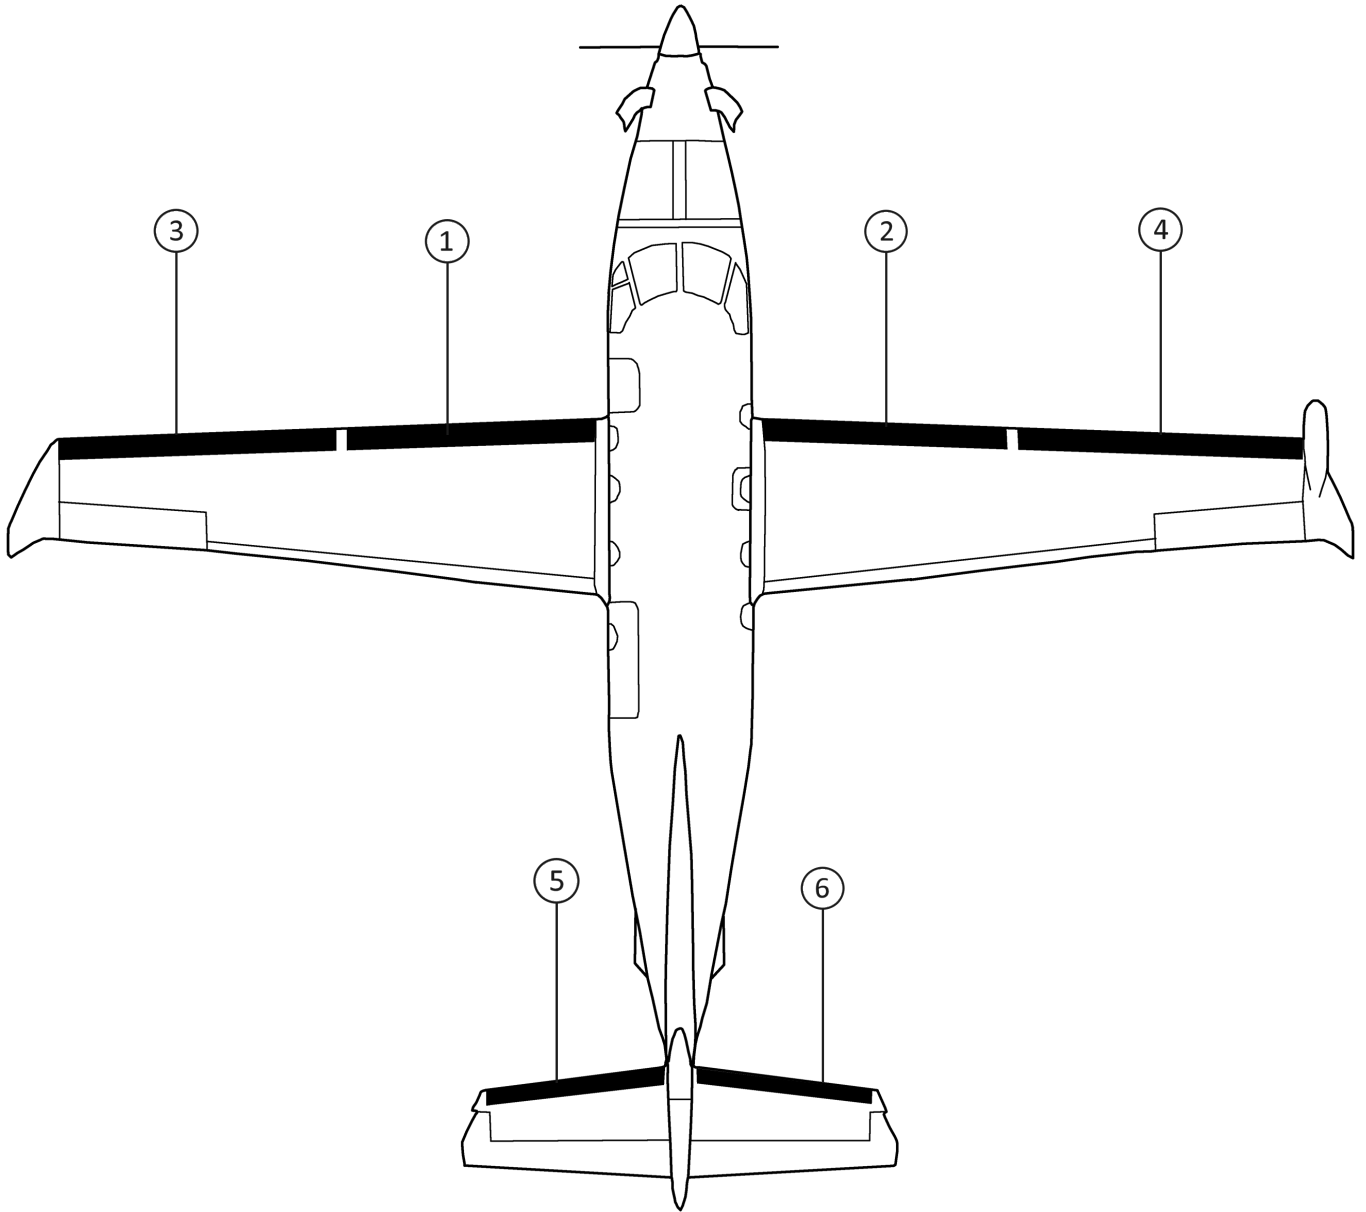

**PILATUS PC-12**
**PILATUS PC-12**
**STANDARD DE-ICE BOOTS**

POSITION ID	GOODRICH PART NUMBER	AIRCRAFT OEM P/N	DESCRIPTION	QTY PER AIRCRAFT	WT
1	27-7D5221-09		INBOARD WING LH DE-ICE BOOT	1	5.4
2	27-7D5221-10		INBOARD WING RH DE-ICE BOOT	1	5.4
3	27-7D5221-11		OUTBOARD WING LH DE-ICE BOOT	1	7.1
4	27-7D5221-12		OUTBOARD WING RH DE-ICE BOOT	1	7.1
5	27S-7D5221-13		HORIZONTAL STABILIZER LH DE-ICE BOOT	1	3.5
6	27S-7D5221-14		HORIZONTAL STABILIZER RH DE-ICE BOOT	1	3.5

**FASTboot® DE-ICE BOOTS**

POSITION ID	GOODRICH PART NUMBER	AIRCRAFT OEM P/N	DESCRIPTION	QTY PER AIRCRAFT	WT
1	P27-7D5221-21	9598901037	FASTBOOT® INBOARD WING LH DE-ICE BOOT	1	5.4
2	P27-7D5221-22	9598901038	FASTBOOT® INBOARD WING RH DE-ICE BOOT	1	5.4
3	P27-7D5221-23	9598901039	FASTBOOT® OUTBOARD WING LH DE-ICE BOOT	1	7.1
4	P27-7D5221-24	9598901040	FASTBOOT® OUTBOARD WING RH DE-ICE BOOT	1	7.1
5	P27S7D5221-25	9598901041	FASTBOOT® HORIZONTAL STABILIZER LH DE-ICE BOOT	1	3.5
6	P27S7D5221-26	9598901042	FASTBOOT® HORIZONTAL STABILIZER RH DE-ICE BOOT	1	3.5

**OPTIONAL FASTboot® DE-ICE BOOTS**

POSITION ID	GOODRICH PART NUMBER	AIRCRAFT OEM P/N	DESCRIPTION	QTY PER AIRCRAFT	WT
1	P27-7D5221-09	9598901022	FASTBOOT® INBOARD WING LH DE-ICE BOOT	1	5.4
2	P27-7D5221-10	9598901023	FASTBOOT® INBOARD WING RH DE-ICE BOOT	1	5.4
3	P27-7D5221-11	9598901024	FASTBOOT® OUTBOARD WING LH DE-ICE BOOT	1	7.1
4	P27-7D5221-12	9598901025	FASTBOOT® OUTBOARD WING RH DE-ICE BOOT	1	7.1
5	P27S-7D5221-13	9598901026	FASTBOOT® HORIZONTAL STABILIZER LH DE-ICE BOOT	1	3.5
6	P27S-7D5221-14	9598901027	FASTBOOT® HORIZONTAL STABILIZER RH DE-ICE BOOT	1	3.5