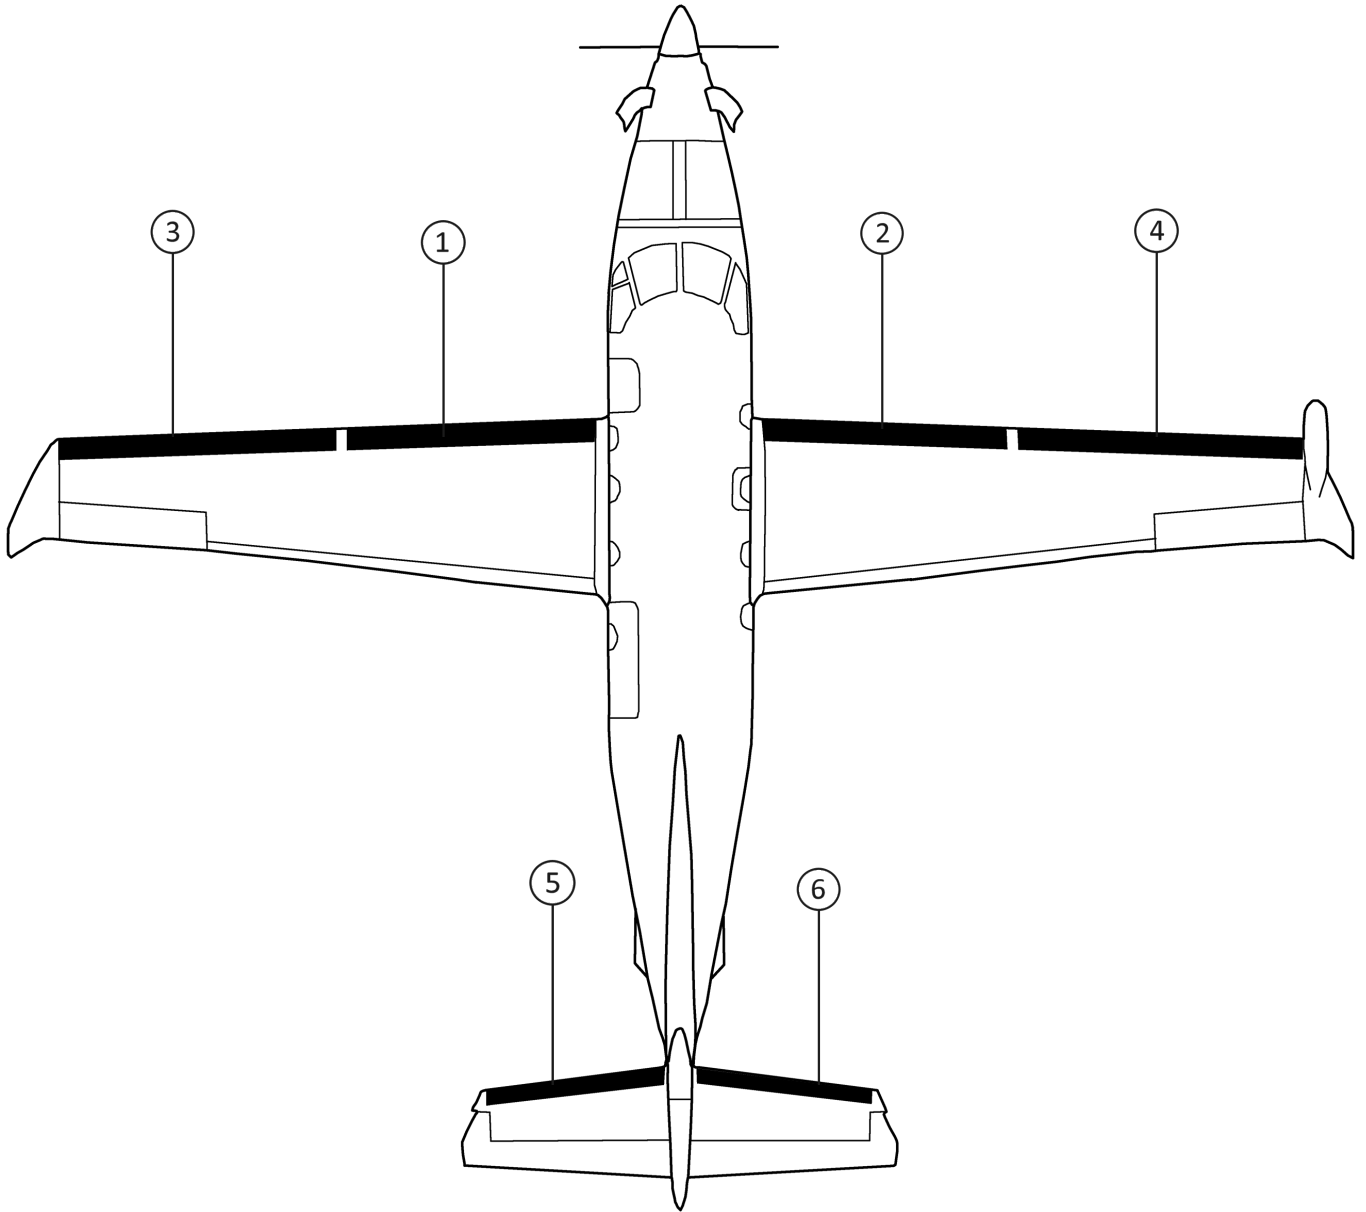

PILATUS PC-12/45

PILATUS PC-12/45

STANDARD DE-ICE BOOTS

POSITION ID	GOODRICH PART NUMBER	AIRCRAFT OEM P/N	DESCRIPTION	QTY PER AIRCRAFT	WT
1	27-7D5221-09		INBOARD WING LH DE-ICE BOOT	1	5.4
2	27-7D5221-10		INBOARD WING RH DE-ICE BOOT	1	5.4
3	27-7D5221-11		OUTBOARD WING LH DE-ICE BOOT	1	7.1
4	27-7D5221-12		OUTBOARD WING RH DE-ICE BOOT	1	7.1
5	27S-7D5221-13		HORIZONTAL STABILIZER LH DE-ICE BOOT	1	3.5
6	27S-7D5221-14		HORIZONTAL STABILIZER RH DE-ICE BOOT	1	3.5

FASTboot® DE-ICE BOOTS

POSITION ID	GOODRICH PART NUMBER	AIRCRAFT OEM P/N	DESCRIPTION	QTY PER AIRCRAFT	WT
1	P27-7D5221-21	9598901037	FASTBOOT® INBOARD WING LH DE-ICE BOOT	1	5.4
2	P27-7D5221-22	9598901038	FASTBOOT® INBOARD WING RH DE-ICE BOOT	1	5.4
3	P27-7D5221-23	9598901039	FASTBOOT® OUTBOARD WING LH DE-ICE BOOT	1	7.1
4	P27-7D5221-24	9598901040	FASTBOOT® OUTBOARD WING RH DE-ICE BOOT	1	7.1
5	P27S7D5221-25	9598901041	FASTBOOT® HORIZONTAL STABILIZER LH DE-ICE BOOT	1	3.5
6	P27S7D5221-26	9598901042	FASTBOOT® HORIZONTAL STABILIZER RH DE-ICE BOOT	1	3.5

OPTIONAL FASTboot® DE-ICE BOOTS

POSITION ID	GOODRICH PART NUMBER	AIRCRAFT OEM P/N	DESCRIPTION	QTY PER AIRCRAFT	WT
1	P27-7D5221-09	9598901022	FASTBOOT® INBOARD WING LH DE-ICE BOOT	1	5.4
2	P27-7D5221-10	9598901023	FASTBOOT® INBOARD WING RH DE-ICE BOOT	1	5.4
3	P27-7D5221-11	9598901024	FASTBOOT® OUTBOARD WING LH DE-ICE BOOT	1	7.1
4	P27-7D5221-12	9598901025	FASTBOOT® OUTBOARD WING RH DE-ICE BOOT	1	7.1
5	P27S-7D5221-13	9598901026	FASTBOOT® HORIZONTAL STABILIZER LH DE-ICE BOOT	1	3.5
6	P27S-7D5221-14	9598901027	FASTBOOT® HORIZONTAL STABILIZER RH DE-ICE BOOT	1	3.5

PILATUS PC-12/45

PILATUS PC-12/45