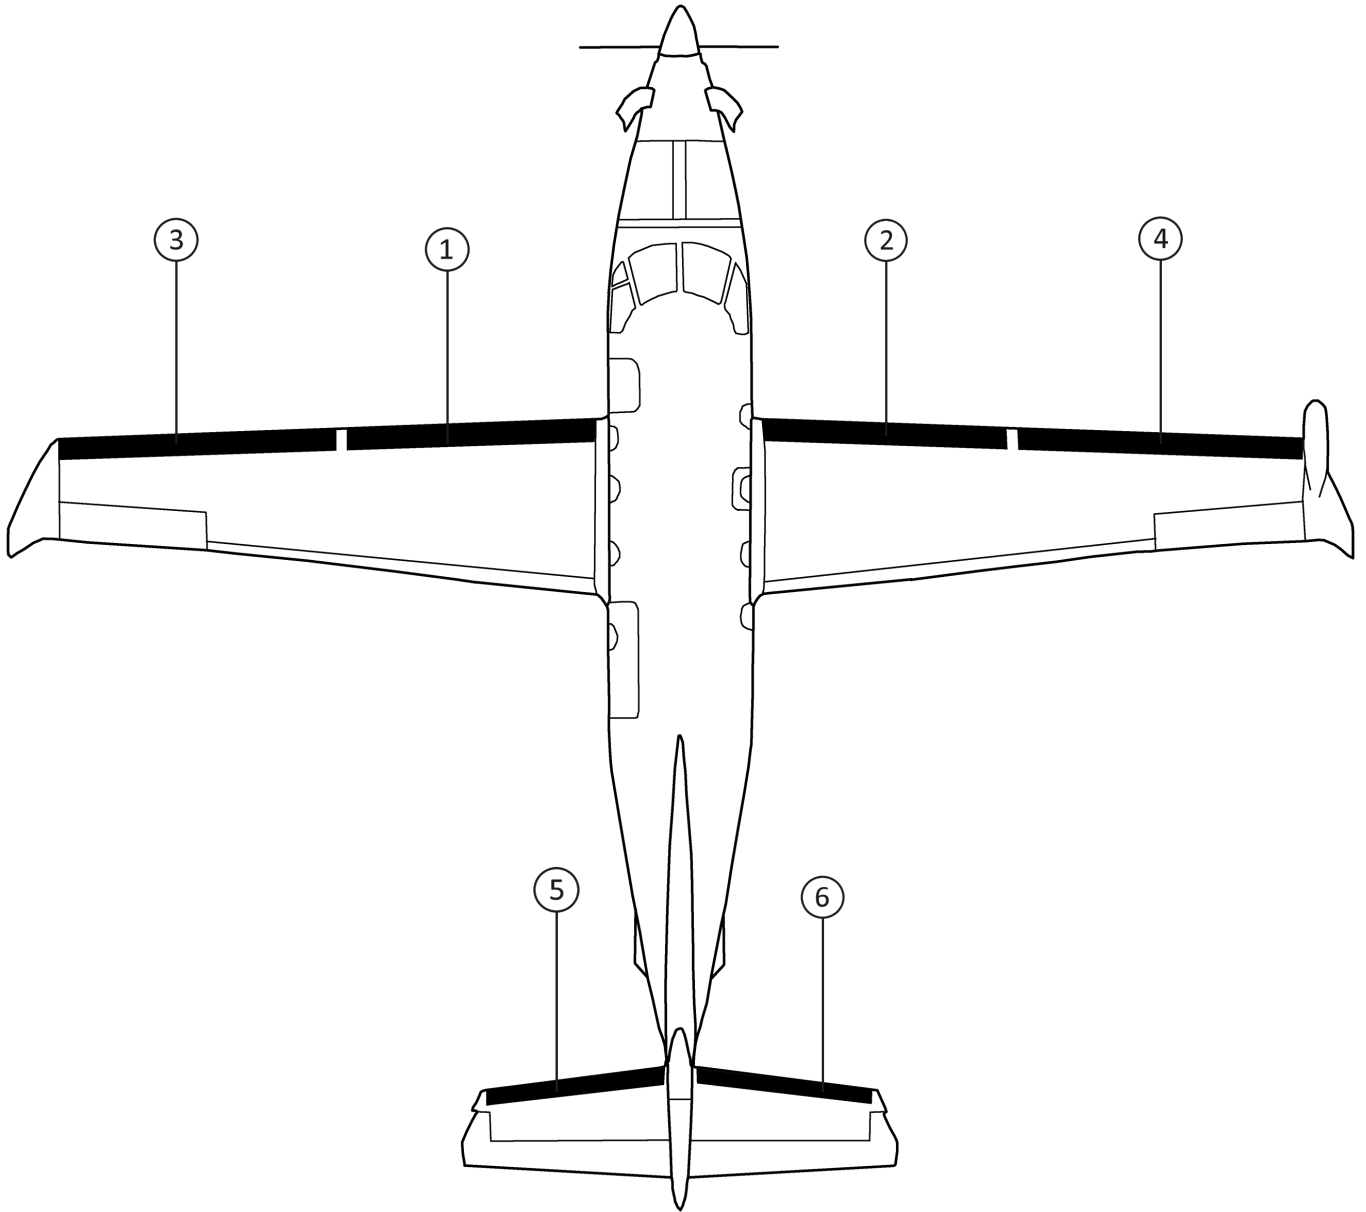

PILATUS PC-12/47

PILATUS PC-12/47

STANDARD DE-ICE BOOTS

POSITION ID	GOODRICH PART NUMBER	AIRCRAFT OEM P/N	DESCRIPTION	QTY PER AIRCRAFT	WT
1	27-7D5221-09		INBOARD WING LH DE-ICE BOOT	1	5.4
2	27-7D5221-10		INBOARD WING RH DE-ICE BOOT	1	5.4
2	27-7D5221-11		OUTBOARD WING LH DE-ICE BOOT	1	7.1
4	27-7D5221-12		OUTBOARD WING RH DE-ICE BOOT	1	7.1
5	27S-7D5221-13		HORIZONTAL STABILIZER LH DE-ICE BOOT	1	3.5
6	27S-7D5221-14		HORIZONTAL STABILIZER RH DE-ICE BOOT	1	3.5

FASTboot® DE-ICE BOOTS

POSITION ID	GOODRICH PART NUMBER	AIRCRAFT OEM P/N	DESCRIPTION	QTY PER AIRCRAFT	WT
1	P27-7D5221-21	9598901037	FASTBOOT® INBOARD WING LH DE-ICE BOOT	1	5.4
2	P27-7D5221-22	9598901038	FASTBOOT® INBOARD WING RH DE-ICE BOOT	1	5.4
3	P27-7D5221-23	9598901039	FASTBOOT® OUTBOARD WING LH DE-ICE BOOT	1	7.1
4	P27-7D5221-24	9598901040	FASTBOOT® OUTBOARD WING RH DE-ICE BOOT	1	7.1
5	P27S7D5221-25	9598901041	FASTBOOT® HORIZONTAL STABILIZER LH DE-ICE BOOT	1	3.5
6	P27S7D5221-26	9598901042	FASTBOOT® HORIZONTAL STABILIZER RH DE-ICE BOOT	1	3.5

OPTIONAL FASTboot® DE-ICE BOOTS

POSITION ID	GOODRICH PART NUMBER	AIRCRAFT OEM P/N	DESCRIPTION	QTY PER AIRCRAFT	WT
1	P27-7D5221-09	9598901022	FASTBOOT® INBOARD WING LH DE-ICE BOOT	1	5.4
2	P27-7D5221-10	9598901023	FASTBOOT® INBOARD WING RH DE-ICE BOOT	1	5.4
3	P27-7D5221-11	9598901024	FASTBOOT® OUTBOARD WING LH DE-ICE BOOT	1	7.1
4	P27-7D5221-12	9598901025	FASTBOOT® OUTBOARD WING RH DE-ICE BOOT	1	7.1
5	P27S-7D5221-13	9598901026	FASTBOOT® HORIZONTAL STABILIZER LH DE-ICE BOOT	1	3.5
6	P27S-7D5221-14	9598901027	FASTBOOT® HORIZONTAL STABILIZER RH DE-ICE BOOT	1	3.5

PILATUS PC-12/47

PILATUS PC-12/47