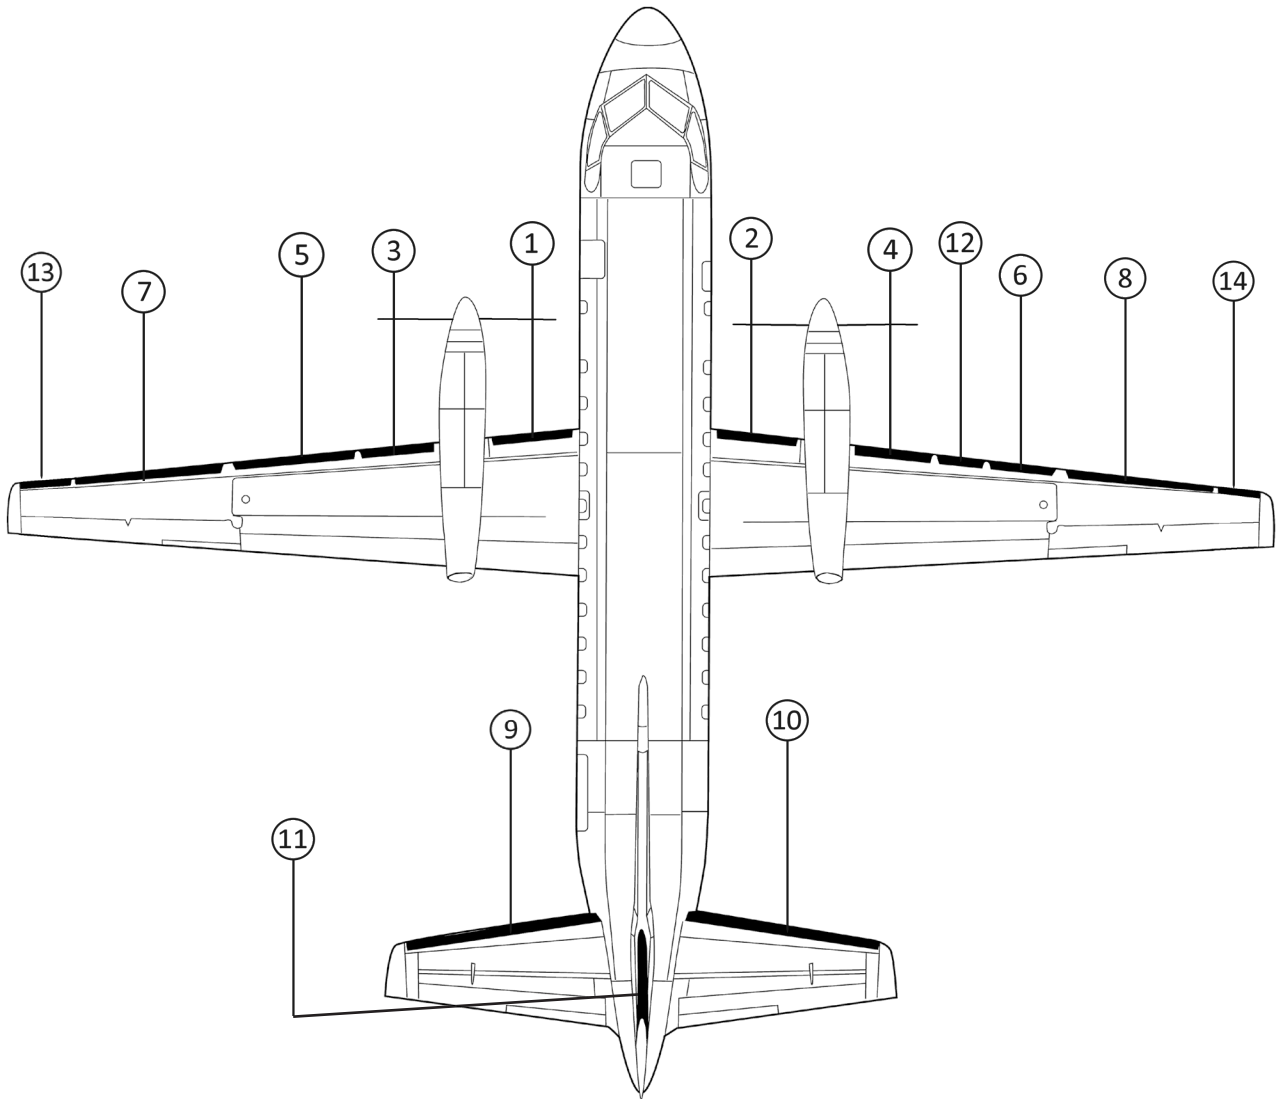

SAAB 340B S/N 159 UP

SAAB 340B S/N 159 UP

SAAB 340B S/N 159 UP

FASTboot® DE-ICE BOOTS (CONTINUED)

POSITION ID	GOODRICH PART NUMBER	AIRCRAFT OEM P/N	DESCRIPTION	QTY PER AIRCRAFT	WT
4	P29S-7D5141-04	9303040-302	FASTBOOT® NACELLE-FUEL DOOR RH DE-ICE BOOT (ALTERNATE ESTANE® P/N P29S-7D5141-74)	1	3.6
5	P29S-7D5141-07	9303039-301	FASTBOOT® LIGHT-SPLICE LH DE-ICE BOOT (ALTERNATE ESTANE® P/N P29S-7D5141-77)	1	2.9
6	P29S-7D5141-08	9303039-302	FASTBOOT® FUEL DOOR-SPLICE RH DE-ICE BOOT (ALTERNATE ESTANE® P/N P29S-7D5141-78)	1	2.9
7	P29S-7D5141-09	9303038-301	FASTBOOT® SPLICE-TIP LH DE-ICE BOOT (ALTERNATE ESTANE® P/N P29S-7D5141-79)	1	5.1
8	P29S-7D5141-10	9303038-302	FASTBOOT® SPLICE-TIP RH DE-ICE BOOT (ALTERNATE ESTANE® P/N P29S-7D5141-80)	1	5.1
9		9303048-313	FASTBOOT® HORIZONTAL STABILIZER LH DE-ICE BOOT	1	6.5
10		9303048-314	FASTBOOT® HORIZONTAL STABILIZER RH DE-ICE BOOT	1	6.5
11	P29S-7D5141-13	9303043-301	FASTBOOT® VERTICAL STABILIZER DE-ICE BOOT (ALTERNATE ESTANE® P/N P29S-7D5141-83)	1	3.5
12	P29S-7D5141-06	9303041-001	FASTBOOT® ABOVE FUEL DOOR RH DE-ICE BOOT (ALTERNATE ESTANE® P/N 29S-7D5141-76)	1	0.6

* ESTANE® DE-ICERS HAVE A SURFACE PLY RESISTANT TO DIESTER TYPE ENGINE OIL

OPTIONAL FASTboot® DE-ICE BOOTS

POSITION ID	GOODRICH PART NUMBER	AIRCRAFT OEM P/N	DESCRIPTION	QTY PER AIRCRAFT	WT
1	P29S-7D5141-71	9303044-371	FASTBOOT® FUSELAGE-NACELLE LH (ESTANE®) DE-ICE BOOT (ALTERNATE NEOPRENE P/N P29S-7D5141-01)	1	3.1
2	P29S-7D5141-72	9303044-372	FASTBOOT® FUSELAGE-NACELLE RH (ESTANE®) DE-ICE BOOT (ALTERNATE NEOPRENE P/N P29S-7D5141-02)	1	3.1
3	P29S-7D5141-73	9303040-373	FASTBOOT® NACELLE-LIGHT LH (ESTANE®) DE-ICE BOOT (ALTERNATE NEOPRENE P/N P29S-7D5141-03)	1	4.7

(CONTINUED ON PAGE 562)