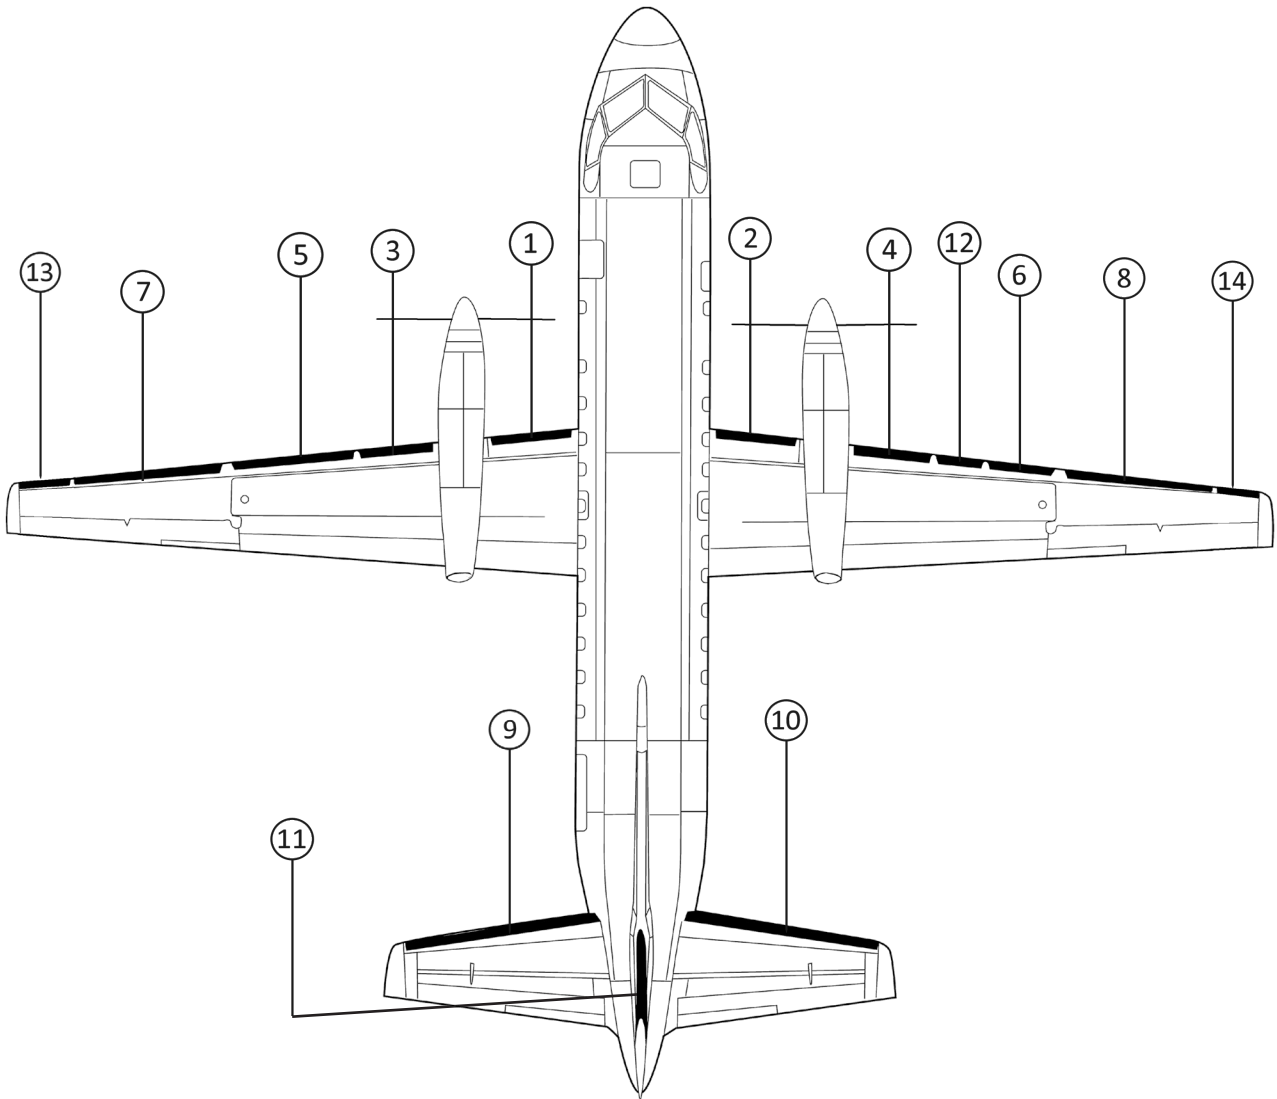

SAAB 340B S/N 159 UP

SAAB 340B S/N 159 UP

SAAB 2000

SAAB 2000

STANDARD DE-ICE BOOTS

POSITION ID	GOODRICH PART NUMBER	AIRCRAFT OEM P/N	DESCRIPTION	QTY PER AIRCRAFT	WT
1	35-7D5242-01	9303753-001	INNER WING LH DE-ICE BOOT (ALTERNATE ESTANE® P/N 35-7D5242-71)	1	6.6
2	35-7D5242-02	9303753-002	INNER WING RH DE-ICE BOOT (ALTERNATE ESTANE® P/N 35-7D5242-72)	1	6.6
3	35-7D5242-03	9303753-003	NACELLE-BREAK LH DE-ICE BOOT (ALTERNATE ESTANE® P/N 35-7D5242-73)	1	6.4
4	35-7D5242-04	9303753-004	NACELLE-BREAK RH DE-ICE BOOT (ALTERNATE ESTANE® P/N 35-7D5242-74)	1	6.0
5	35-7D5242-07	9303753-007	BREAK-LIGHT LH DE-ICE BOOT (ALTERNATE ESTANE® P/N 35-7D5242-77)	1	3.7
6	35-7D5242-08	9303753-008	BREAK-LIGHT RH DE-ICE BOOT (ALTERNATE ESTANE® P/N 35-7D5242-78)	1	3.7
7	35-7D5242-09	9303753-009	LIGHT-TIP LH DE-ICE BOOT (ALTERNATE ESTANE® P/N 35-7D5242-79)	1	6.5
8	35-7D5242-10	9303753-010	LIGHT-TIP RH DE-ICE BOOT (ALTERNATE ESTANE® P/N 35-7D5242-80)	1	6.5
9	35-7D5242-21	9303753-021	HORIZONTAL STABILIZER LH DE-ICE BOOT (ALTERNATE ESTANE® P/N 35-7D5242-81)	1	8.1
10	35-7D5242-22	9303753-022	HORIZONTAL STABILIZER RH DE-ICE BOOT (ALTERNATE ESTANE® P/N 35-7D5242-82)	1	8.1
11	29S-7D5242-13	9303753-013	VERTICAL STABILIZER DE-ICE BOOT (ALTERNATE ESTANE® P/N 35-7D5242-83)	1	4.9

OPTIONAL STANDARD DE-ICE BOOTS

POSITION ID	GOODRICH PART NUMBER	AIRCRAFT OEM P/N	DESCRIPTION	QTY PER AIRCRAFT	WT
1	35-7D5242-71	9303753-101	INNER WING LH (ESTANE®) DE-ICE BOOT (ALTERNATE NEOPRENE P/N 35-7D5242-01)	1	6.6
2	35-7D5242-72	9303753-102	INNER WING RH (ESTANE®) DE-ICE BOOT (ALTERNATE NEOPRENE P/N 35-7D5242-02)	1	6.6
3	35-7D5242-73	9303753-103	NACELLE-BREAK LH (ESTANE®) DE-ICE BOOT (ALTERNATE NEOPRENE P/N 35-7D5242-03)	1	6.4
4	35-7D5242-74	9303753-104	NACELLE-BREAK RH (ESTANE®) DE-ICE BOOT (ALTERNATE NEOPRENE P/N 35-7D5242-04)	1	6.0
5	35-7D5242-77	9303753-107	BREAK-LIGHT LH (ESTANE®) DE-ICE BOOT (ALTERNATE NEOPRENE P/N 35-7D5242-07)	1	3.7
6	35-7D5242-78	9303753-108	BREAK-LIGHT RH (ESTANE®) DE-ICE BOOT (ALTERNATE NEOPRENE P/N 35-7D5242-08)	1	3.7
7	35-7D5242-79	9303753-109	LIGHT-TIP LH (ESTANE®) DE-ICE BOOT (ALTERNATE NEOPRENE P/N 35-7D5242-09)	1	6.5

* ESTANE® DE-ICERS HAVE A SURFACE PLY RESISTANT TO DIESTER TYPE ENGINE OIL