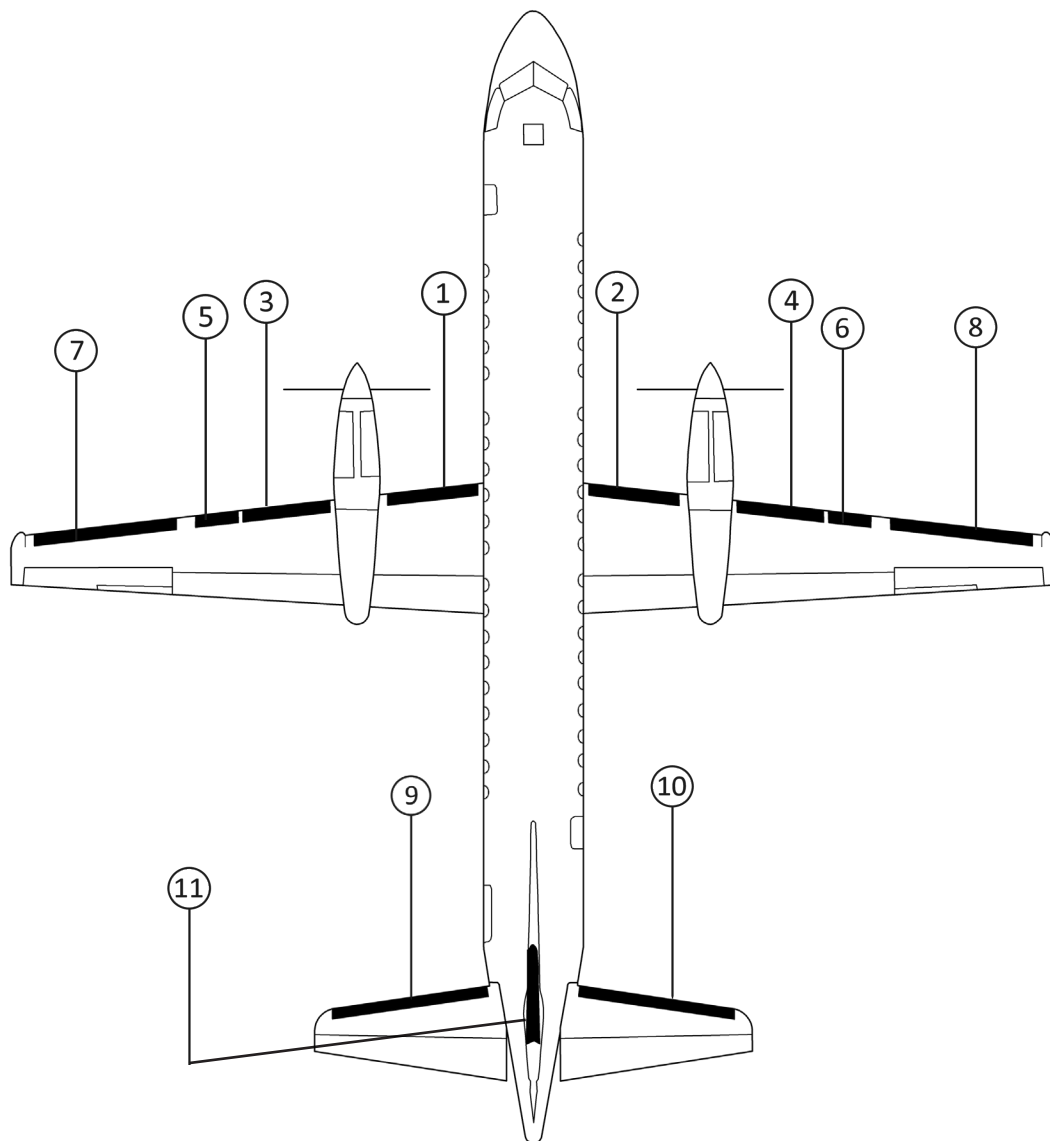

SAAB 2000

OPTIONAL STANDARD DE-ICE BOOTS (CONTINUED)

POSITION ID	GOODRICH PART NUMBER	AIRCRAFT OEM P/N	DESCRIPTION	QTY PER AIRCRAFT	WT
8	35-7D5242-80	9303753-110	LIGHT-TIP RH (ESTANE®) DE-ICE BOOT (ALTERNATE NEOPRENE P/N 35-7D5242-10)	1	6.5
9	35-7D5242-81	9303753-121	HORIZONTAL STABILIZER LH ESTANE® DE-ICE BOOT (ALTERNATE NEOPRENE P/N 35-7D5242-21)	1	8.1
10	35-7D5242-82	9303753-122	HORIZONTAL STABILIZER RH ESTANE® DE-ICE BOOT (ALTERNATE NEOPRENE P/N 35-7D5242-22)	1	8.1
11	29S-7D5242-83	9303753-113	VERTICAL STABILIZER (ESTANE®) DE-ICE BOOT (ALTERNATE NEOPRENE P/N 35-7D5242-13)	1	4.9

(CONTINUED ON PAGE 566)

SAAB 2000