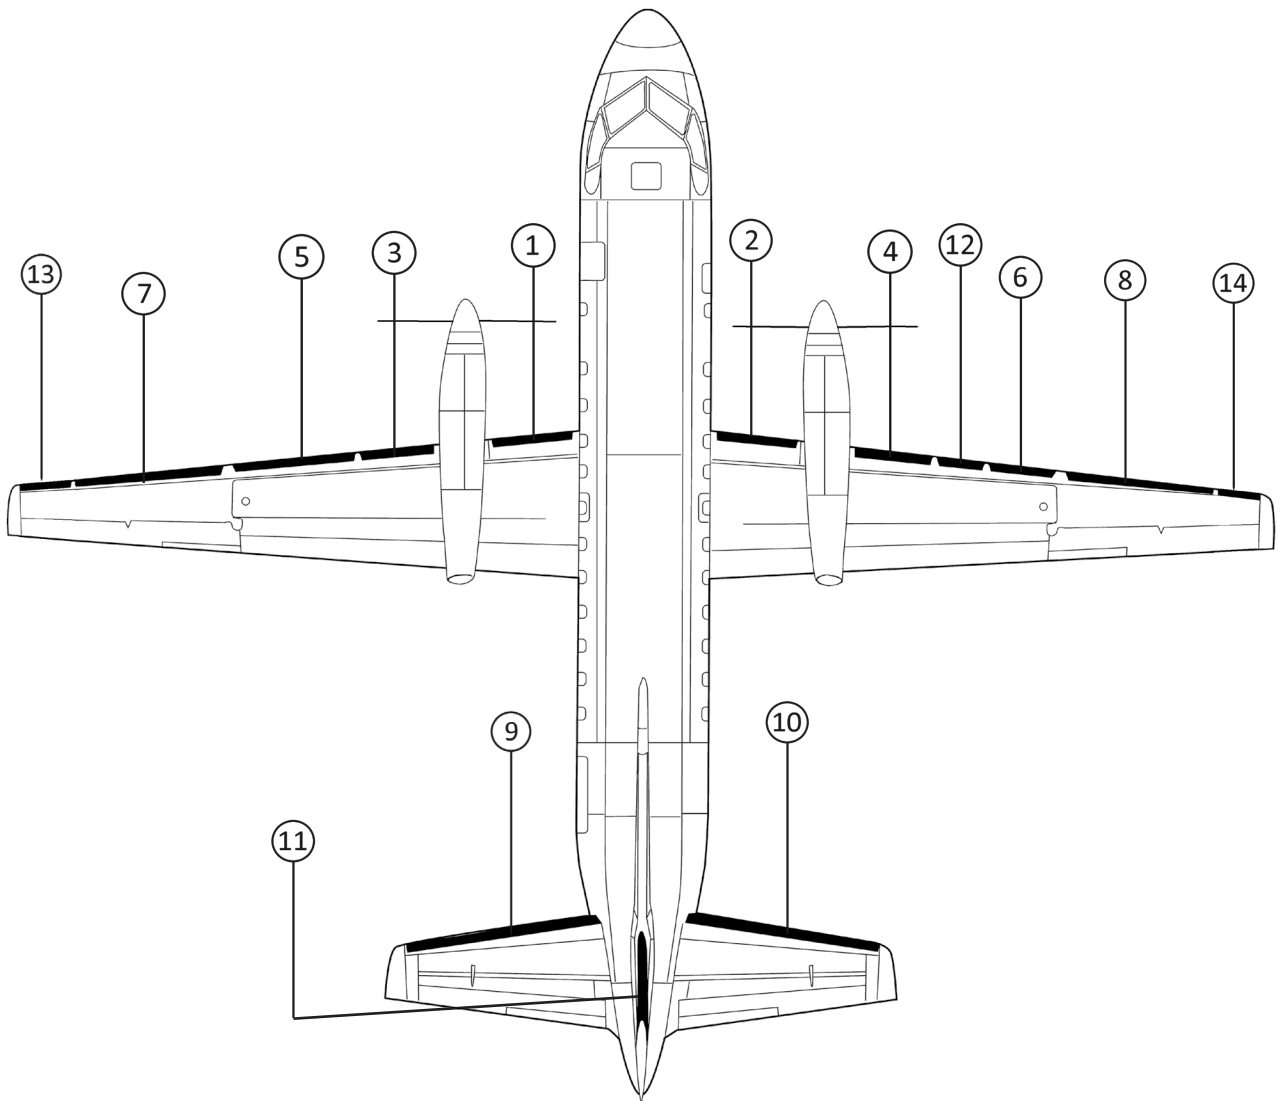

SAAB 340B S/N 159 UP

SAAB 340B S/N 159 UP

SAAB 340B S/N 159 UP

OPTIONAL FASTboot® DE-ICE BOOTS (CONTINUED)

POSITION ID	GOODRICH PART NUMBER	AIRCRAFT OEM P/N	DESCRIPTION	QTY PER AIRCRAFT	WT
4	P29S-7D5141-74	9303040-374	FASTBOOT® NACELLE-FUEL DOOR RH (ESTANE®)DE-ICE BOOT (ALTERNATE NEOPRENE P/N P29S-7D5141-04)	1	3.6
5	P29S-7D5141-77	9303039-377	FASTBOOT® SPLICE-SPLICE LH (ESTANE®) DE-ICE BOOT (ALTERNATE NEOPRENE P/N P29S-7D5141-07)	1	2.9
6	P29S-7D5141-78	9303039-378	FASTBOOT® FUEL DOOR-SPLICE RH (ESTANE®) DE-ICE BOOT (ALTERNATE NEOPRENE P/N P29S-7D5141-08)	1	2.9
7	P29S-7D5141-79	9303038-379	FASTBOOT® SPLICE-TIP LH (ESTANE®) DE-ICE BOOT (ALTERNATE NEOPRENE P/N P29S-7D5141-09)	1	5.1
8	P29S-7D5141-80	9303038-380	FASTBOOT® SPLICE-TIP RH (ESTANE®) DE-ICE BOOT (ALTERNATE NEOPRENE P/N P29S-7D5141-10)	1	5.1
9		9303048-395	FASTBOOT® HORIZONTAL STABILIZER LH (ESTANE®) DE-ICE BOOT	1	6.5
9		9303048-396	HORIZONTAL STABILIZER RH (ESTANE®) DE-ICE BOOT	1	6.5
11	P29S-7D5141-83	9303043-383	FASTBOOT® VERTICAL STABILIZER (ESTANE®) DE-ICE BOOT (ALTERNATE NEOPRENE P/N P29S-7D5141-13)	1	3.5
12	P29S-7D5141-76	9303041-101	FASTBOOT® ABOVE FUEL DOOR RH (ESTANE®) DE-ICE BOOT (ALTERNATE NEOPRENE P/N P29S-7D5141-06)	1	0.6

* ESTANE® DE-ICERS HAVE A SURFACE PLY RESISTANT TO DIESTER TYPE ENGINE OIL

SAAB 340B S/N 159 UP