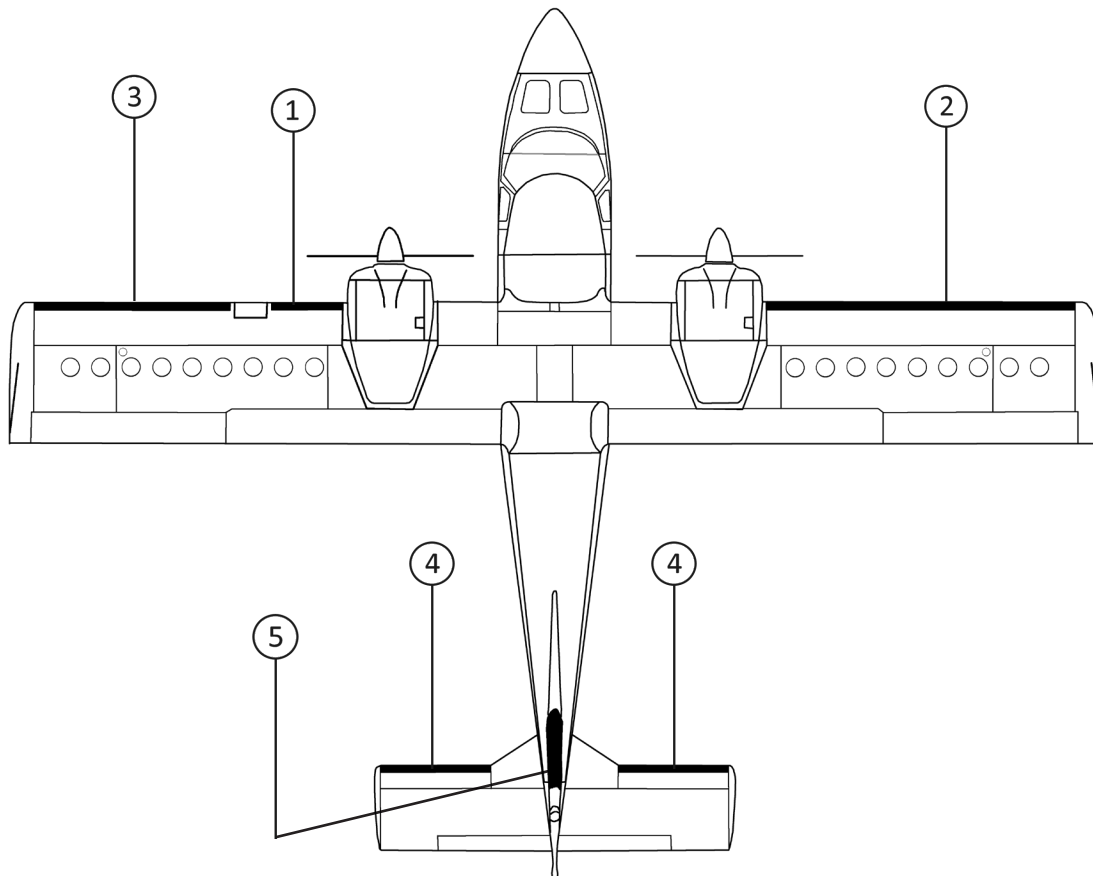

PARTENAVIA P.68C S/N 251 UP INCLUDING S/N 243

STANDARD DE-ICE BOOTS

POSITION ID	GOODRICH PART NUMBER	AIRCRAFT OEM P/N	DESCRIPTION	QTY PER AIRCRAFT	WT
1	25S-5D5039-01	7.8151-1	NACELLE-LIGHT LH DE-ICE BOOT	1	0.8
2	25S-5D5039-10	7.8151-4	NACELLE-TIP RH DE-ICE BOOT	1	3.5
3	25S-5D5039-09	7.8151-3	LIGHT-TIP LH DE-ICE BOOT	1	2.3
4	25S-5D5039-05	7.8151-5	HORIZONTAL STABILIZER LH/RH DE-ICE BOOT	2	0.9
5	25S-5D5039-07	7.8151-7	VERTICAL STABILIZER DE-ICE BOOT	1	1.4

FASTboot® DE-ICE BOOTS

POSITION ID	GOODRICH PART NUMBER	AIRCRAFT OEM P/N	DESCRIPTION	QTY PER AIRCRAFT	WT
1	P25S-5D5039-01		FASTBOOT® NACELLE-LIGHT LH DE-ICE BOOT	1	0.8
2	P25S-5D5039-10		FASTBOOT® NACELLE-TIP RH DE-ICE BOOT	1	3.5
3	P25S-5D5039-09		FASTBOOT® LIGHT-TIP LH DE-ICE BOOT	1	2.3
4	P25S-5D5039-05		FASTBOOT® HORIZONTAL STABILIZER LH/RH DE-ICE BOOT	2	0.9
5	P25S-5D5039-07		FASTBOOT® VERTICAL STABILIZER DE-ICE BOOT	1	1.4

PARTENAVIA P.68C S/N 251 UP INCLUDING S/N 243