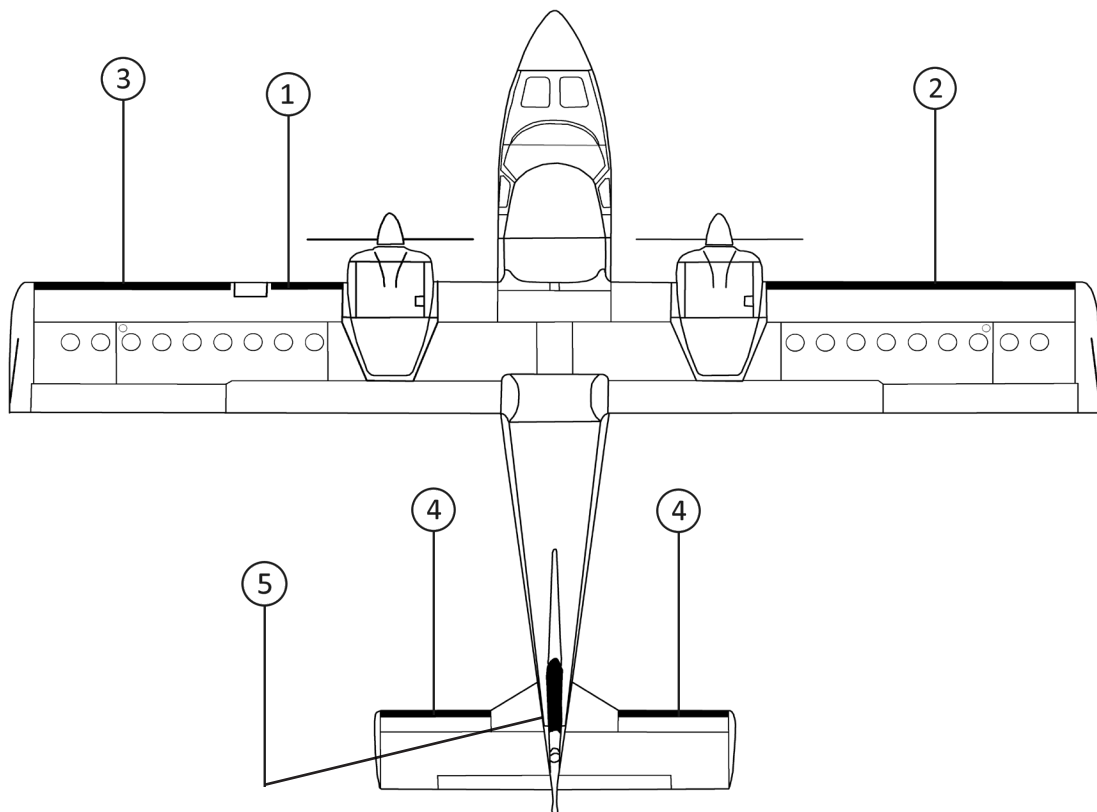

PARTENAVIA P.68C UP TO S/N 251 EXCEPT S/N 243

STANDARD DE-ICE BOOTS

POSITION ID	GOODRICH PART NUMBER	AIRCRAFT OEM P/N	DESCRIPTION	QTY PER AIRCRAFT	WT
1	25S-5D5039-01	7.8151-1	NACELLE-LIGHT LH DE-ICE BOOT	1	0.8
2	25S-5D5039-04	R.0466-2	NACELLE-TIP RH DE-ICE BOOT	1	3.5
2	25S-5D5039-08		NACELLE-TIP RH DE-ICE BOOT	1	3.3
3	25S-5D5039-03	R.0466-1	LIGHT-TIP LH DE-ICE BOOT	1	2.4
4	25S-5D5039-05	7.8151-5	HORIZONTAL STABILIZER LH/RH DE-ICE BOOT	2	0.9
5	25S-5D5039-07	7.8151-7	VERTICAL STABILIZER DE-ICE BOOT	1	1.4

FASTboot® DE-ICE BOOTS

POSITION ID	GOODRICH PART NUMBER	AIRCRAFT OEM P/N	DESCRIPTION	QTY PER AIRCRAFT	WT
1	P25S-5D5039-01		FASTBOOT® NACELLE-LIGHT LH DE-ICE BOOT	1	0.8
2	P25S-5D5039-04		FASTBOOT® NACELLE-TIP RH DE-ICE BOOT	1	3.5
2	P25S-5D5039-08		FASTBOOT® NACELLE-TIP RH DE-ICE BOOT	1	3.3
3	P25S-5D5039-03		FASTBOOT® LIGHT-TIP LH DE-ICE BOOT	1	2.4
4	P25S-5D5039-05		FASTBOOT® HORIZONTAL STABILIZER LH/RH DE-ICE BOOT	2	0.9
5	P25S-5D5039-07		FASTBOOT® VERTICAL STABILIZER DE-ICE BOOT	1	1.4

PARTENAVIA P.68C UP TO S/N 251 EXCEPT S/N 243