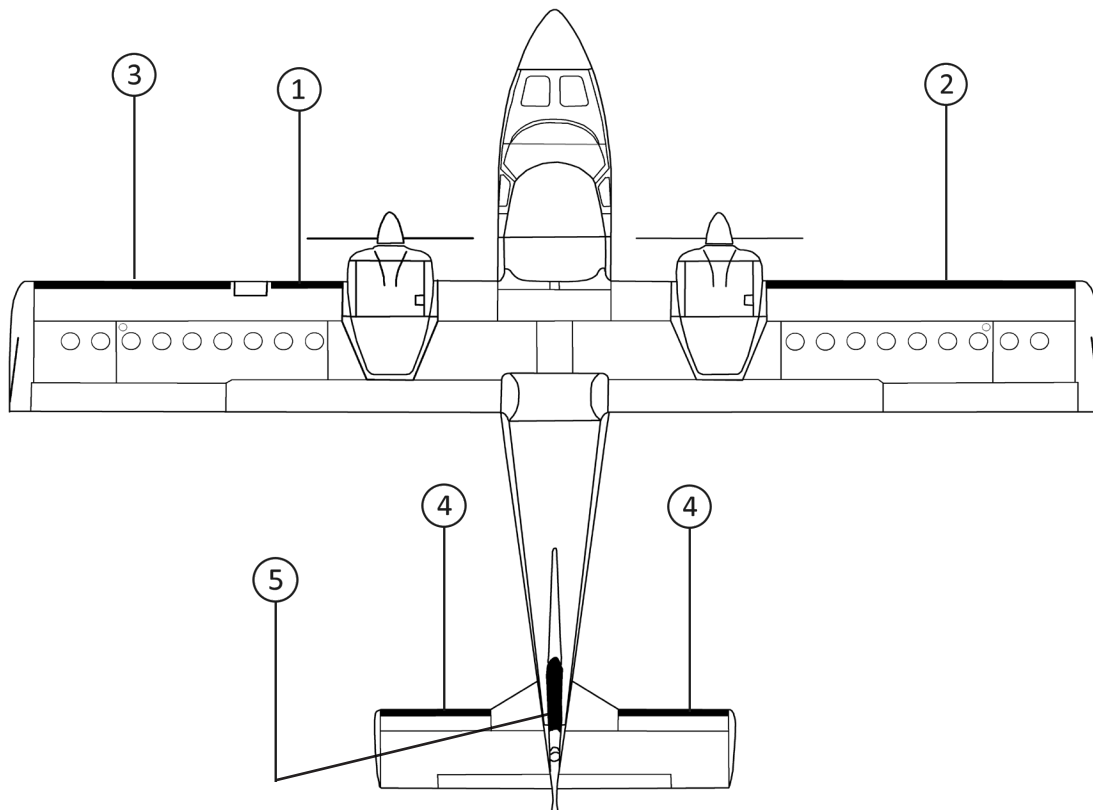

PARTENAVIA P.68TC (OBSERVER)

STANDARD DE-ICE BOOTS

POSITION ID	GOODRICH PART NUMBER	AIRCRAFT OEM P/N	DESCRIPTION	QTY PER AIRCRAFT	WT
1	25S-5D5039-01	7.8151-1	NACELLE-LIGHT LH DE-ICE BOOT	1	0.8
2	25S-5D5039-12	7.8151-12	NACELLE-TIP RH DE-ICE BOOT	1	3.2
3	25S-5D5039-09	7.8151-3	LIGHT-TIP LH DE-ICE BOOT	1	2.3
4	25S-5D5039-05	7.8151-5	HORIZONTAL STABILIZER LH/RH DE-ICE BOOT	2	0.9
5	25S-5D5039-07	7.8151-7	VERTICAL STABILIZER DE-ICE BOOT	1	1.4

FASTboot® DE-ICE BOOTS

POSITION ID	GOODRICH PART NUMBER	AIRCRAFT OEM P/N	DESCRIPTION	QTY PER AIRCRAFT	WT
1	P25S-5D5039-01		FASTBOOT® NACELLE-LIGHT LH DE-ICE BOOT	1	0.8
2	P25S-5D5039-12		FASTBOOT® NACELLE-TIP RH DE-ICE BOOT	1	3.2
3	P25S-5D5039-09		FASTBOOT® LIGHT-TIP LH DE-ICE BOOT	1	2.3
4	P25S-5D5039-05		FASTBOOT® HORIZONTAL STABILIZER LH/RH DE-ICE BOOT	2	0.9
5	P25S-5D5039-07		FASTBOOT® VERTICAL STABILIZER DE-ICE BOOT	1	1.4

PARTENAVIA P.68TC (OBSERVER)