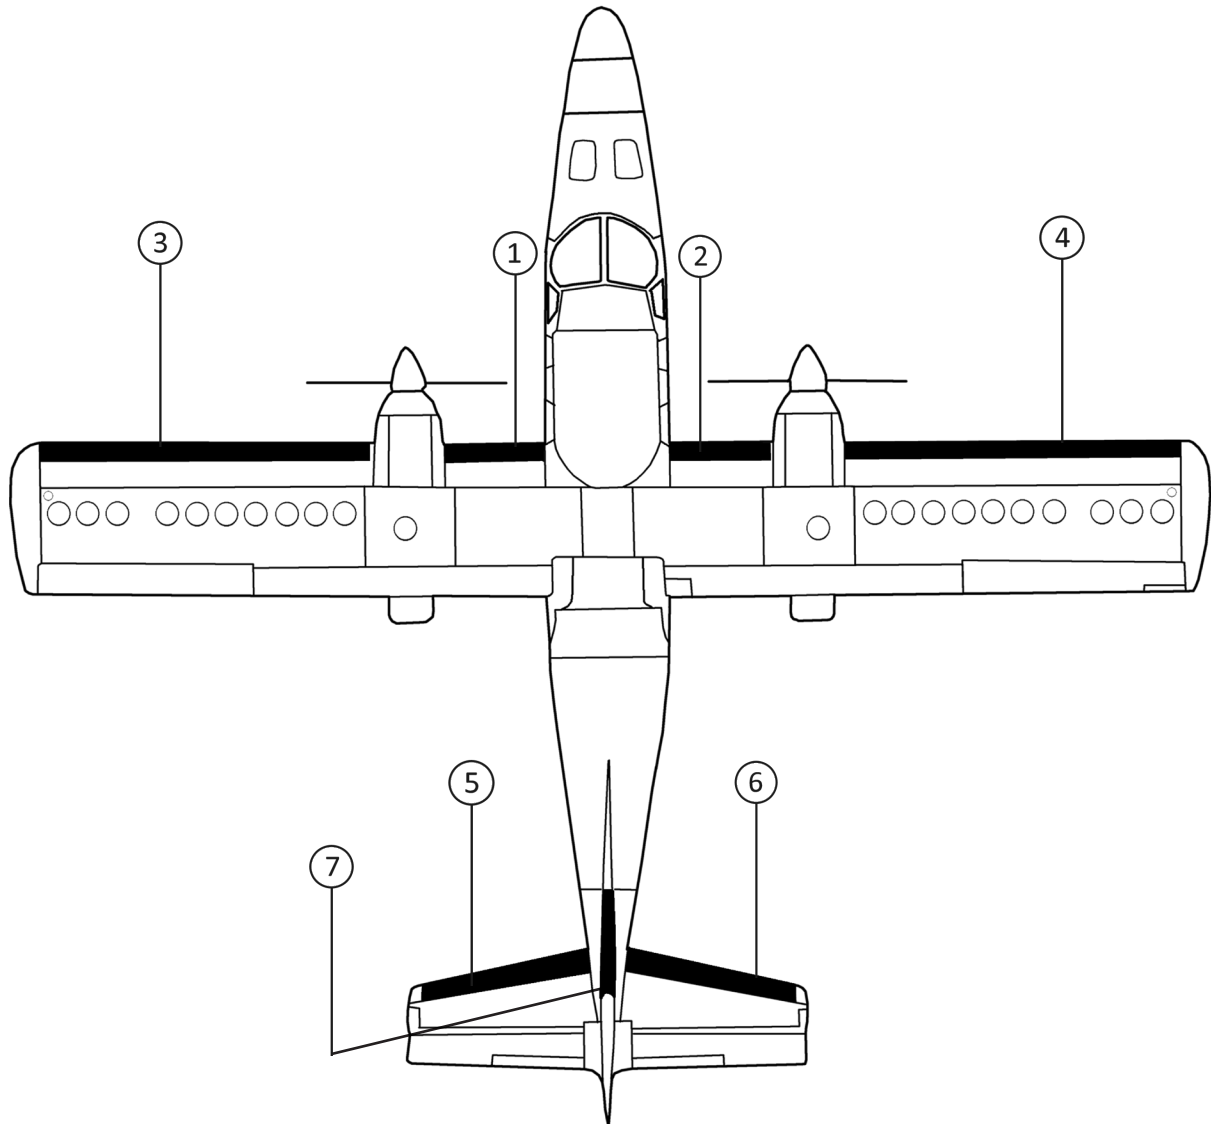

PARTENAVIA AP68TP-600 (VIATOR)

STANDARD DE-ICE BOOTS

POSITION ID	GOODRICH PART NUMBER	AIRCRAFT OEM P/N	DESCRIPTION	QTY PER AIRCRAFT	WT
1	25S-5D5181-07	A-7.8535-007	INBOARD WING LH DE-ICE BOOT	1	0.5
2	25S-5D5181-08	A-7.8535-008	INBOARD WING RH DE-ICE BOOT	1	0.5
3	25S-5D5181-01	A-7.8535-001	OUTBOARD WING LH DE-ICE BOOT	1	3.5
4	25S-5D5181-02	A-7.8535-002	OUTBOARD WING RH DE-ICE BOOT	1	3.5
5	25S-5D5181-03	A-7.8535-003	HORIZONTAL STABILIZER LH (ESTANE®) DE-ICE BOOT	1	1.8
6	25S-5D5181-04	A-7.8535-004	HORIZONTAL STABILIZER RH (ESTANE®) DE-ICE BOOT	1	1.8
7	25S-5D5181-09	A-7.8535-009	VERTICAL STABILIZER DE-ICE BOOT	1	1.5

*ESTANE® DE-ICERS HAVE A SURFACE PLY RESISTANT TO DIESTER TYPE ENGINE OIL

PARTENAVIA AP68TP-600 (VIATOR)