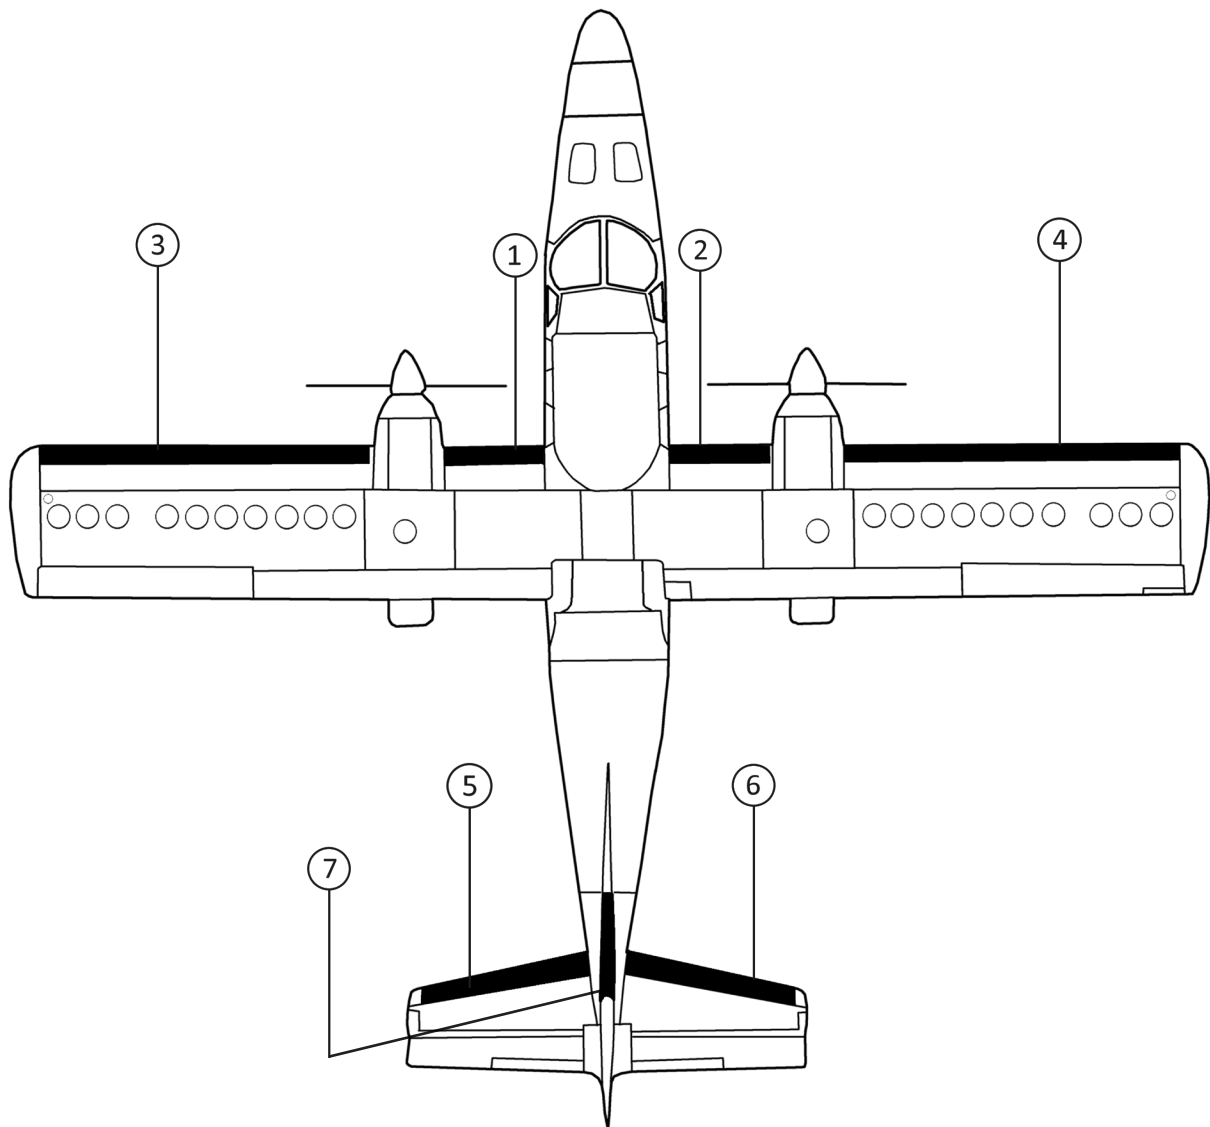

PARTENAVIA AP68TP-300 (SPARTACUS)

STANDARD DE-ICE BOOTS

POSITION ID	GOODRICH PART NUMBER	AIRCRAFT OEM P/N	DESCRIPTION	QTY PER AIRCRAFT	WT
1	25S-5D5181-07	A-7.8535-007	INBOARD WING LH DE-ICE BOOT	1	0.5
2	25S-5D5181-08	A-7.8535-008	INBOARD WING RH DE-ICE BOOT	1	0.5
3	25S-5D5181-01	A-7.8535-001	OUTBOARD WING LH DE-ICE BOOT	1	3.5
4	25S-5D5181-02	A-7.8535-002	OUTBOARD WING RH DE-ICE BOOT	1	3.5
5	25S-5D5181-03	A-7.8535-003	HORIZONTAL STABILIZER LH (ESTANE®) DE-ICE BOOT	1	1.8
6	25S-5D5181-04	A-7.8535-004	HORIZONTAL STABILIZER RH (ESTANE®) DE-ICE BOOT	1	1.8
7	25S-5D5181-05	A-7.8535-005	VERTICAL STABILIZER DE-ICE BOOT	1	1.5

*ESTANE® DE-ICERS HAVE A SURFACE PLY RESISTANT TO DIESTER TYPE ENGINE OIL

PARTENAVIA AP68TP-300 (SPARTACUS)