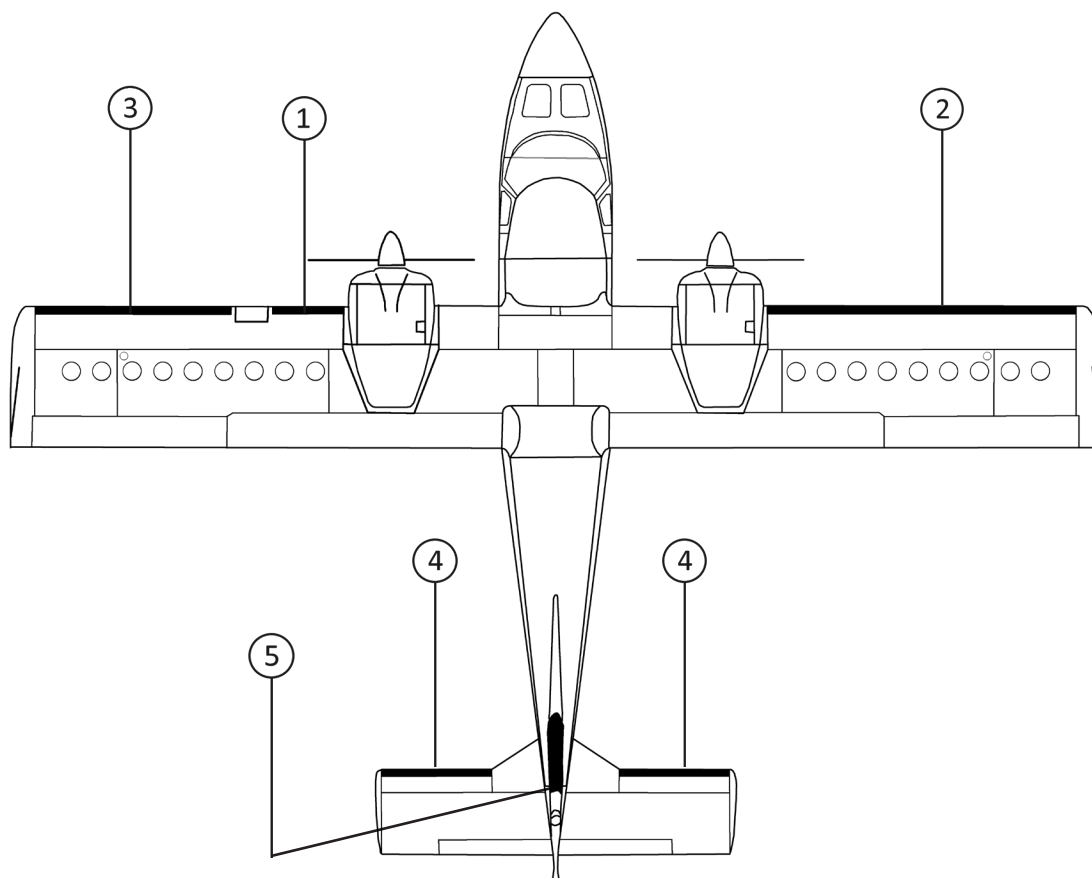

PARTENAVIA P.68B (OBSERVER)

STANDARD DE-ICE BOOTS

POSITION ID	GOODRICH PART NUMBER	AIRCRAFT OEM P/N	DESCRIPTION	QTY PER AIRCRAFT	WT
1	25S-5D5039-01	7.8151-1	NACELLE-LIGHT LH DE-ICE BOOT	1	0.8
2	25S-5D5039-04	R.0466-2	NACELLE-TIP RH DE-ICE BOOT	1	3.5
3	25S-5D5039-03	R.0466-1	LIGHT-TIP LH DE-ICE BOOT	1	2.4
4	25S-5D5039-05	7.8151-5	HORIZONTAL STABILIZER LH/RH DE-ICE BOOT	2	0.9
5	25S-5D5039-07	7.8151-7	VERTICAL STABILIZER DE-ICE BOOT	1	1.4

FASTboot® DE-ICE BOOTS

POSITION ID	GOODRICH PART NUMBER	AIRCRAFT OEM P/N	DESCRIPTION	QTY PER AIRCRAFT	WT
1	P25S-5D5039-01		FASTBOOT® NACELLE-LIGHT LH DE-ICE BOOT	1	0.8
2	P25S-5D5039-04		FASTBOOT® NACELLE-TIP RH DE-ICE BOOT	1	3.5
3	P25S-5D5039-03		FASTBOOT® LIGHT-TIP LH DE-ICE BOOT	1	2.4
4	P25S-5D5039-05		FASTBOOT® HORIZONTAL STABILIZER LH/RH DE-ICE BOOT	2	0.9
5	P25S-5D5039-07		FASTBOOT® VERTICAL STABILIZER DE-ICE BOOT	1	1.4

PARTENAVIA P.68B (OBSERVER)