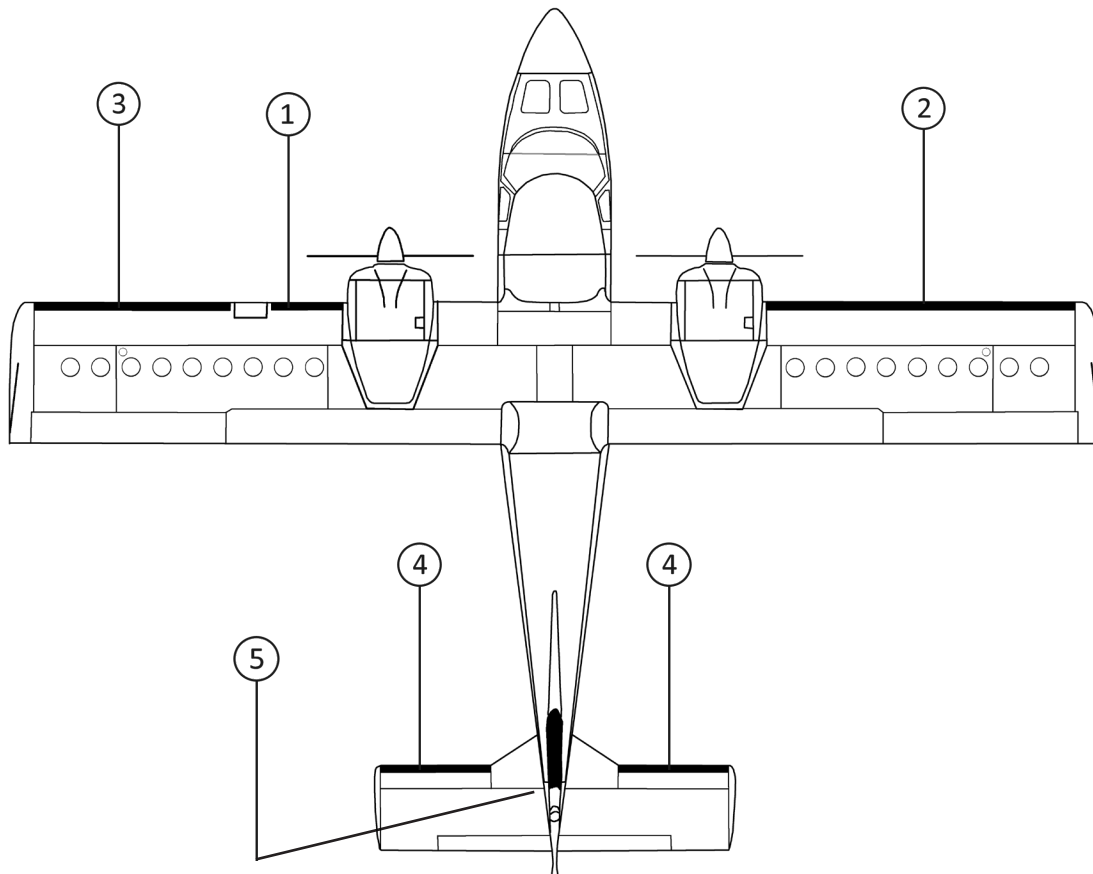

PARTENAVIA P.68 (OBSERVER 2)

STANDARD DE-ICE BOOTS

POSITION ID	GOODRICH PART NUMBER	AIRCRAFT OEM P/N	DESCRIPTION	QTY PER AIRCRAFT	WT
1	25S-5D5039-01	7.8151-1	NACELLE-LIGHT LH DE-ICE BOOT	1	0.8
2	25S-5D5039-04	R.0466-2	NACELLE-TIP RH DE-ICE BOOT	1	3.5
3	25S-5D5039-03	R.0466-1	LIGHT-TIP LH DE-ICE BOOT	1	2.4
4	25S-5D5039-05	7.8151-5	HORIZONTAL STABILIZER LH/RH DE-ICE BOOT	2	0.9
5	25S-5D5039-07	7.8151-7	VERTICAL STABILIZER DE-ICE BOOT	1	1.4

FASTboot® DE-ICE BOOTS

POSITION ID	GOODRICH PART NUMBER	AIRCRAFT OEM P/N	DESCRIPTION	QTY PER AIRCRAFT	WT
1	P25S-5D5039-01		FASTBOOT® NACELLE-LIGHT LH DE-ICE BOOT	1	0.8
2	P25S-5D5039-04		FASTBOOT® NACELLE-TIP RH DE-ICE BOOT	1	3.5
3	P25S-5D5039-03		FASTBOOT® LIGHT-TIP LH DE-ICE BOOT	1	2.4
4	P25S-5D5039-05		FASTBOOT® HORIZONTAL STABILIZER LH/RH DE-ICE BOOT	2	0.9
5	P25S-5D5039-07		FASTBOOT® VERTICAL STABILIZER DE-ICE BOOT	1	1.4

PARTENAVIA P.68 (OBSERVER 2)