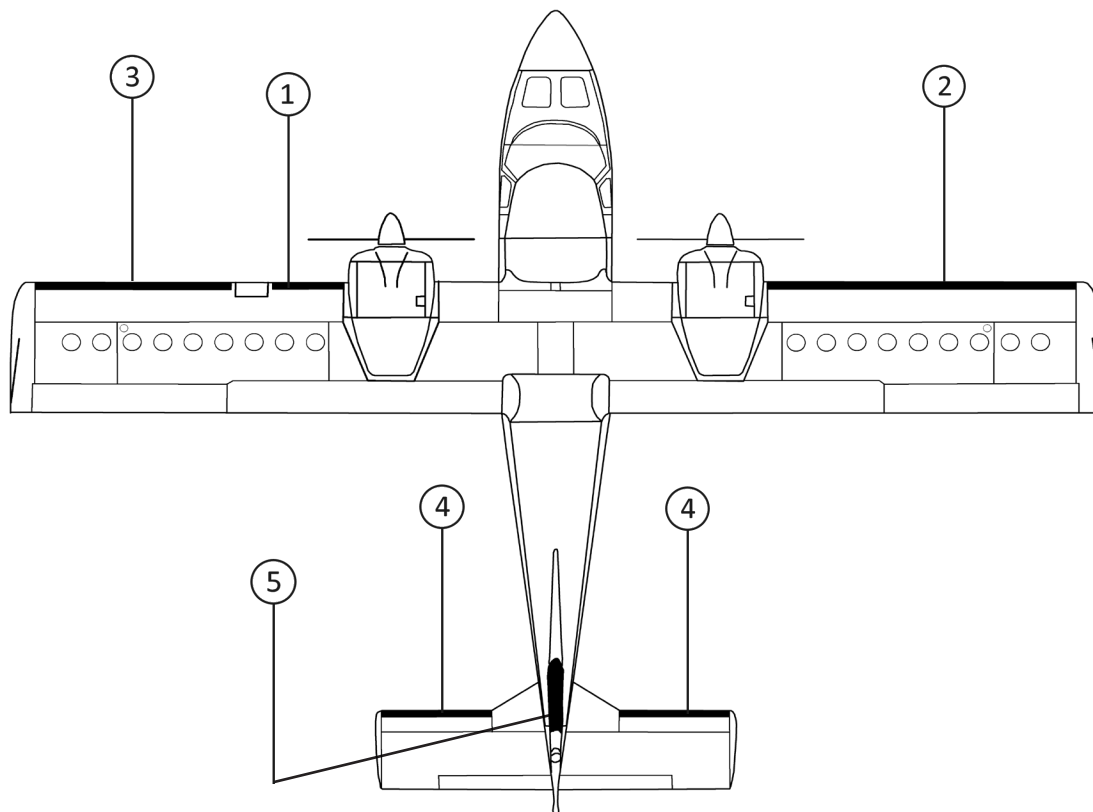

PARTENAVIA P.68C-TC UP TO S/N 313-22

STANDARD DE-ICE BOOTS

POSITION ID	GOODRICH PART NUMBER	AIRCRAFT OEM P/N	DESCRIPTION	QTY PER AIRCRAFT	WT
1	25S-5D5039-01	7.8151-1	NACELLE-LIGHT LH DE-ICE BOOT	1	0.8
2	25S-5D5039-04	R.0466-2	NACELLE-TIP RH DE-ICE BOOT	1	3.5
2	25S-5D5039-08		NACELLE-TIP RH DE-ICE BOOT	1	3.3
3	25S-5D5039-03	R.0466-1	LIGHT-TIP LH DE-ICE BOOT	1	2.4
4	25S-5D5039-05	7.8151-5	HORIZONTAL STABILIZER LH/RH DE-ICE BOOT	2	0.9
5	25S-5D5039-07	7.8151-7	VERTICAL STABILIZER DE-ICE BOOT	1	1.4

FASTboot® DE-ICE BOOTS

POSITION ID	GOODRICH PART NUMBER	AIRCRAFT OEM P/N	DESCRIPTION	QTY PER AIRCRAFT	WT
1	P25S-5D5039-01		FASTBOOT® NACELLE-LIGHT LH DE-ICE BOOT	1	0.8
2	P25S-5D5039-04		FASTBOOT® NACELLE-TIP RH DE-ICE BOOT	1	3.5
2	P25S-5D5039-08		FASTBOOT® NACELLE-TIP RH DE-ICE BOOT	1	3.3
3	P25S-5D5039-03		FASTBOOT® LIGHT-TIP LH DE-ICE BOOT	1	2.4
4	P25S-5D5039-05		FASTBOOT® HORIZONTAL STABILIZER LH/RH DE-ICE BOOT	2	0.9
5	P25S-5D5039-07		FASTBOOT® VERTICAL STABILIZER DE-ICE BOOT	1	1.4

PARTENAVIA P.68C-TC UP TO S/N 313-22