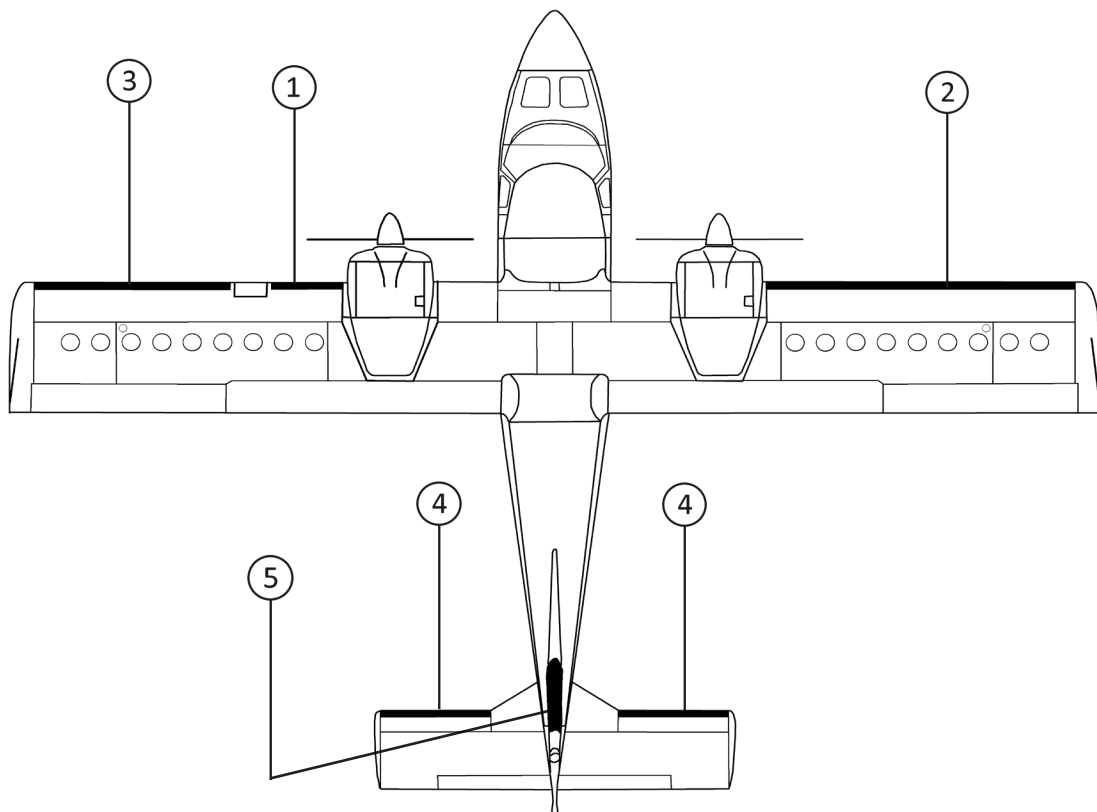

PARTENAVIA P.68R

PARTENAVIA P.68R

STANDARD DE-ICE BOOTS

POSITION ID	GOODRICH PART NUMBER	AIRCRAFT OEM P/N	DESCRIPTION	QTY PER AIRCRAFT	WT
1	25S-5D5039-01	7.8151-1	NACELLE-LIGHT LH DE-ICE BOOT	1	0.8
2	25S-5D5039-04	R.0466-2	NACELLE-TIP RH DE-ICE BOOT	1	3.5
3	25S-5D5039-03	R.0466-1	LIGHT-TIP LH DE-ICE BOOT	1	2.4
4	25S-5D5039-05	7.8151-5	HORIZONTAL STABILIZER LH/RH DE-ICE BOOT	2	0.9
5	25S-5D5039-07	7.8151-7	VERTICAL STABILIZER DE-ICE BOOT	1	1.4

FASTboot® DE-ICE BOOTS

POSITION ID	GOODRICH PART NUMBER	AIRCRAFT OEM P/N	DESCRIPTION	QTY PER AIRCRAFT	WT
1	P25S-5D5039-01		FASTBOOT® NACELLE-LIGHT LH DE-ICE BOOT	1	0.8
2	P25S-5D5039-04		FASTBOOT® NACELLE-TIP RH DE-ICE BOOT	1	3.5
3	P25S-5D5039-03		FASTBOOT® LIGHT-TIP LH DE-ICE BOOT	1	2.4
4	P25S-5D5039-05		FASTBOOT® HORIZONTAL STABILIZER LH/RH DE-ICE BOOT	2	0.9
5	P25S-5D5039-07		FASTBOOT® VERTICAL STABILIZER DE-ICE BOOT	1	1.4