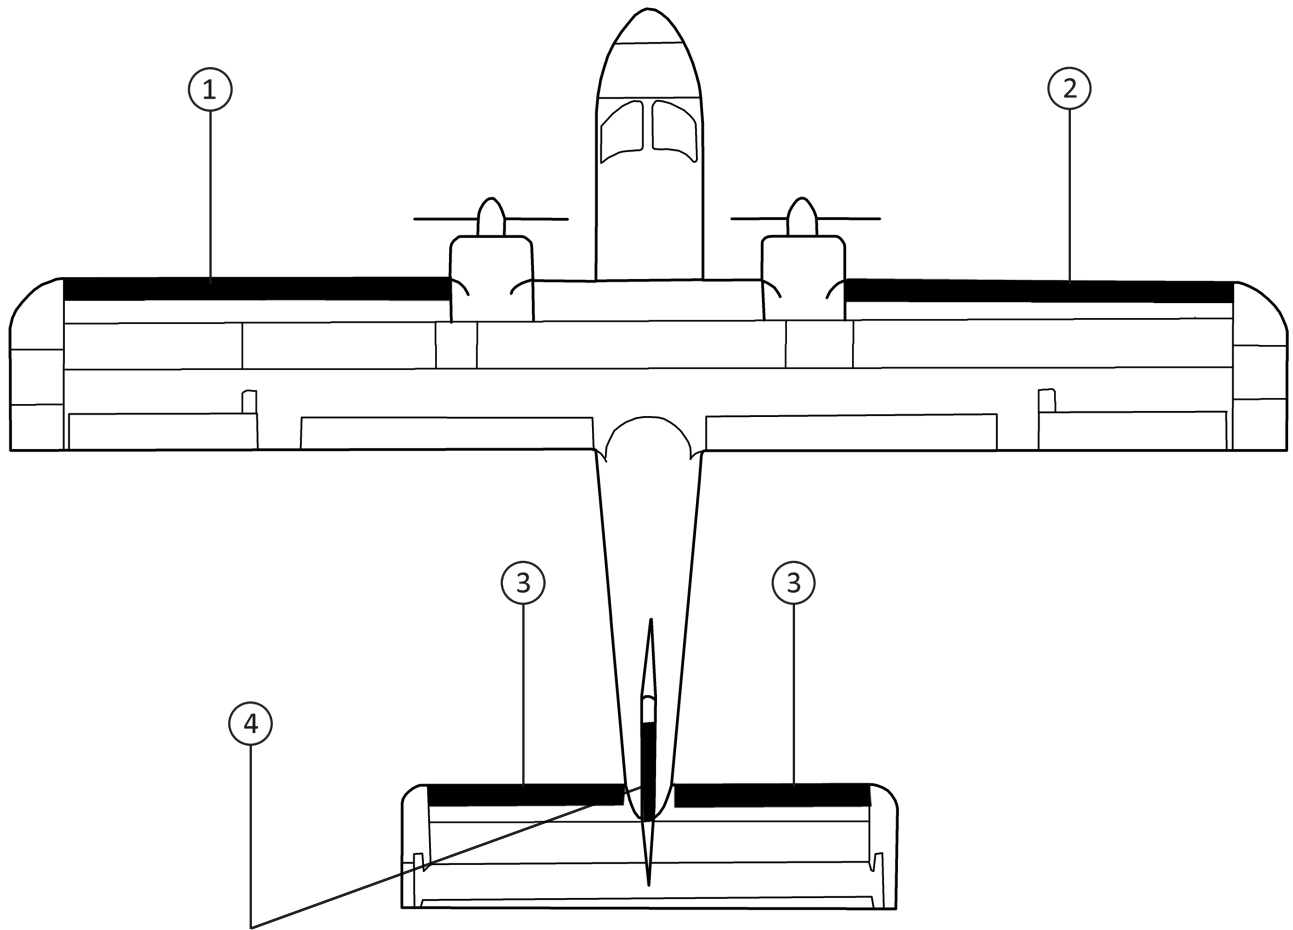

B-N GROUP LTD. (BRITTEN-NORMAN) BN-2T (TURBINE ISLANDER)

STANDARD DE-ICE BOOTS

POSITION ID	GOODRICH PART NUMBER	AIRCRAFT OEM P/N	DESCRIPTION	QTY PER AIRCRAFT	WT
1	25S-5D5035-01		NACELLE-TIP LH DE-ICE BOOT	1	5.0
2	25S-5D5035-02		NACELLE-TIP RH DE-ICE BOOT	1	5.0
3	25S-5D5035-11		HORIZONTAL STABILIZER LH/RH DE-ICE BOOT	2	1.7
4	25S-5D5035-05		VERTICAL STABILIZER DE-ICE BOOT	1	1.5

OPTIONAL STANDARD DE-ICE BOOTS

POSITION ID	GOODRICH PART NUMBER	AIRCRAFT OEM P/N	DESCRIPTION	QTY PER AIRCRAFT	WT
3	25S-5D5035-03		HORIZONTAL STABILIZER LH/RH DE-ICE BOOT	2	3.0

FASTboot® DE-ICE BOOTS

POSITION ID	GOODRICH PART NUMBER	AIRCRAFT OEM P/N	DESCRIPTION	QTY PER AIRCRAFT	WT
1	P25S-5D5035-01		FASTBOOT® NACELLE-TIP LH DE-ICE BOOT	1	5.0
2	P25S-5D5035-02		FASTBOOT® NACELLE-TIP RH DE-ICE BOOT	1	5.0
3	P25S-5D5035-11		FASTBOOT® HORIZONTAL STABILIZER LH/RH DE-ICE BOOT	2	1.7
4	P25S-5D5035-05		FASTBOOT® VERTICAL STABILIZER DE-ICE BOOT	1	1.5

OPTIONAL FASTboot® DE-ICE BOOTS

POSITION ID	GOODRICH PART NUMBER	AIRCRAFT OEM P/N	DESCRIPTION	QTY PER AIRCRAFT	WT
3	P25S-5D5035-03		FASTBOOT® HORIZONTAL STABILIZER LH/RH DE-ICE BOOT	2	3.0

B-N GROUP LTD. (BRITTEN-NORMAN) BN-2T (TURBINE ISLANDER)

B-N GROUP LTD. (BRITTEN-NORMAN) BN-2T (TURBINE ISLANDER)

B-N GROUP LTD. (BRITTEN-NORMAN) BN-2T (TURBINE ISLANDER)