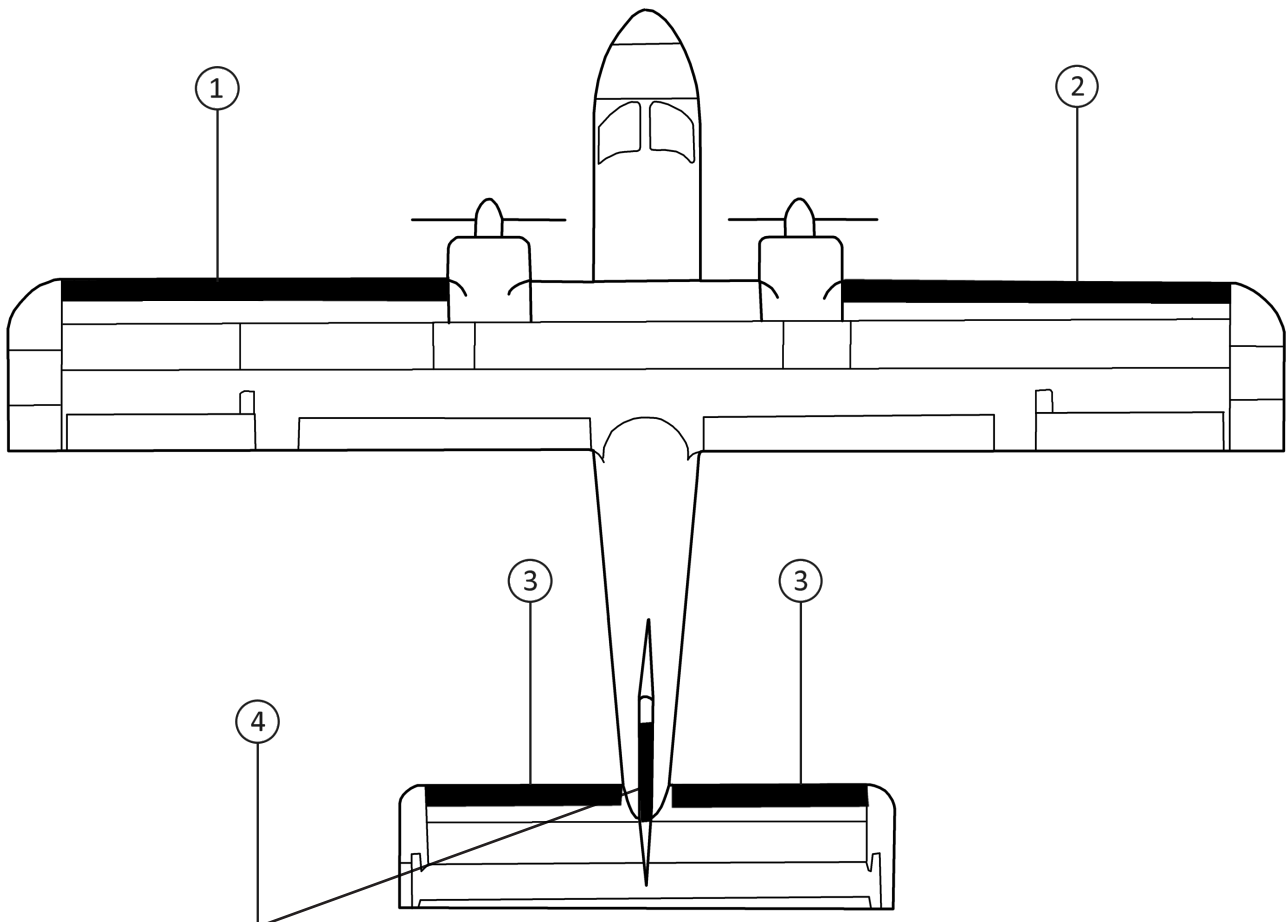

B-N GROUP LTD. (BRITTEN-NORMAN) BN-2A (ISLANDER)

STANDARD DE-ICE BOOTS

POSITION ID	GOODRICH PART NUMBER	AIRCRAFT OEM P/N	DESCRIPTION	QTY PER AIRCRAFT	WT
1	25S-5D5035-01		NACELLE-TIP LH DE-ICE BOOT	1	5.0
2	25S-5D5035-02		NACELLE-TIP RH DE-ICE BOOT	1	5.0
3	25S-5D5035-11		HORIZONTAL STABILIZER LH/RH DE-ICE BOOT	2	1.7
4	25S-5D5035-05		VERTICAL STABILIZER DE-ICE BOOT	1	1.5

FASTboot® DE-ICE BOOTS

POSITION ID	GOODRICH PART NUMBER	AIRCRAFT OEM P/N	DESCRIPTION	QTY PER AIRCRAFT	WT
1	P25S-5D5035-01		FASTBOOT® NACELLE-TIP LH DE-ICE BOOT	1	5.0
2	P25S-5D5035-02		FASTBOOT® NACELLE-TIP RH DE-ICE BOOT	1	5.0
3	P25S-5D5035-11		FASTBOOT® HORIZONTAL STABILIZER LH/RH DE-ICE BOOT	2	1.7
4	P25S-5D5035-05		FASTBOOT® VERTICAL STABILIZER DE-ICE BOOT	1	1.5