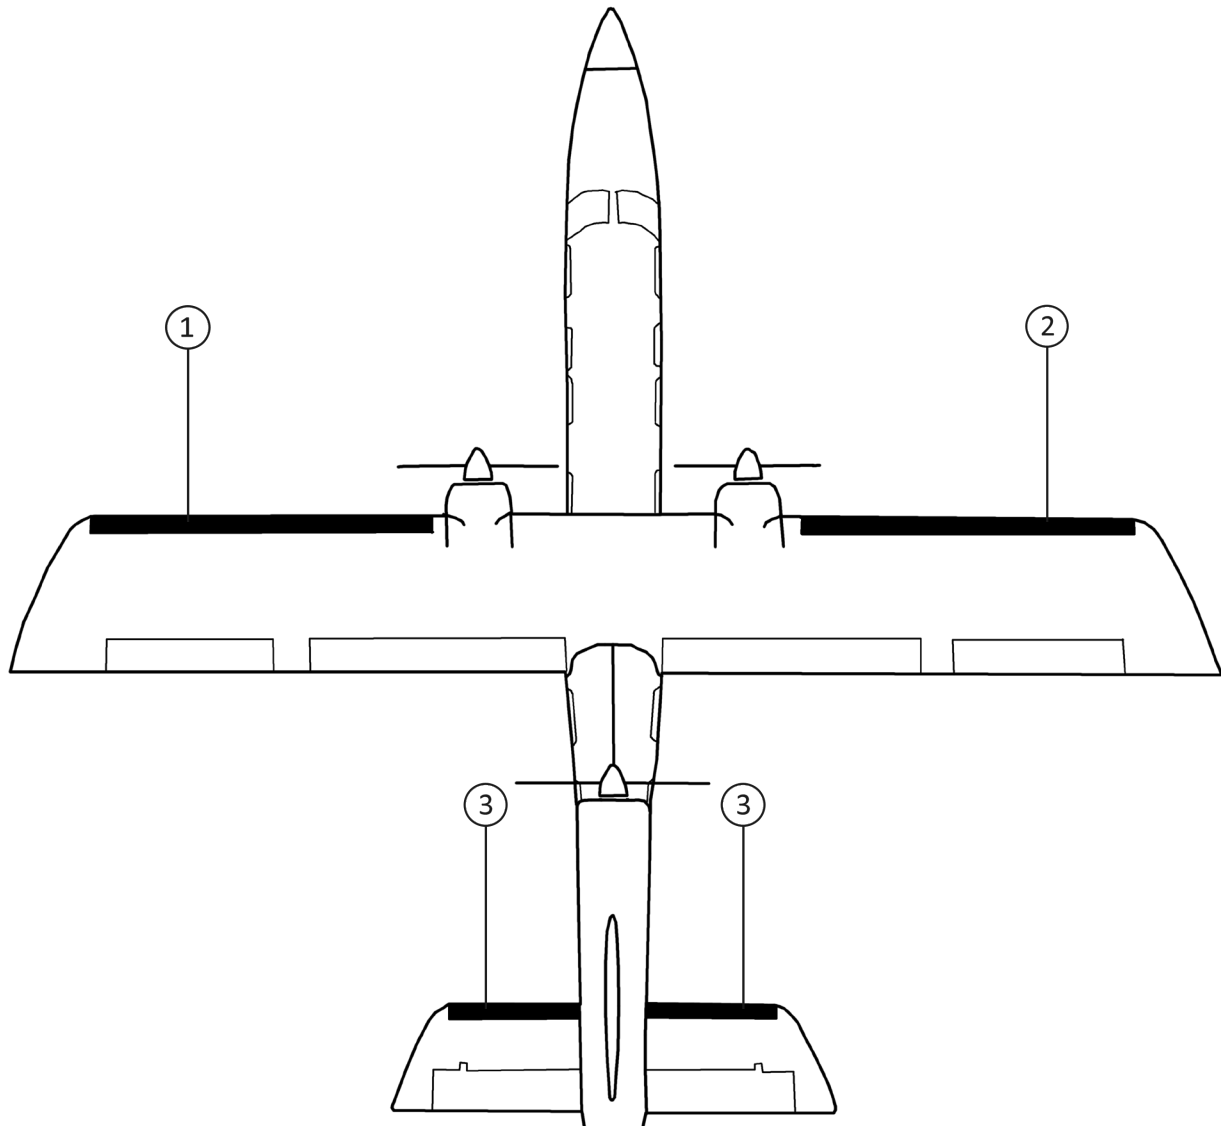

B-N GROUP LTD. (BRITTEN-NORMAN) BN-2A MK III (TRISLANDER)

STANDARD DE-ICE BOOTS

POSITION ID	GOODRICH PART NUMBER	AIRCRAFT OEM P/N	DESCRIPTION	QTY PER AIRCRAFT	WT
1	25S-5D5035-01		NACELLE-TIP LH DE-ICE BOOT	1	5.0
2	25S-5D5035-02		NACELLE-TIP RH DE-ICE BOOT	1	5.0
3	25S-5D5035-11		HORIZONTAL STABILIZER LH/RH DE-ICE BOOT	2	1.7

FASTboot® DE-ICE BOOTS

POSITION ID	GOODRICH PART NUMBER	AIRCRAFT OEM P/N	DESCRIPTION	QTY PER AIRCRAFT	WT
1	P25S-5D5035-01		FASTBOOT® NACELLE-TIP LH DE-ICE BOOT	1	5.0
2	P25S-5D5035-02		FASTBOOT® NACELLE-TIP RH DE-ICE BOOT	1	5.0
3	P25S-5D5035-11		FASTBOOT® HORIZONTAL STABILIZER LH/RH DE-ICE BOOT	2	1.7

B-N GROUP LTD. (BRITTEN-NORMAN) BN-2A MK III (TRISLANDER)