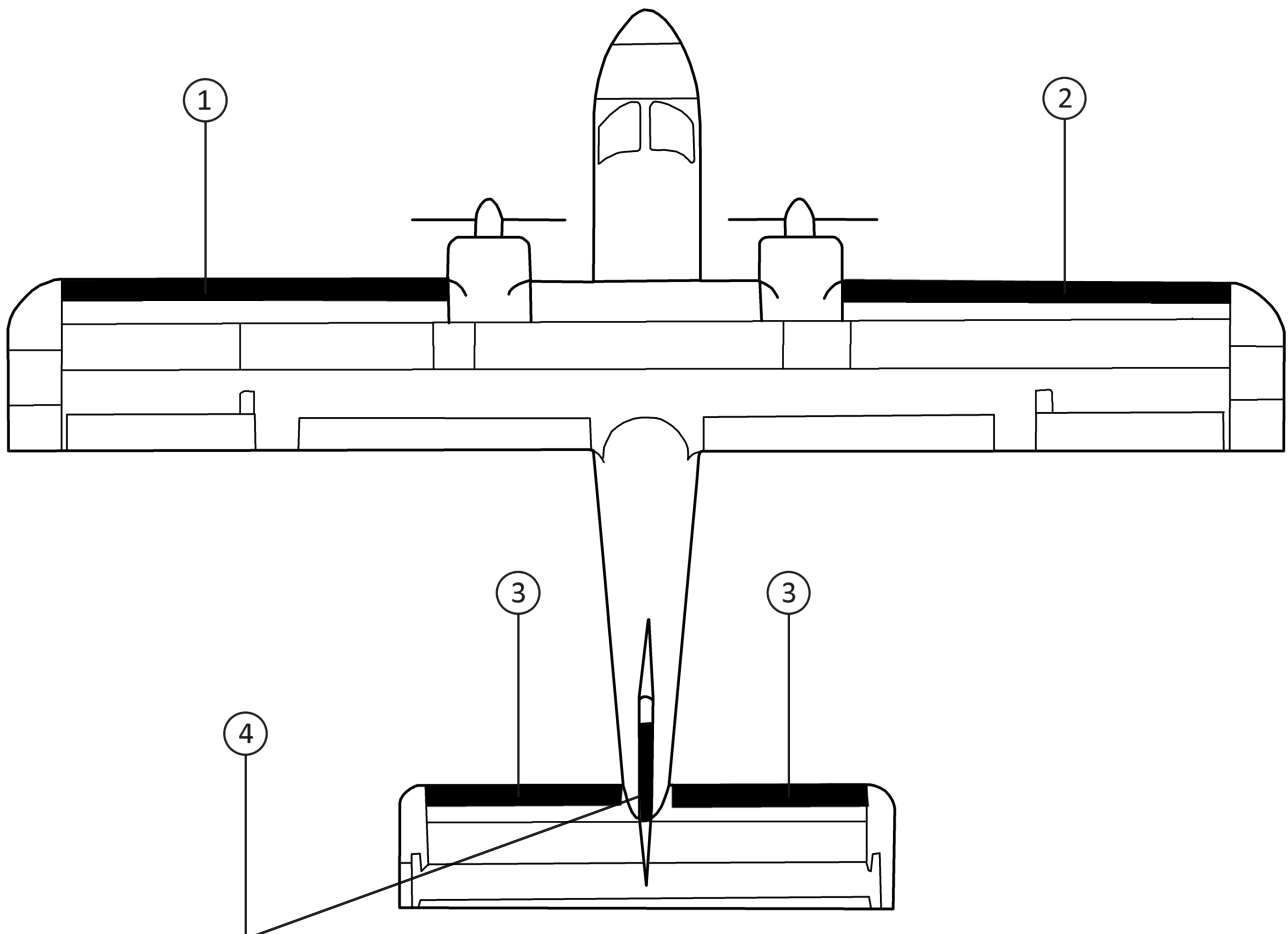

B-N GROUP LTD. (BRITTEN-NORMAN) BN-2B (ISLANDER II)

STANDARD DE-ICE BOOTS

POSITION ID	GOODRICH PART NUMBER	AIRCRAFT OEM P/N	DESCRIPTION	QTY PER AIRCRAFT	WT
1	25S-5D5035-01		NACELLE-TIP LH DE-ICE BOOT	1	5.0
2	25S-5D5035-02		NACELLE-TIP RH DE-ICE BOOT	1	5.0
3	25S-5D5035-11		HORIZONTAL STABILIZER LH/RH DE-ICE BOOT	2	1.7
4	25S-5D5035-05		VERTICAL STABILIZER DE-ICE BOOT	1	1.5

FASTboot® DE-ICE BOOTS

POSITION ID	GOODRICH PART NUMBER	AIRCRAFT OEM P/N	DESCRIPTION	QTY PER AIRCRAFT	WT
1	25S-5D5035-01		NACELLE-TIP LH DE-ICE BOOT	1	5.0
2	25S-5D5035-02		NACELLE-TIP RH DE-ICE BOOT	1	5.0
3	25S-5D5035-11		HORIZONTAL STABILIZER LH/RH DE-ICE BOOT	2	1.7
4	25S-5D5035-05		VERTICAL STABILIZER DE-ICE BOOT	1	1.5