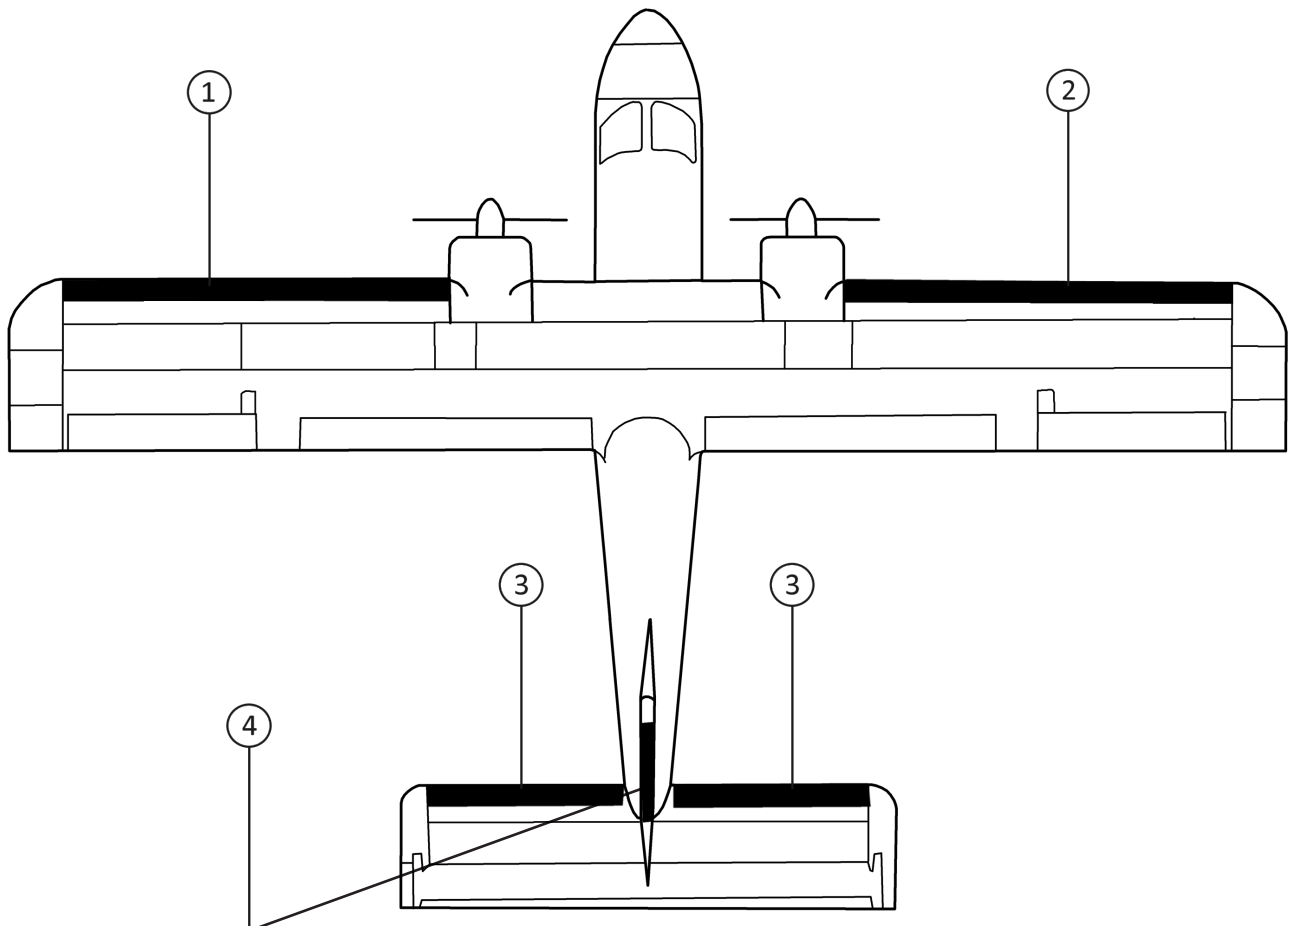

B-N GROUP LTD. (BRITTEN-NORMAN) BN-2 (ISLANDER)
STANDARD DE-ICE BOOTS

POSITION ID	GOODRICH PART NUMBER	AIRCRAFT OEM P/N	DESCRIPTION	QTY PER AIRCRAFT	WT
1	25S-5D5035-01		NACELLE-TIP LH DE-ICE BOOT	1	5.0
2	25S-5D5035-02		NACELLE-TIP RH DE-ICE BOOT	1	5.0
3	25S-5D5035-11		HORIZONTAL STABILIZER LH/RH DE-ICE BOOT	2	1.7
4	25S-5D5035-05		VERTICAL STABILIZER DE-ICE BOOT	1	1.5

FASTboot® DE-ICE BOOTS

POSITION ID	GOODRICH PART NUMBER	AIRCRAFT OEM P/N	DESCRIPTION	QTY PER AIRCRAFT	WT
1	P25S-5D5035-01		FASTBOOT® NACELLE-TIP LH DE-ICE BOOT	1	5.0
2	P25S-5D5035-02		FASTBOOT® NACELLE-TIP RH DE-ICE BOOT	1	5.0
3	P25S-5D5035-11		FASTBOOT® HORIZONTAL STABILIZER LH/RH DE-ICE BOOT	2	1.7
4	P25S-5D5035-05		FASTBOOT® VERTICAL STABILIZER DE-ICE BOOT	1	1.5