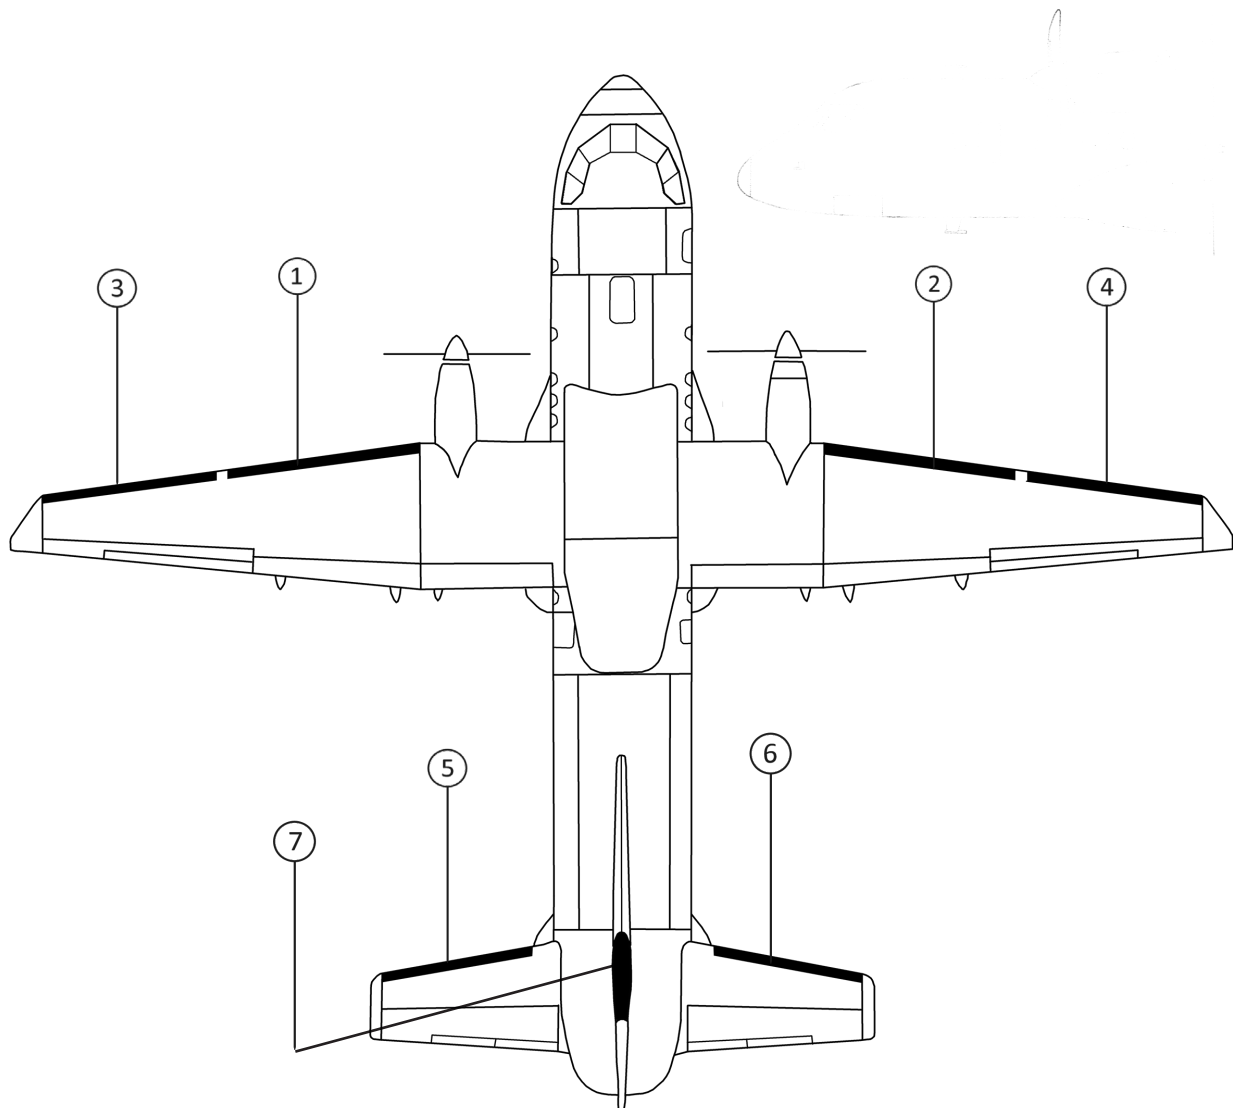

CASA (AIRBUS DEFENSE AND SPACE S.A.) CN-235-200

OPTIONAL FASTboot® DE-ICE BOOTS

POSITION ID	GOODRICH PART NUMBER	AIRCRAFT OEM P/N	DESCRIPTION	QTY PER AIRCRAFT	WT
5	P29S-7D5154-09*		FASTBOOT® HORIZONTAL STABILIZER LH (ESTANE®) DE-ICE BOOT	1	4.7
5	P29S-7D5154-21		FASTBOOT® HORIZONTAL STABILIZER LH DE-ICE BOOT	1	6.1
5	P29S-7D5154-23		FASTBOOT® HORIZONTAL STABILIZER LH (ESTANE®) DE-ICE BOOT	1	6.1
6	P29S-7D5154-10*		FASTBOOT® HORIZONTAL STABILIZER RH (ESTANE®) DE-ICE BOOT	1	4.7
6	P29S-7D5154-22		FASTBOOT® HORIZONTAL STABILIZER RH DE-ICE BOOT	1	6.1
7	P29S-7D5154-24		FASTBOOT® HORIZONTAL STABILIZER RH (ESTANE®) DE-ICE BOOT	1	6.1

*(P)29S-7D5154-21-22-23-24 REPLACE -5-6-9-10 RESPECTIVELY

*ESTANE® DE-ICERS HAVE A SURFACE PLY RESISTANT TO DIESTER TYPE ENGINE OIL