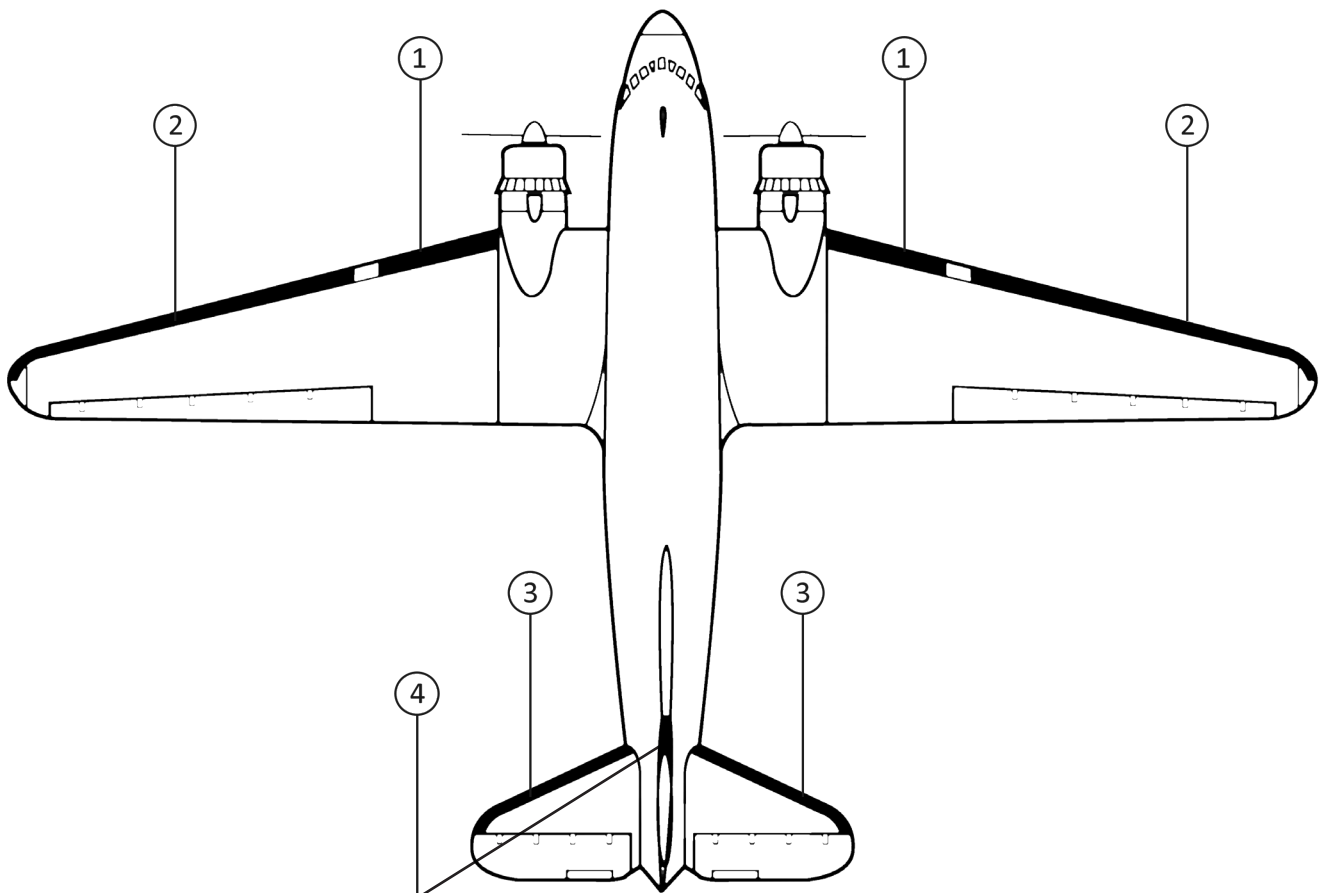

DOUGLAS DC-3 WITH LIGHTS (MILITARY DESIGNATION C-47)
STANDARD DE-ICE BOOTS

| POSITION ID | GOODRICH PART NUMBER | AIRCRAFT OEM P/N | DESCRIPTION | QTY PER AIRCRAFT | WT |
|-------------|----------------------|------------------|--|------------------|------|
| 1 | 11-149-20-1 | | NACELLE-LIGHT LH/RH DE-ICE BOOT | 2 | 7.3 |
| 2 | 11-149-21-1 | | LIGHT-TIP LH/RH DE-ICE BOOT | 2 | 23.4 |
| 3 | 11-149-15-1 | | HORIZONTAL STABILIZER LH/RH DE-ICE BOOT (REPLACEMENT FOR 11-364 SERIES ON C-47 AIRCRAFT) | 2 | 7.4 |
| 4 | 11-149-16-1 | | VERTICAL STABILIZER DE-ICE BOOT (CHECK W/ AIRCRAFT MANUFACTURER FOR CORRECT APPLICATION) (REPLACEMENT FOR 11-364 SERIES ON C-47 AIRCRAFT) | 1 | 5.0 |

OPTIONAL STANDARD DE-ICE BOOTS

| POSITION ID | GOODRICH PART NUMBER | AIRCRAFT OEM P/N | DESCRIPTION | QTY PER AIRCRAFT | WT |
|-------------|----------------------|------------------|---|------------------|-----|
| 4 | 11-149-17-1 | | VERTICAL STABILIZER (EXTENDED) DE-ICE BOOT (CHECK W/ AIRCRAFT MANUFACTURER FOR CORRECT APPLICATION) | 1 | 5.8 |
| 4 | 11-149-18-1 | | VERTICAL STABILIZER DE-ICE BOOT (CHECK W/ AIRCRAFT MANUFACTURER FOR CORRECT APPLICATION) | 1 | 4.9 |

DOUGLAS DC-3 WITH LIGHTS (MILITARY DESIGNATION C-47)

DOUGLAS DC-3 WITHOUT LIGHTS (MILITARY DESIGNATION C-47)
STANDARD DE-ICE BOOTS

| POSITION ID | GOODRICH PART NUMBER | AIRCRAFT OEM P/N | DESCRIPTION | QTY PER AIRCRAFT | WT |
|-------------|----------------------|------------------|--|------------------|------|
| 1 | 11-728-7-1 | | NACELLE-BREAK LH/RH DE-ICE BOOT | 1 | 6.9 |
| 2 | 11-728-2-1 | | LIGHT-TIP LH/RH DE-ICE BOOT | 2 | 20.8 |
| 3 | 11-728-5-1 | | HORIZONTAL STABILIZER LH/RH DE-ICE BOOT | 2 | 8.6 |
| 4 | 11-728-8-1 | | VERTICAL STABILIZER DE-ICE BOOT (CHECK W/ AIRCRAFT MANUFACTURER FOR CORRECT APPLICATION) | 1 | 4.6 |

DOUGLAS DC-4 (MILITARY DESIGNATION C-54)