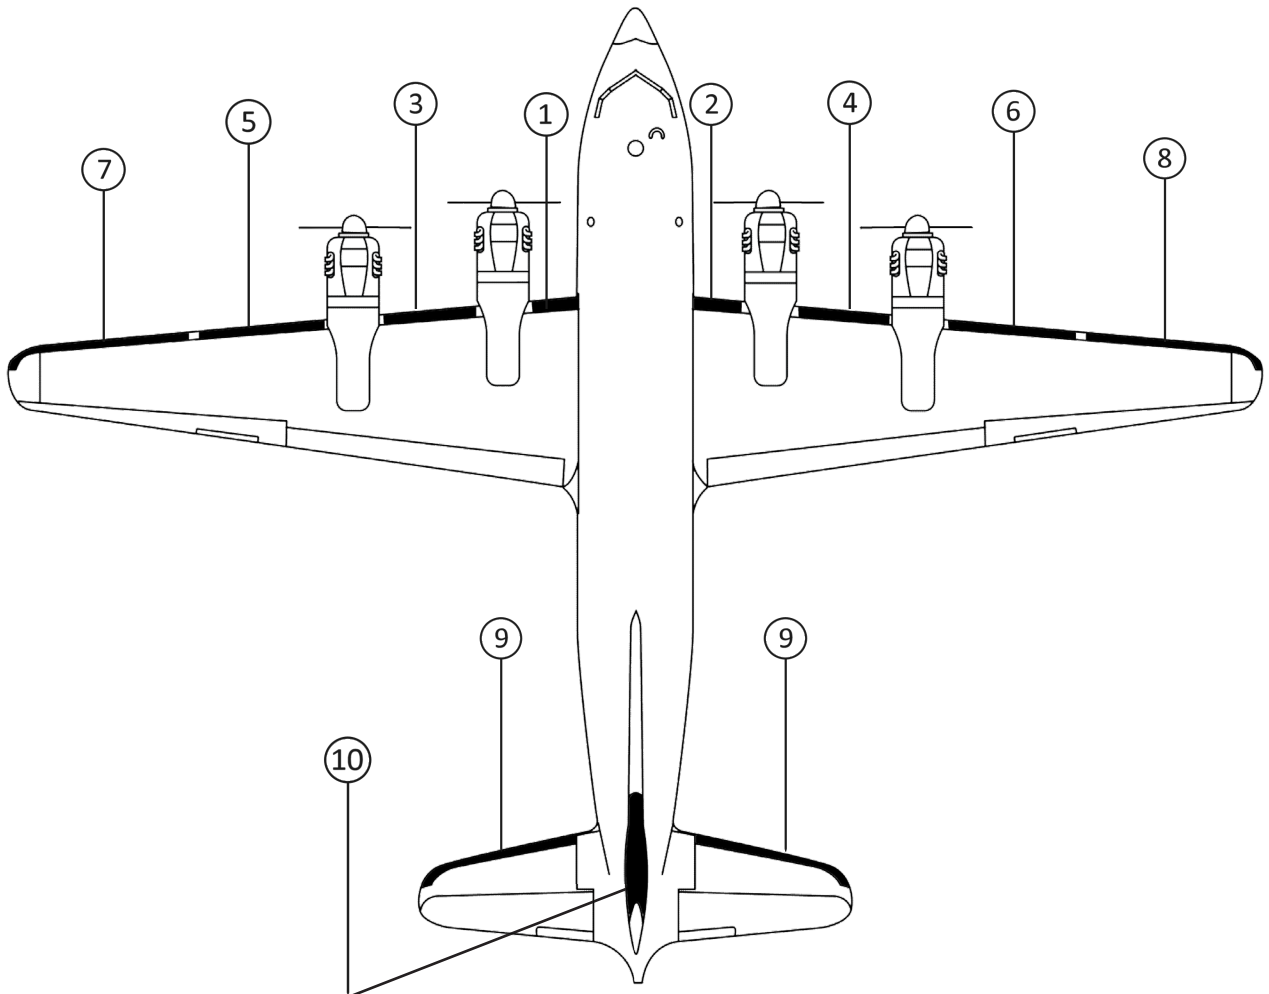

DOUGLAS DC-3 WITH LIGHTS (MILITARY DESIGNATION C-47)
STANDARD DE-ICE BOOTS

| POSITION ID | GOODRICH PART NUMBER | AIRCRAFT OEM P/N | DESCRIPTION | QTY PER AIRCRAFT | WT |
|-------------|----------------------|------------------|--|------------------|------|
| 1 | 11-149-20-1 | | NACELLE-LIGHT LH/RH DE-ICE BOOT | 2 | 7.3 |
| 2 | 11-149-21-1 | | LIGHT-TIP LH/RH DE-ICE BOOT | 2 | 23.4 |
| 3 | 11-149-15-1 | | HORIZONTAL STABILIZER LH/RH DE-ICE BOOT (REPLACEMENT FOR 11-364 SERIES ON C-47 AIRCRAFT) | 2 | 7.4 |
| 4 | 11-149-16-1 | | VERTICAL STABILIZER DE-ICE BOOT (CHECK W/ AIRCRAFT MANUFACTURER FOR CORRECT APPLICATION) (REPLACEMENT FOR 11-364 SERIES ON C-47 AIRCRAFT) | 1 | 5.0 |

OPTIONAL STANDARD DE-ICE BOOTS

| POSITION ID | GOODRICH PART NUMBER | AIRCRAFT OEM P/N | DESCRIPTION | QTY PER AIRCRAFT | WT |
|-------------|----------------------|------------------|---|------------------|-----|
| 4 | 11-149-17-1 | | VERTICAL STABILIZER (EXTENDED) DE-ICE BOOT (CHECK W/ AIRCRAFT MANUFACTURER FOR CORRECT APPLICATION) | 1 | 5.8 |
| 4 | 11-149-18-1 | | VERTICAL STABILIZER DE-ICE BOOT (CHECK W/ AIRCRAFT MANUFACTURER FOR CORRECT APPLICATION) | 1 | 4.9 |

DOUGLAS DC-3 WITH LIGHTS (MILITARY DESIGNATION C-47)

DOUGLAS DC-3 WITHOUT LIGHTS (MILITARY DESIGNATION C-47)
STANDARD DE-ICE BOOTS

| POSITION ID | GOODRICH PART NUMBER | AIRCRAFT OEM P/N | DESCRIPTION | QTY PER AIRCRAFT | WT |
|-------------|----------------------|------------------|--|------------------|------|
| 1 | 11-728-7-1 | | NACELLE-BREAK LH/RH DE-ICE BOOT | 1 | 6.9 |
| 2 | 11-728-2-1 | | LIGHT-TIP LH/RH DE-ICE BOOT | 2 | 20.8 |
| 3 | 11-728-5-1 | | HORIZONTAL STABILIZER LH/RH DE-ICE BOOT | 2 | 8.6 |
| 4 | 11-728-8-1 | | VERTICAL STABILIZER DE-ICE BOOT (CHECK W/ AIRCRAFT MANUFACTURER FOR CORRECT APPLICATION) | 1 | 4.6 |

DOUGLAS DC-4 (MILITARY DESIGNATION C-54)