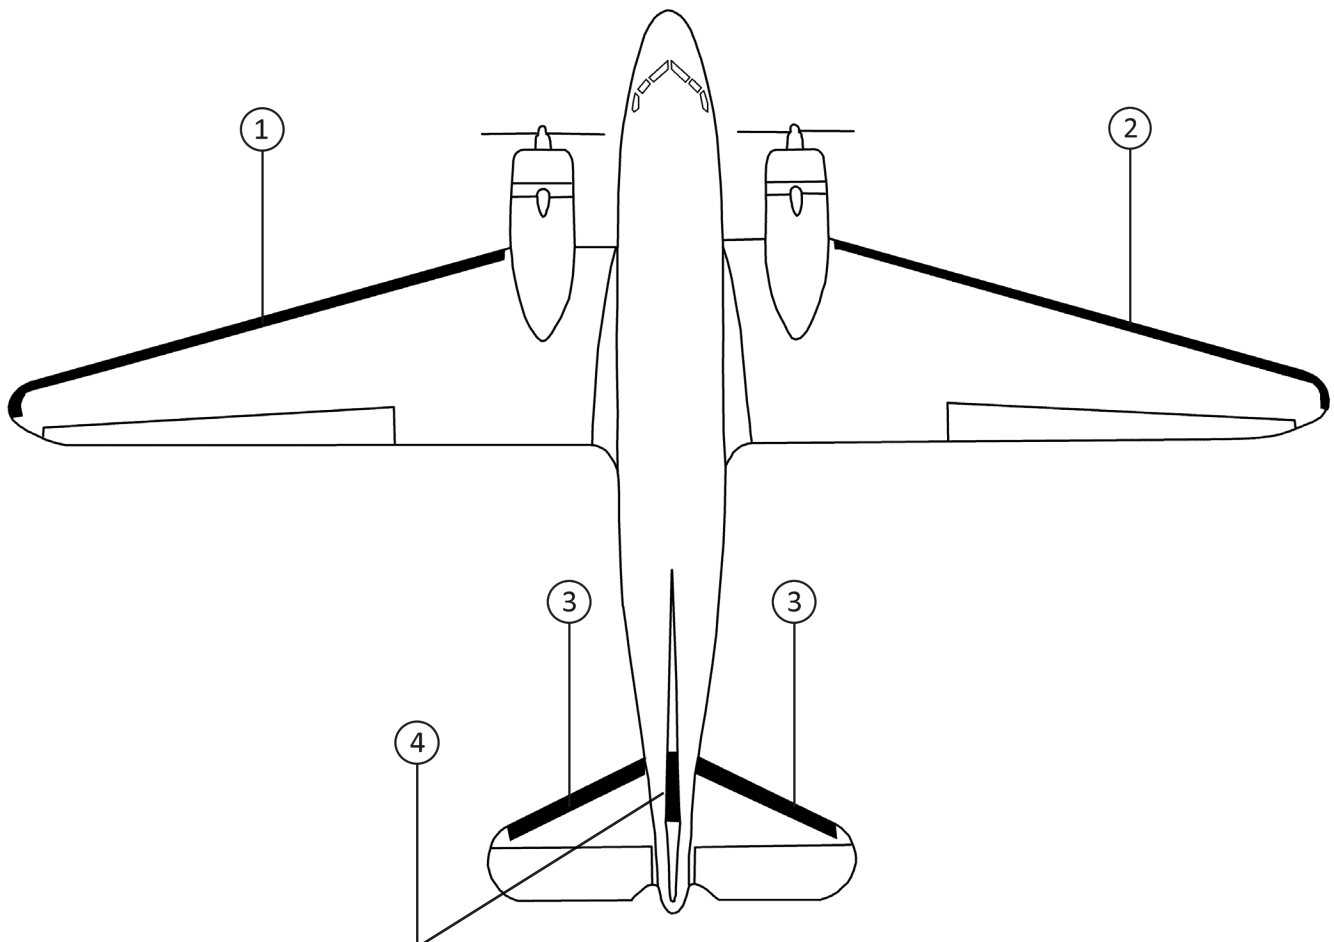

DOUGLAS DC-3 WITHOUT LIGHTS (MILITARY DESIGNATION C-47)

STANDARD DE-ICE BOOTS

POSITION ID	GOODRICH PART NUMBER	AIRCRAFT OEM P/N	DESCRIPTION	QTY PER AIRCRAFT	WT
1	11-728-7-1		NACELLE-BREAK LH/RH DE-ICE BOOT	1	6.9
2	11-728-2-1		LIGHT-TIP LH/RH DE-ICE BOOT	2	20.8
3	11-728-5-1		HORIZONTAL STABILIZER LH/RH DE-ICE BOOT	2	8.6
4	11-728-8-1		VERTICAL STABILIZER DE-ICE BOOT (CHECK W/ AIRCRAFT MANUFACTURER FOR CORRECT APPLICATION)	1	4.6

OPTIONAL STANDARD DE-ICE BOOTS

POSITION ID	GOODRICH PART NUMBER	AIRCRAFT OEM P/N	DESCRIPTION	QTY PER AIRCRAFT	WT
4	11-728-6-1		VERTICAL STABILIZER (EXTENDED) DE-ICE BOOT (CHECK W/ AIRCRAFT MANUFACTURER FOR CORRECT APPLICATION)	1	4.9