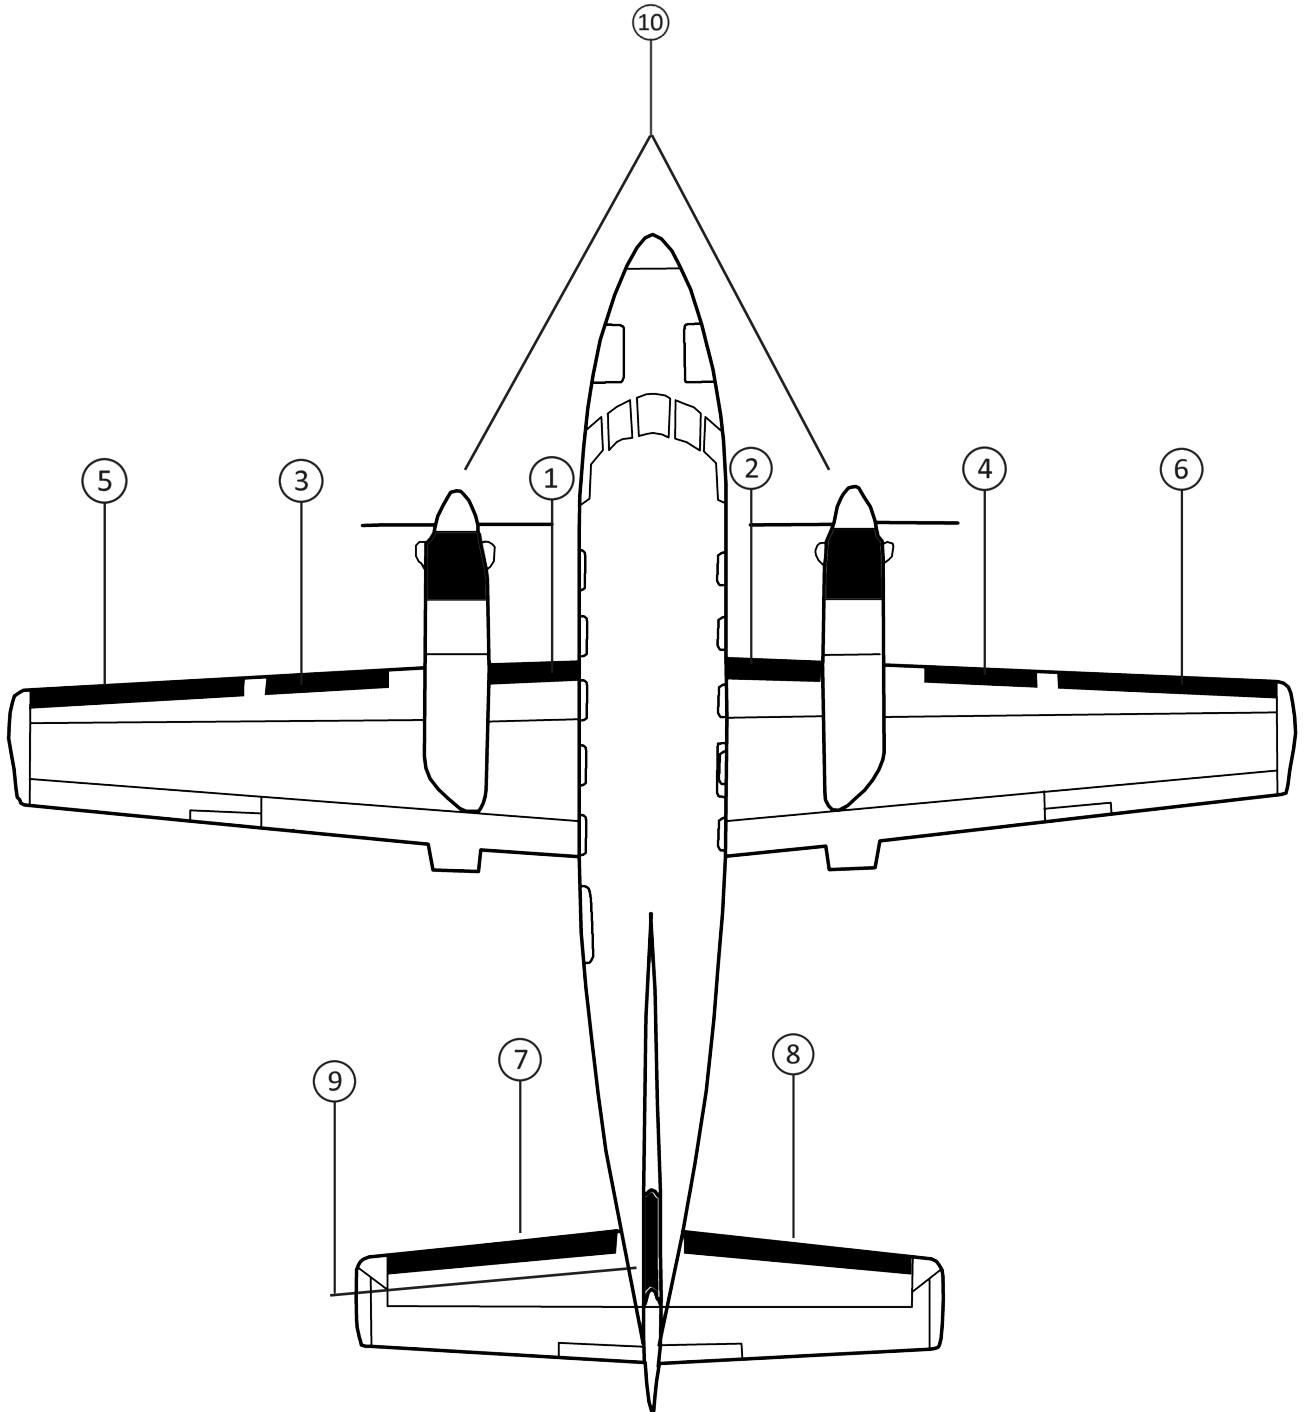

EMBRAER EMB 110 P1/P2 (BANDEIRANTE)

STANDARD DE-ICE BOOTS

POSITION ID	GOODRICH PART NUMBER	AIRCRAFT OEM P/N	DESCRIPTION	QTY PER AIRCRAFT	WT
1	29S-5D5158-01		FUSELAGE-NACELLE LH DE-ICE BOOT	1	1.8
2	29S-5D5158-02		FUSELAGE-NACELLE RH DE-ICE BOOT	1	1.8
3	29S-5D5158-03		INBOARD WING LH DE-ICE BOOT	1	3.0
4	29S-5D5158-04		INBOARD WING RH DE-ICE BOOT	1	3.0
5	29S-5D5158-05		OUTBOARD WING LH DE-ICE BOOT	1	3.7
6	29S-5D5158-06		OUTBOARD WING RH DE-ICE BOOT	1	3.7
7	29S-5D5158-07		HORIZONTAL STABILIZER LH DE-ICE BOOT	1	4.0
8	29S-5D5158-08		HORIZONTAL STABILIZER RH DE-ICE BOOT	1	4.0
9	29S-5D5158-09		VERTICAL STABILIZER DE-ICE BOOT	1	2.1
10	5E1683-1		ENGINE INLET ANTI-ICER	2	

FASTboot® DE-ICE BOOTS

POSITION ID	GOODRICH PART NUMBER	AIRCRAFT OEM P/N	DESCRIPTION	QTY PER AIRCRAFT	WT
1	P29S-5D5158-01		FASTBOOT® FUSELAGE-NACELLE LH DE-ICE BOOT	1	1.8
2	P29S-5D5158-02		FASTBOOT® FUSELAGE-NACELLE RH DE-ICE BOOT	1	1.8
3	P29S-5D5158-03		FASTBOOT® INBOARD WING LH DE-ICE BOOT	1	3.0
4	P29S-5D5158-04		FASTBOOT® INBOARD WING RH DE-ICE BOOT	1	3.0
5	P29S-5D5158-05		FASTBOOT® OUTBOARD WING LH DE-ICE BOOT	1	3.7
6	P29S-5D5158-06		FASTBOOT® OUTBOARD WING RH DE-ICE BOOT	1	3.7
7	P29S-5D5158-07		FASTBOOT® HORIZONTAL STABILIZER LH DE-ICE BOOT	1	4.0
8	P29S-5D5158-08		FASTBOOT® HORIZONTAL STABILIZER RH DE-ICE BOOT	1	4.0
9	P29S-5D5158-09		FASTBOOT® VERTICAL STABILIZER DE-ICE BOOT	1	2.1

EMBRAER EMB 110 P1/P2 (BANDEIRANTE)

EMBRAER EMB 110 P1/P2 (BANDEIRANTE)

EMBRAER EMB 110 P1/P2 (BANDEIRANTE)