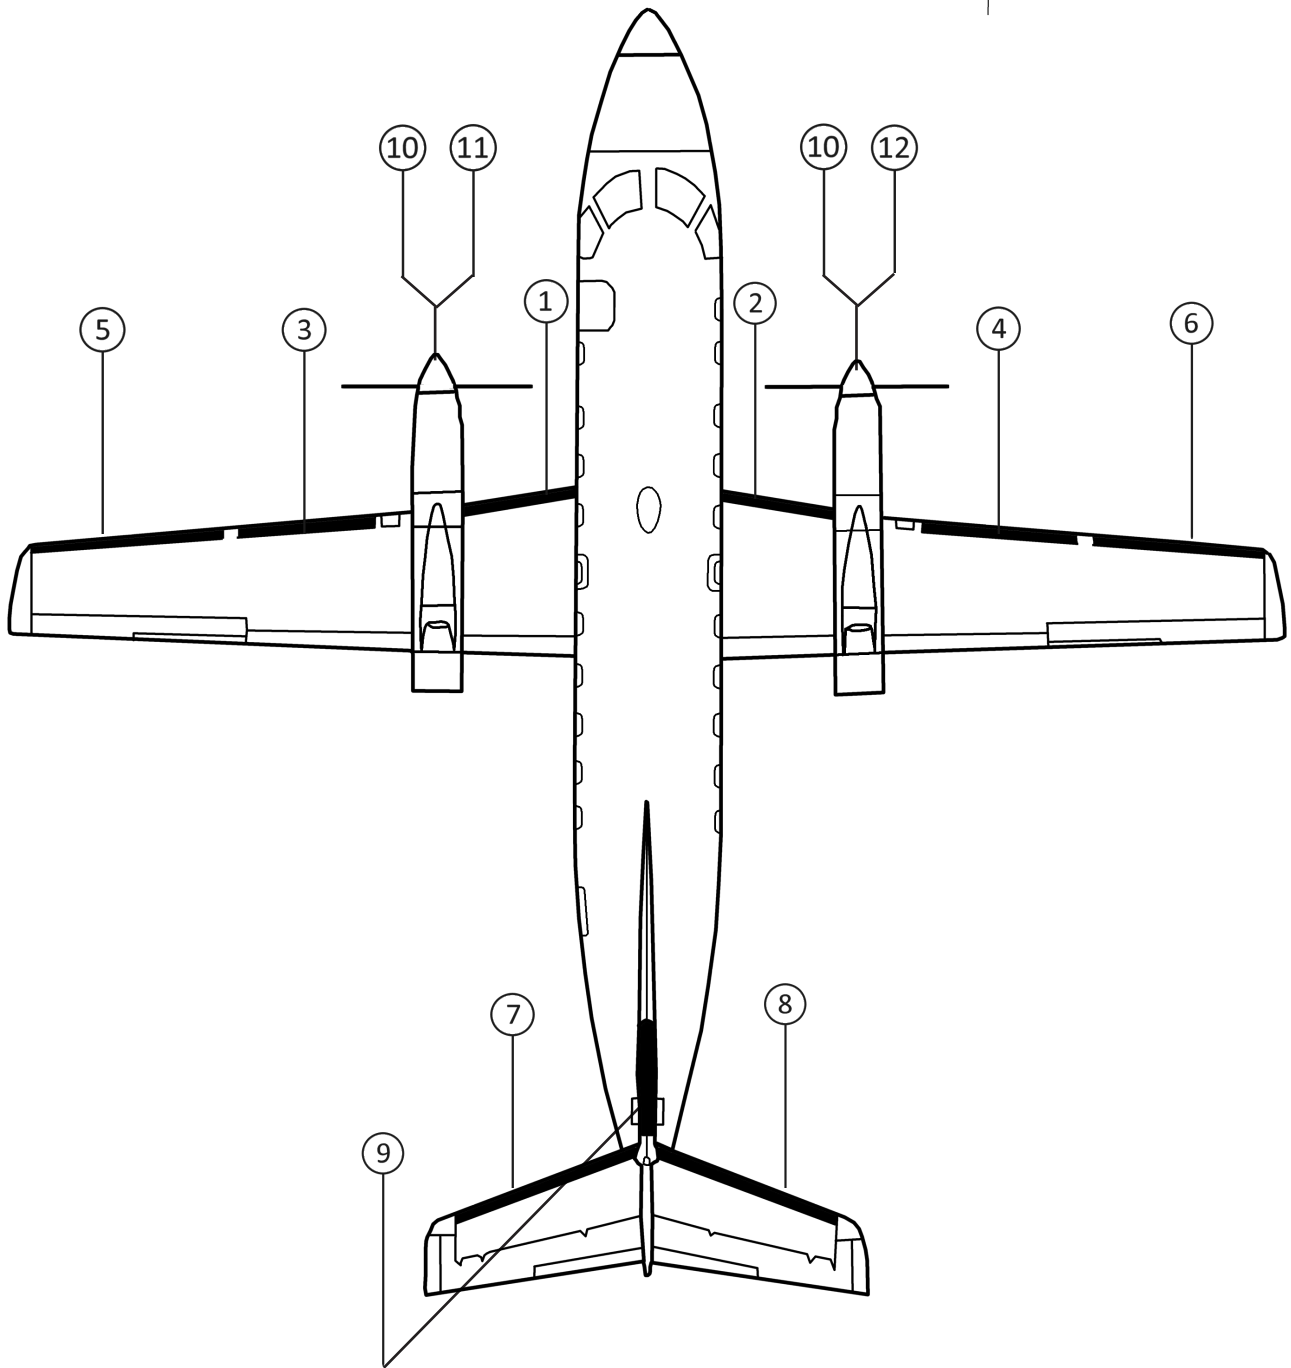

EMBRAER EMB 120 (BRASILIA)

STANDARD DE-ICE BOOTS

POSITION ID	GOODRICH PART NUMBER	AIRCRAFT OEM P/N	DESCRIPTION	QTY PER AIRCRAFT	WT
1	29S-7D5135-25		FUSELAGE-NACELLE LH DE-ICE BOOT	1	3.9
2	29S-7D5135-26		FUSELAGE-NACELLE RH DE-ICE BOOT	1	3.9
3	29S-7D5135-27		NACELLE-BREAK LH DE-ICE BOOT	1	5.5
4	29S-7D5135-28		NACELLE-BREAK RH DE-ICE BOOT	1	5.5
5	29S-7D5135-29		BREAK-TIP LH DE-ICE BOOT	1	4.6
6	29S-7D5135-30		BREAK-TIP RH DE-ICE BOOT	1	4.6
7	29S-7D5135-31		HORIZONTAL STABILIZER LH DE-ICE BOOT	1	4.9
8	29S-7D5135-32		HORIZONTAL STABILIZER RH DE-ICE BOOT	1	4.9
9	29S-7D5135-39		VERTICAL STABILIZER DE-ICE BOOT	1	2.9
10	29S-7D5135-41		ENGINE AIR INLET DE-ICE BOOT	2	1.3
11	29S-7D5135-35		ENGINE BY-PASS DUCT LH DE-ICE BOOT	1	0.9
12	29S-7D5135-36		ENGINE BY-PASS DUCT RH DE-ICE BOOT	1	0.9

OPTIONAL STANDARD DE-ICE BOOTS

POSITION ID	GOODRICH PART NUMBER	AIRCRAFT OEM P/N	DESCRIPTION	QTY PER AIRCRAFT	WT
10	29S-7D5135-43		ENGINE AIR INLET (ESTANE®) DE-ICE BOOT	2	1.3

ESTANE® DE-ICERS HAVE A SURFACE PLY RESISTANT TO DIESTER TYPE ENGINE OIL

FASTboot® DE-ICE BOOTS

POSITION ID	GOODRICH PART NUMBER	AIRCRAFT OEM P/N	DESCRIPTION	QTY PER AIRCRAFT	WT
1	P29S-7D5135-25		FASTBOOT® FUSELAGE-NACELLE LH DE-ICE BOOT	1	3.9
2	P29S-7D5135-26		FASTBOOT® FUSELAGE-NACELLE RH DE-ICE BOOT	1	3.9
3	P29S-7D5135-27		FASTBOOT® NACELLE-BREAK LH DE-ICE BOOT	1	5.5
4	P29S-7D5135-28		FASTBOOT® NACELLE-BREAK RH DE-ICE BOOT	1	5.5
5	P29S-7D5135-29		FASTBOOT® BREAK-TIP LH DE-ICE BOOT	1	4.6
6	P29S-7D5135-30		FASTBOOT® BREAK-TIP RH DE-ICE BOOT	1	4.6
7	P29S-7D5135-31		FASTBOOT® HORIZONTAL STABILIZER LH DE-ICE BOOT	1	4.9
8	P29S-7D5135-32		FASTBOOT® HORIZONTAL STABILIZER RH DE-ICE BOOT	1	4.9
9	P29S-7D5135-39		FASTBOOT® VERTICAL STABILIZER DE-ICE BOOT	1	2.9

EMBRAER EMB 120 (BRASILIA)

EMBRAER EMB 120 (BRASILIA)

EMBRAER EMB 120 (BRASILIA)