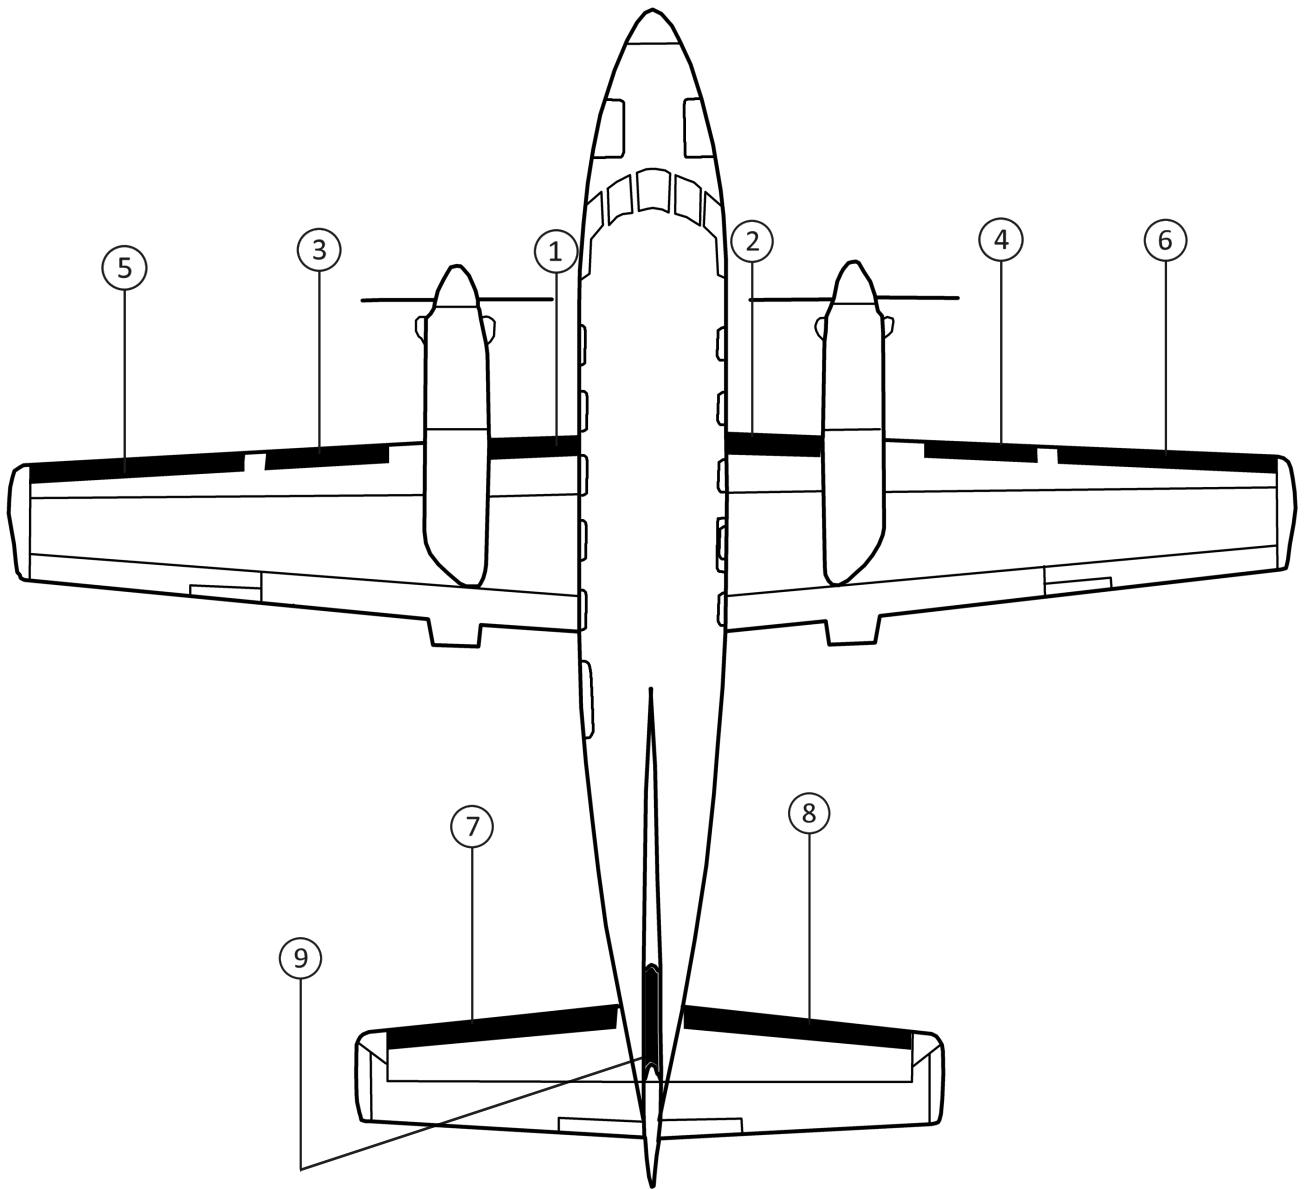

EMBRAER EMB 110 (BANDEIRANTE)

STANDARD DE-ICE BOOTS

POSITION ID	GOODRICH PART NUMBER	AIRCRAFT OEM P/N	DESCRIPTION	QTY PER AIRCRAFT	WT
1	29S-5D5158-01		FUSELAGE-NACELLE LH DE-ICE BOOT	1	1.8
2	29S-5D5158-02		FUSELAGE-NACELLE RH DE-ICE BOOT	1	1.8
3	29S-5D5158-03		INBOARD WING LH DE-ICE BOOT	1	3.0
4	29S-5D5158-04		INBOARD WING RH DE-ICE BOOT	1	3.0
5	29S-5D5158-05		OUTBOARD WING LH DE-ICE BOOT	1	3.7
6	29S-5D5158-06		OUTBOARD WING RH DE-ICE BOOT	1	3.7
7	29S-5D5158-07		HORIZONTAL STABILIZER LH DE-ICE BOOT	1	4.0
8	29S-5D5158-08		HORIZONTAL STABILIZER RH DE-ICE BOOT	1	4.0
9	29S-5D5158-09		VERTICAL STABILIZER DE-ICE BOOT	1	2.1

FASTboot® DE-ICE BOOTS

POSITION ID	GOODRICH PART NUMBER	AIRCRAFT OEM P/N	DESCRIPTION	QTY PER AIRCRAFT	WT
1	P29S-5D5158-01		FASTBOOT® FUSELAGE-NACELLE LH DE-ICE BOOT	1	1.8
2	P29S-5D5158-02		FASTBOOT® FUSELAGE-NACELLE RH DE-ICE BOOT	1	1.8
3	P29S-5D5158-03		FASTBOOT® INBOARD WING LH DE-ICE BOOT	1	3.0
4	P29S-5D5158-04		FASTBOOT® INBOARD WING RH DE-ICE BOOT	1	3.0
5	P29S-5D5158-05		FASTBOOT® OUTBOARD WING LH DE-ICE BOOT	1	3.7
6	P29S-5D5158-06		FASTBOOT® OUTBOARD WING RH DE-ICE BOOT	1	3.7
7	P29S-5D5158-07		FASTBOOT® HORIZONTAL STABILIZER LH DE-ICE BOOT	1	4.0
8	P29S-5D5158-08		FASTBOOT® HORIZONTAL STABILIZER RH DE-ICE BOOT	1	4.0
9	P29S-5D5158-09		FASTBOOT® VERTICAL STABILIZER DE-ICE BOOT	1	2.1

EMBRAER EMB 110 (BANDEIRANTE)

EMBRAER EMB 110 (BANDEIRANTE)

EMBRAER EMB 110 (BANDEIRANTE)