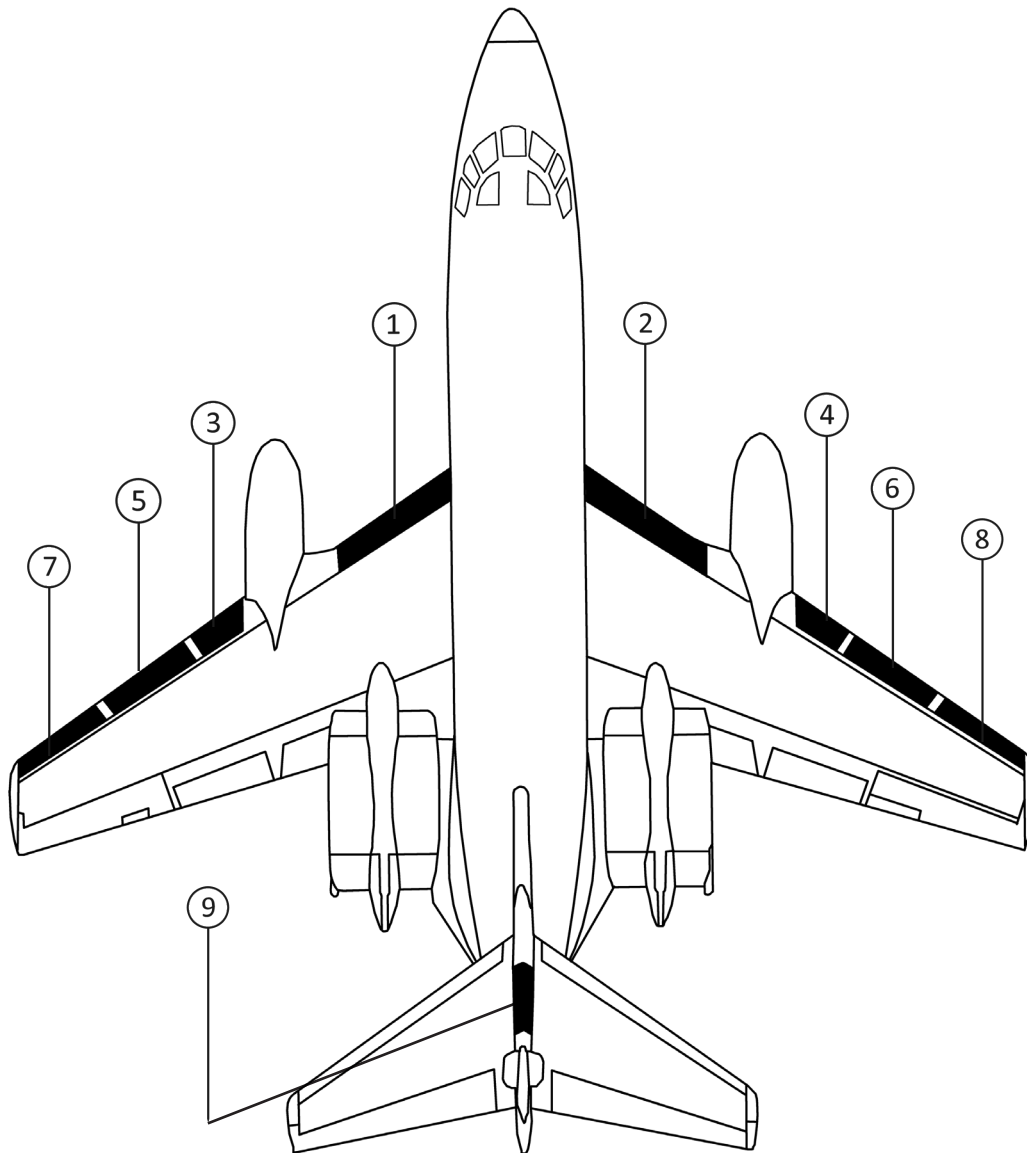

**LOCKHEED L-1329-25 (JETSTAR II)**
**STANDARD DE-ICE BOOTS**

POSITION ID	GOODRICH PART NUMBER	AIRCRAFT OEM P/N	DESCRIPTION	QTY PER AIRCRAFT	WT
1	22S-2035-18-1	JQ-1067-139L	INBOARD WING LH DE-ICE BOOT	1	14.0
2	22S-2035-18-2	JQ-1067-139R	INBOARD WING RH DE-ICE BOOT	1	14.0
3	26S-7D5040-03	JQ-1067-41L	INBOARD FLAP WING LH DE-ICE BOOT	1	8.0
4	26S-7D5040-04	JQ-1067-41R	INBOARD FLAP WING RH DE-ICE BOOT	1	8.0
5	26S-7D5040-05	JQ-1067-43L	CENTER FLAP WING LH DE-ICE BOOT	1	8.0
6	26S-7D5040-06	JQ-1067-43R	CENTER FLAP WING RH DE-ICE BOOT	1	8.0
7	26S-7D5040-07	JQ-1067-45L	OUTBOARD FLAP WING LH DE-ICE BOOT	1	12.0
8	26S-7D5040-08	JQ-1067-45R	OUTBOARD FLAP WING RH DE-ICE BOOT	1	12.0

**LOCKHEED L-1329-25 (JETSTAR II)**

**LOCKHEED L-1329-731 (JETSTAR 731) MOD**
**STANDARD DE-ICE BOOTS**

POSITION ID	GOODRICH PART NUMBER	AIRCRAFT OEM P/N	DESCRIPTION	QTY PER AIRCRAFT	WT
1	22S-2035-18-1	JQ-1067-139L	INBOARD WING LH DE-ICE BOOT	1	13.6
2	22S-2035-18-2	JQ-1067-139R	INBOARD WING RH DE-ICE BOOT	1	13.6
3	22S-2035-14-1	JQ-1067-29L-33L	INBOARD FLAP LH DE-ICE BOOT	1	5.6
4	22S-2035-14-2	JQ-1067-29L-33R	INBOARD FLAP RH DE-ICE BOOT	1	5.6
5	22S-2035-15-1	JQ-1067-27L-35L	CENTER FLAP LH DE-ICE BOOT	1	5.3
6	22S-2035-15-2	JQ-1067-27L-35R	CENTER FLAP RH DE-ICE BOOT	1	5.3
7	22S-2035-16-1	JQ-1067-31L-37L	OUTBOARD FLAP LH DE-ICE BOOT	1	6.8
8	22S-2035-16-2	JQ-1067-31L-37R	OUTBOARD FLAP RH DE-ICE BOOT	1	6.8
10	21S-2035-6-1	JQ-1067-11	VERTICAL STABILIZER DE-ICE BOOT	1	8.6