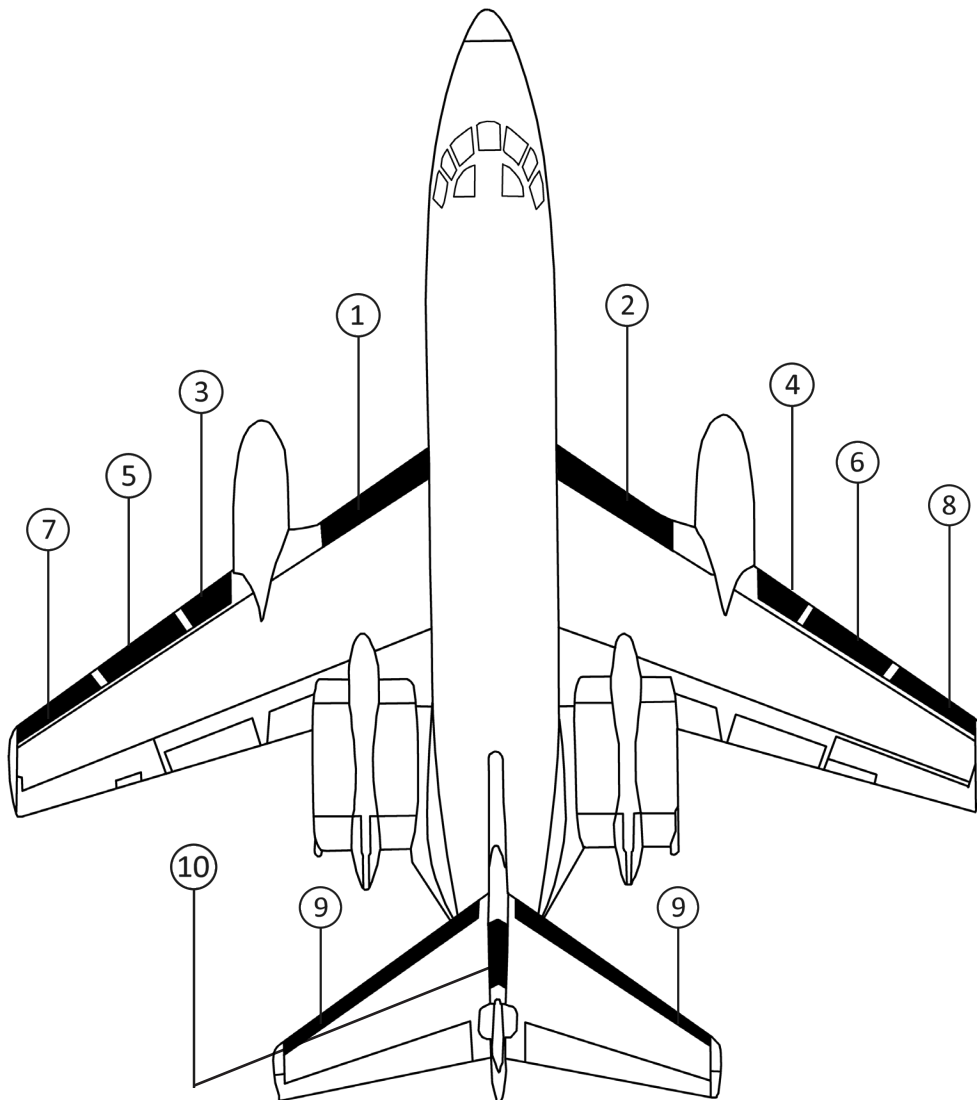

LOCKHEED L-1329-8 (JETSTAR) MOD

STANDARD DE-ICE BOOTS

POSITION ID	GOODRICH PART NUMBER	AIRCRAFT OEM P/N	DESCRIPTION	QTY PER AIRCRAFT	WT
1	22S-2035-1-1	JQ-1067-23L	INBOARD WING LH DE-ICE BOOT	1	8.9
2	22S-2035-1-2	JQ-1067-23R	INBOARD WING RH DE-ICE BOOT	1	8.9
3	22S-2035-14-1	JQ-1067-29L-33L	INBOARD FLAP LH DE-ICE BOOT	1	5.6
4	22S-2035-14-2	JQ-1067-29L-33R	INBOARD FLAP RH DE-ICE BOOT	1	5.6
5	22S-2035-15-1	JQ-1067-27L-35L	CENTER FLAP LH DE-ICE BOOT	1	5.3
6	22S-2035-15-2	JQ-1067-27L-35R	CENTER FLAP RH DE-ICE BOOT	1	5.3
7	22S-2035-16-1	JQ-1067-31L-37L	OUTBOARD FLAP LH DE-ICE BOOT	1	6.8
8	22S-2035-16-2	JQ-1067-31L-37R	OUTBOARD FLAP RH DE-ICE BOOT	1	6.8
9	21S-2035-5-1	JQ-1067-19	HORIZONTAL STABILIZER LH/RH DE-ICE BOOT	2	13.2
10	21S-2035-6-1	JQ-1067-11	VERTICAL STABLIZER DE-ICE BOOT	1	8.6

LOCKHEED L-1329-8 (JETSTAR) MOD