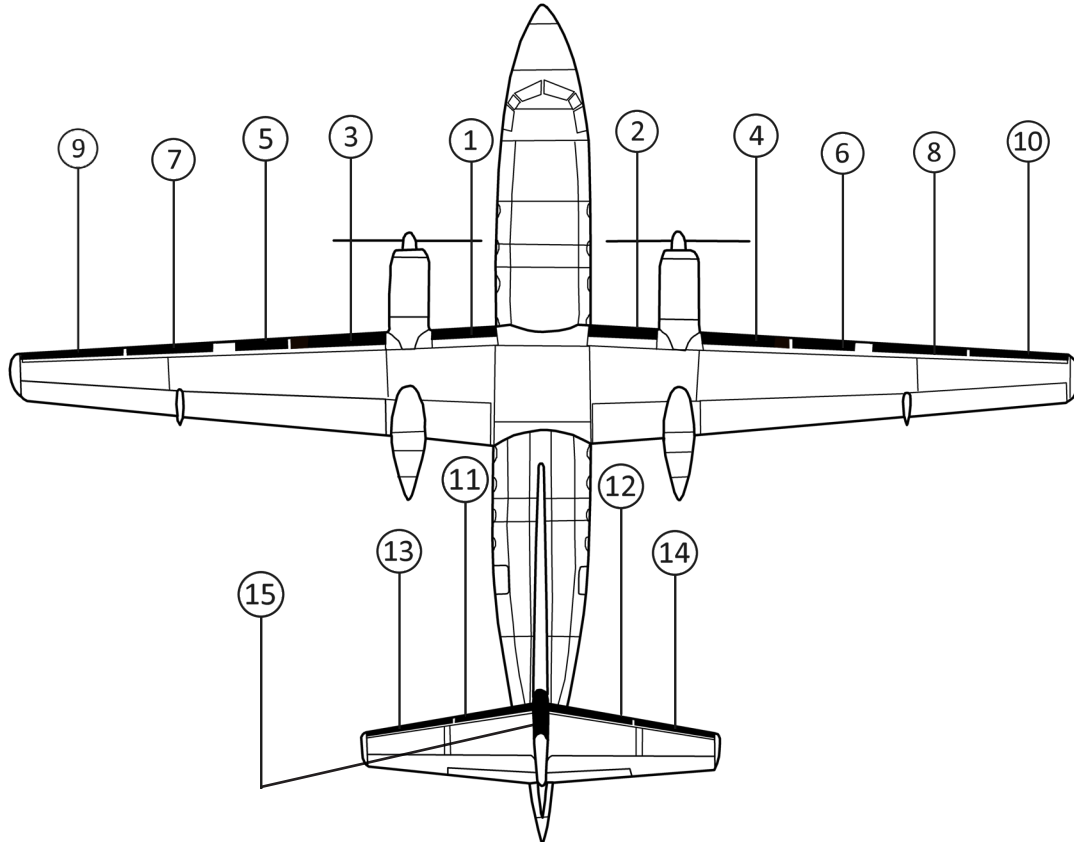

**MARYLAND AIR INDUSTRIES (FAIRCHILD) F-27**
**STANDARD DE-ICE BOOTS**

POSITION ID	GOODRICH PART NUMBER	AIRCRAFT OEM P/N	DESCRIPTION	QTY PER AIRCRAFT	WT
1	22-836-1-1		FUSELAGE-NACELLE LH DE-ICE BOOT	1	15.9
2	22-836-1-2		FUSELAGE-NACELLE RH DE-ICE BOOT	1	15.9
3	22-836-2-1		NACELLE-BREAK-LIGHT LH DE-ICE BOOT	1	14.0
4	22-836-2-2		NACELLE-BREAK-LIGHT RH DE-ICE BOOT	1	14.0
5	22-836-3-1		LIGHT-1ST BREAK LH DE-ICE BOOT	1	15.5
6	22-836-3-2		LIGHT-1ST BREAK RH DE-ICE BOOT	1	15.5
7	22-836-4-1		LIGHT-1ST-2ND BREAK LH DE-ICE BOOT	1	13.5
8	22-836-4-2		LIGHT-1ST-2ND BREAK RH DE-ICE BOOT	1	13.5
9	22-836-5-1		2ND BREAK-TIP LH DE-ICE BOOT	1	12.6
10	22-836-5-2		2ND BREAK-TIP RH DE-ICE BOOT	1	12.6
11	22-836-6-1		INBOARD STABILIZER LH DE-ICE BOOT	1	10.7
12	22-836-6-2		INBOARD STABILIZER RH DE-ICE BOOT	1	10.7
13	22-836-7-1		OUTBOARD STABILIZER LH DE-ICE BOOT	1	7.1
14	22-836-7-2		OUTBOARD STABILIZER RH DE-ICE BOOT	1	7.1
15	22-836-8-1		VERTICAL STABILIZER DE-ICE BOOT	1	22.1

MARYLAND AIR INDUSTRIES (FAIRCHILD) F-27

**MARYLAND AIR INDUSTRIES (FAIRCHILD) FH-227**
**STANDARD DE-ICE BOOTS**

POSITION ID	GOODRICH PART NUMBER	AIRCRAFT OEM P/N	DESCRIPTION	QTY PER AIRCRAFT	WT
1	22-836-1-1		FUSELAGE-NACELLE LH DE-ICE BOOT	1	15.5
2	22-836-1-2		FUSELAGE-NACELLE RH DE-ICE BOOT	1	15.5
3	22-836-2-1		NACELLE-BREAK-LIGHT LH DE-ICE BOOT	1	14.0
4	22-836-2-2		NACELLE-BREAK-LIGHT RH DE-ICE BOOT	1	14.0
5	22-836-11-1		BREAK-LIGHT LH DE-ICE BOOT	1	16.1
6	22-836-11-2		BREAK-LIGHT RH DE-ICE BOOT	1	16.1
7	22-836-4-1		LIGHT-1ST-2ND BREAK LH DE-ICE BOOT	1	13.5
8	22-836-4-2		LIGHT-1ST-2ND BREAK RH DE-ICE BOOT	1	13.5
9	22-836-5-1		2ND BREAK-TIP LH DE-ICE BOOT	1	12.6
10	22-836-5-2		2ND BREAK-TIP RH DE-ICE BOOT	1	12.6
11	22-836-6-1		INBOARD STABILIZER LH DE-ICE BOOT	1	10.7
12	22-836-6-2		INBOARD STABILIZER RH DE-ICE BOOT	1	10.7
13	22-836-7-1		OUTBOARD STABILIZER LH DE-ICE BOOT	1	7.1
14	22-836-7-2		OUTBOARD STABILIZER RH DE-ICE BOOT	1	7.1
15	22-836-8-1		VERTICAL STABILIZER DE-ICE BOOT	1	22.1