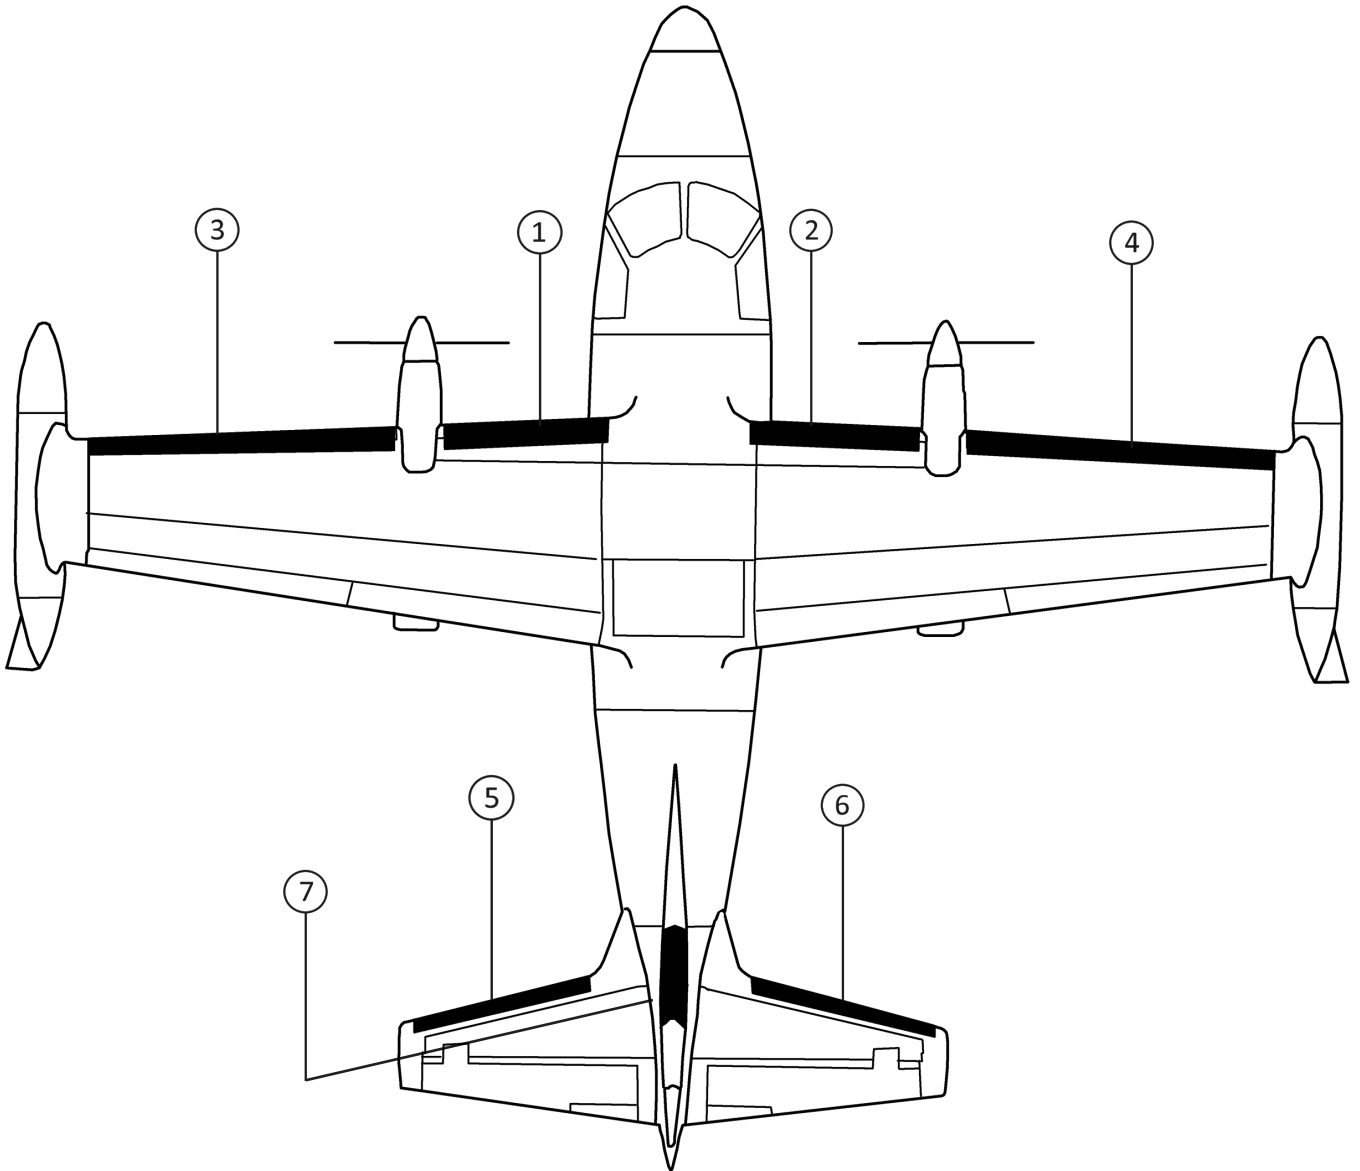

MITSUBISHI MU-2B SERIES S/N 13 UP

STANDARD DE-ICE BOOTS

POSITION ID	GOODRICH PART NUMBER	AIRCRAFT OEM P/N	DESCRIPTION	QTY PER AIRCRAFT	WT
1	23S-2090-1-1	23S-2090-1-1	FUSELAGE-NACELLE LH DE-ICE BOOT (REPLACED BY 25S-5D5048-01)	1	2.1
1	25S-5D5048-01	23S-2090-1-1	FUSELAGE-NACELLE LH DE-ICE BOOT	1	1.3
2	23S-2090-1-2	23S-2090-1-2	FUSELAGE-NACELLE RH DE-ICE BOOT (REPLACED BY 25S-5D5048-02)	1	2.1
2	25S-5D5048-02	23S-2090-1-2	FUSELAGE-NACELLE RH DE-ICE BOOT	1	1.3
3	23S-2090-5-1	23S-2090-2-1B	NACELLE-TIP LH DE-ICE BOOT (REPLACED BY 25S-5D5048-03)	1	4.5
3	25S-5D5048-03	23S-2090-2-1B	NACELLE-TIP LH DE-ICE BOOT	1	2.8
4	23S-2090-5-2	23S-2090-2-2B	NACELLE-TIP RH DE-ICE BOOT (REPLACED BY 25S-5D5048-04)	1	4.5
4	25S-5D5048-04	23S-2090-2-2B	NACELLE-TIP RH DE-ICE BOOT	1	2.8
5	23S-2090-3-1	23S-2090-3-1	HORIZONTAL STABILIZER LH DE-ICE BOOT (REPLACED BY 25S-5D5048-09)	1	2.5
5	23S-2090-7-1	23S-2090-3-1B	HORIZONTAL STABILIZER LH DE-ICE BOOT (REPLACED BY 25S-5D5048-09)	1	2.1
5	25S-5D5048-09	23S-2090-3-1	HORIZONTAL STABILIZER LH DE-ICE BOOT	1	1.3
6	23S-2090-7-2	23S-2090-3-2B	HORIZONTAL STABILIZER RH DE-ICE BOOT (REPLACED BY 25S-5D5048-10)	1	2.1
6	25S-5D5048-10	23S-2090-3-2	HORIZONTAL STABILIZER RH DE-ICE BOOT	1	1.3
7	23S-2090-6-1	23S-2090-4-1A	VERTICAL STABILIZER DE-ICE BOOT (REPLACED BY 25S-5D5048-07)	1	2.2
7	25S-5D5048-07	23S-2090-4-1	VERTICAL STABILIZER DE-ICE BOOT	1	1.4

FASTboot® DE-ICE BOOTS

POSITION ID	GOODRICH PART NUMBER	AIRCRAFT OEM P/N	DESCRIPTION	QTY PER AIRCRAFT	WT
1	P25S-5D5048-01		FASTBOOT® FUSELAGE-NACELLE LH DE-ICE BOOT	1	1.3
2	P25S-5D5048-02		FASTBOOT® FUSELAGE-NACELLE RH DE-ICE BOOT	1	1.3
3	P25S-5D5048-03		FASTBOOT® NACELLE-TIP LH DE-ICE BOOT	1	2.8
4	P25S-5D5048-04		FASTBOOT® NACELLE-TIP RH DE-ICE BOOT	1	2.8
5	P25S-5D5048-09		FASTBOOT® HORIZONTAL STABILIZER LH DE-ICE BOOT	1	1.3
6	P25S-5D5048-10		FASTBOOT® HORIZONTAL STABILIZER RH DE-ICE BOOT	1	1.3
7	P25S-5D5048-07		FASTBOOT® VERTICAL STABILIZER DE-ICE BOOT	1	1.4

MITSUBISHI MU-2B SERIES S/N 13 UP

MITSUBISHI MU-2B SERIES S/N 13 UP

MITSUBISHI MU-2B SERIES S/N 13 UP