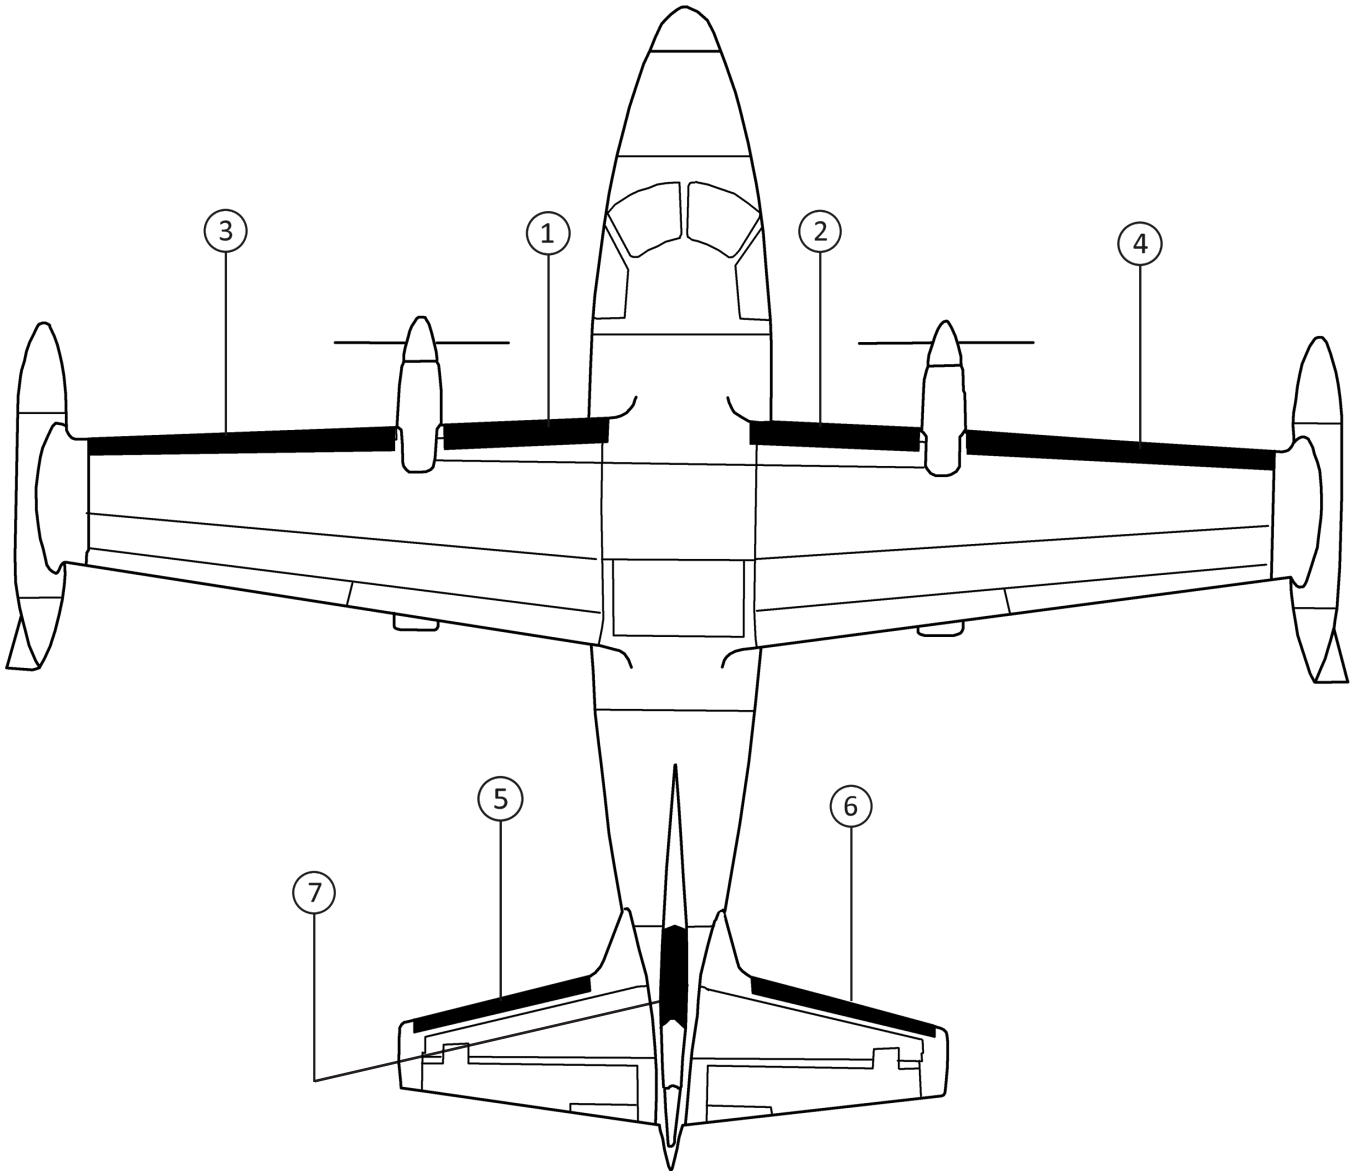

MITSUBISHI MU-2B SERIES S/N 1 THRU 12

STANDARD DE-ICE BOOTS

POSITION ID	GOODRICH PART NUMBER	AIRCRAFT OEM P/N	DESCRIPTION	QTY PER AIRCRAFT	WT
1	23S-2090-1-1	23S-2090-1-1	FUSELAGE-NACELLE LH DE-ICE BOOT (REPLACED BY 25S-5D5048-01)	1	2.1
1	25S-5D5048-01	23S-2090-1-1	FUSELAGE-NACELLE LH DE-ICE BOOT	1	1.3
2	23S-2090-1-2	23S-2090-1-2	FUSELAGE-NACELLE RH DE-ICE BOOT (REPLACED BY 25S-5D5048-02)	1	2.1
2	25S-5D5048-02	23S-2090-1-2	FUSELAGE-NACELLE RH DE-ICE BOOT	1	1.3
3	23S-2090-5-1	23S-2090-2-1B	NACELLE-TIP LH DE-ICE BOOT (REPLACED BY 25S-5D5048-03)	1	4.5
3	25S-5D5048-03	23S-2090-2-1B	NACELLE-TIP LH DE-ICE BOOT	1	2.8
4	23S-2090-5-2	23S-2090-2-2B	NACELLE-TIP RH DE-ICE BOOT (REPLACED BY 25S-5D5048-04)	1	4.5
4	25S-5D5048-04	23S-2090-2-2B	NACELLE-TIP RH DE-ICE BOOT	1	2.8
5	23S-2090-3-1	23S-2090-3-1	HORIZONTAL STABILIZER LH DE-ICE BOOT (REPLACED BY 25S-5D5048-09)	1	2.5
5	23S-2090-7-1	23S-2090-3-1B	HORIZONTAL STABILIZER LH DE-ICE BOOT (REPLACED BY 25S-5D5048-09)	1	2.1
5	25S-5D5048-09	23S-2090-3-1	HORIZONTAL STABILIZER LH DE-ICE BOOT	1	1.3
6	23S-2090-7-2	23S-2090-3-2B	HORIZONTAL STABILIZER RH DE-ICE BOOT (REPLACED BY 25S-5D5048-10)	1	2.1
6	23S-2090-3-2	23S-2090-3-2	HORIZONTAL STABILIZER RH DE-ICE BOOT (REPLACED BY 25S-5D5048-10)	1	2.5
6	25S-5D5048-10	23S-2090-3-2	HORIZONTAL STABILIZER RH DE-ICE BOOT	1	1.3
7	23S-2090-4-1	23S-2090-4-1	VERTICAL STABILIZER DE-ICE BOOT (REPLACED BY 25S-5D5048-07)	1	2.5
7	25S-5D5048-07	23S-2090-4-1	VERTICAL STABILIZER DE-ICE BOOT	1	1.4

FASTboot® DE-ICE BOOTS

POSITION ID	GOODRICH PART NUMBER	AIRCRAFT OEM P/N	DESCRIPTION	QTY PER AIRCRAFT	WT
1	P25S-5D5048-01		FASTBOOT® FUSELAGE-NACELLE LH DE-ICE BOOT	1	1.3
2	P25S-5D5048-02		FASTBOOT® FUSELAGE-NACELLE RH DE-ICE BOOT	1	1.3
3	P25S-5D5048-03		FASTBOOT® NACELLE-TIP LH DE-ICE BOOT	1	2.8
4	P25S-5D5048-04		FASTBOOT® NACELLE-TIP RH DE-ICE BOOT	1	2.8
5	P25S-5D5048-09		FASTBOOT® HORIZONTAL STABILIZER LH DE-ICE BOOT	1	1.3
6	P25S-5D5048-10		FASTBOOT® HORIZONTAL STABILIZER RH DE-ICE BOOT	1	1.3
7	P25S-5D5048-07		FASTBOOT® VERTICAL STABILIZER DE-ICE BOOT	1	1.4

MITSUBISHI MU-2B SERIES S/N 1 THRU 12

MITSUBISHI MU-2B SERIES S/N 1 THRU 12

MITSUBISHI MU-2B SERIES S/N 1 THRU 12