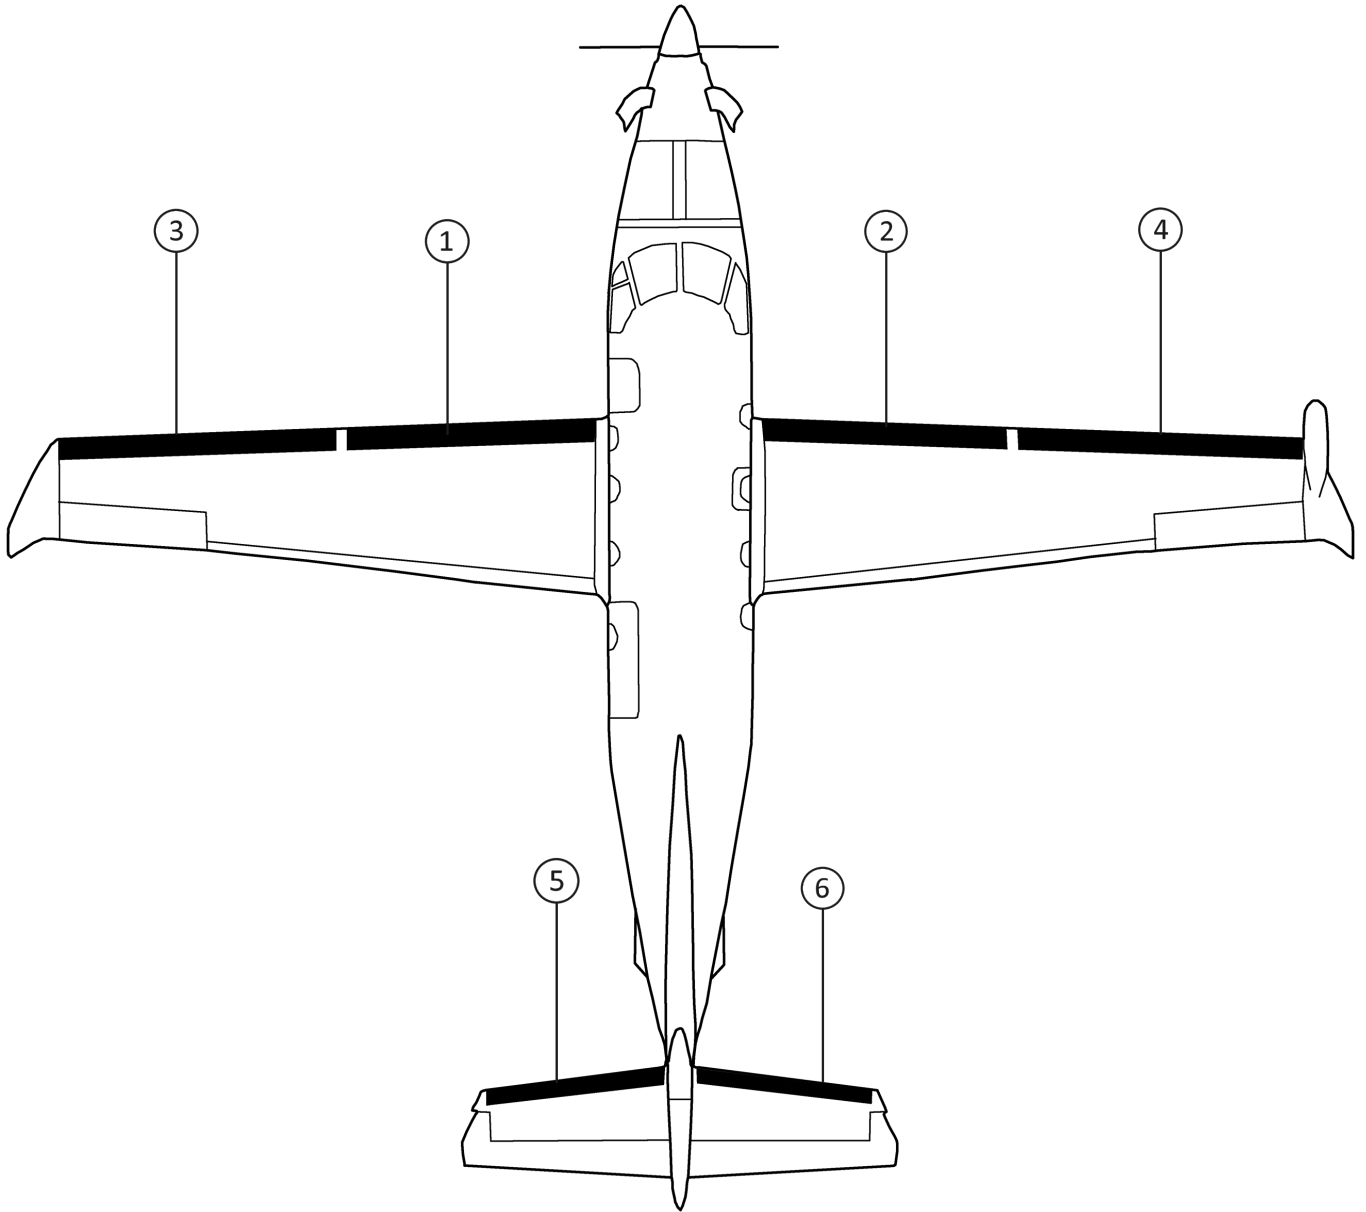

PILATUS PC-12

PILATUS PC-12

STANDARD DE-ICE BOOTS

POSITION ID	GOODRICH PART NUMBER	AIRCRAFT OEM P/N	DESCRIPTION	QTY PER AIRCRAFT	WT
1	27-7D5221-21		INBOARD WING LH DE-ICE BOOT (REPLACES 27-7D5221-09)	1	6.2
2	27-7D5221-22		INBOARD WING RH DE-ICE BOOT (REPLACES 27-7D5221-10)	1	6.2
3	27-7D5221-23		OUTBOARD WING LH DE-ICE BOOT (REPLACES 27-7D5221-11)	1	8.1
4	27-7D5221-24		OUTBOARD WING RH DE-ICE BOOT (REPLACES 27-7D5221-12)	1	8.1
5	27S7D5221-25		HORIZONTAL STABILIZER LH DE-ICE BOOT (REPLACES 27S-7D5221-13)	1	4.0
6	27S7D5221-26		HORIZONTAL STABILIZER RH DE-ICE BOOT (REPLACES 27S-7D5221-14)	1	4.0

FASTboot® DE-ICE BOOTS

POSITION ID	GOODRICH PART NUMBER	AIRCRAFT OEM P/N	DESCRIPTION	QTY PER AIRCRAFT	WT
1	P27-7D5221-21	9598901037	FASTBOOT® INBOARD WING LH DE-ICE BOOT (REPLACES P27-7D5221-09)	1	6.2
2	P27-7D5221-22	9598901038	FASTBOOT® INBOARD WING RH DE-ICE BOOT (REPLACES P27-7D5221-10)	1	6.2
3	P27-7D5221-23	9598901039	FASTBOOT® OUTBOARD WING LH DE-ICE BOOT (REPLACES P27-7D5221-11)	1	8.1
4	P27-7D5221-24	9598901040	FASTBOOT® OUTBOARD WING RH DE-ICE BOOT (REPLACES P27-7D5221-12)	1	8.1
5	P27S7D5221-25	9598901041	FASTBOOT® HORIZONTAL STABILIZER LH DE-ICE BOOT (REPLACES P27S-7D5221-13)	1	4.0
6	P27S7D5221-26	9598901042	FASTBOOT® HORIZONTAL STABILIZER RH DE-ICE BOOT (REPLACES P27S-7D5221-14)	1	4.0

(CONTINUED)

PILATUS PC-12

PILATUS PC-12