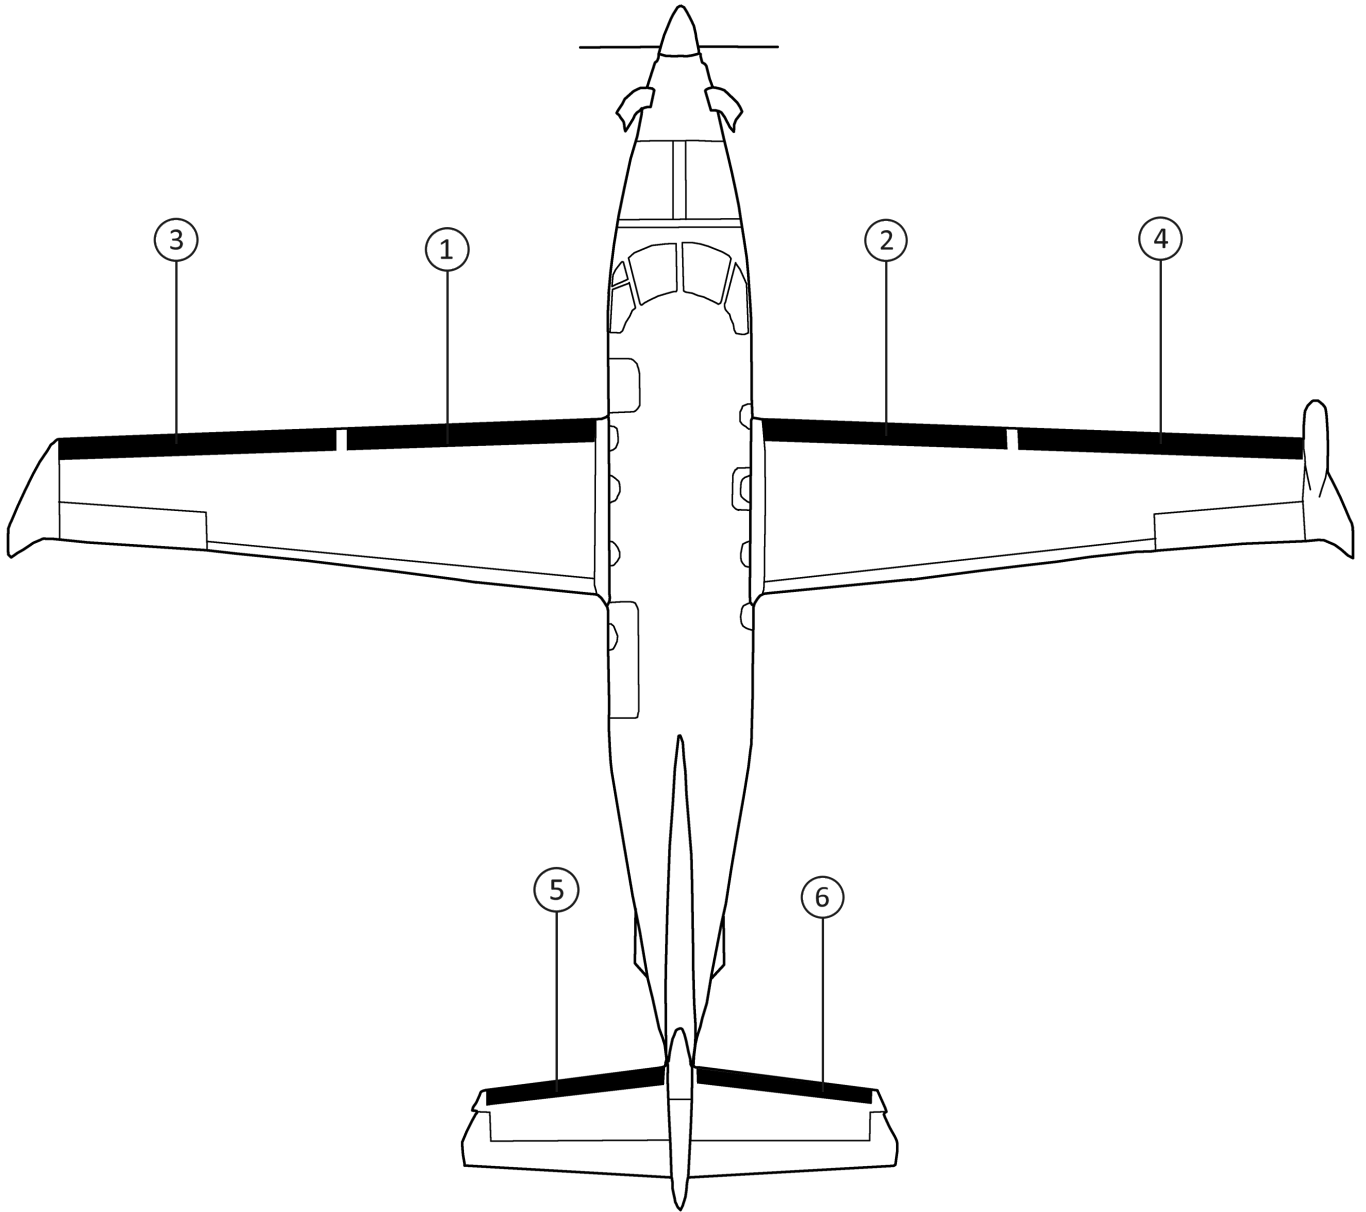

PILATUS PC-12/47

PILATUS PC-12/47

STANDARD DE-ICE BOOTS

POSITION ID	GOODRICH PART NUMBER	AIRCRAFT OEM P/N	DESCRIPTION	QTY PER AIRCRAFT	WT
1	27-7D5221-21		INBOARD WING LH DE-ICE BOOT (REPLACES 27-7D5221-09)	1	6.2
2	27-7D5221-22		INBOARD WING RH DE-ICE BOOT (REPLACES 27-7D5221-10)	1	6.2
3	27-7D5221-23		OUTBOARD WING LH DE-ICE BOOT (REPLACES 27-7D5221-11)	1	8.1
4	27-7D5221-24		OUTBOARD WING RH DE-ICE BOOT (REPLACES 27-7D5221-12)	1	8.1
5	27S7D5221-25		HORIZONTAL STABILIZER LH DE-ICE BOOT (REPLACES 27S-7D5221-13)	1	4.0
6	27S7D5221-26		HORIZONTAL STABILIZER RH DE-ICE BOOT (REPLACES 27S-7D5221-14)	1	4.0

FASTboot® DE-ICE BOOTS

POSITION ID	GOODRICH PART NUMBER	AIRCRAFT OEM P/N	DESCRIPTION	QTY PER AIRCRAFT	WT
1	P27-7D5221-21	9598901037	FASTBOOT® INBOARD WING LH DE-ICE BOOT (REPLACES P27-7D5221-09)	1	6.2
2	P27-7D5221-22	9598901038	FASTBOOT® INBOARD WING RH DE-ICE BOOT (REPLACES P27-7D5221-10)	1	6.2
3	P27-7D5221-23	9598901039	FASTBOOT® OUTBOARD WING LH DE-ICE BOOT (REPLACES P27-7D5221-11)	1	8.1
4	P27-7D5221-24	9598901040	FASTBOOT® OUTBOARD WING RH DE-ICE BOOT (REPLACES P27-7D5221-12)	1	8.1
5	P27S7D5221-25	9598901041	FASTBOOT® HORIZONTAL STABILIZER LH DE-ICE BOOT (REPLACES P27S-7D5221-13)	1	4.0
6	P27S7D5221-26	9598901042	FASTBOOT® HORIZONTAL STABILIZER RH DE-ICE BOOT (REPLACES P27S-7D5221-14)	1	4.0

(CONTINUED)