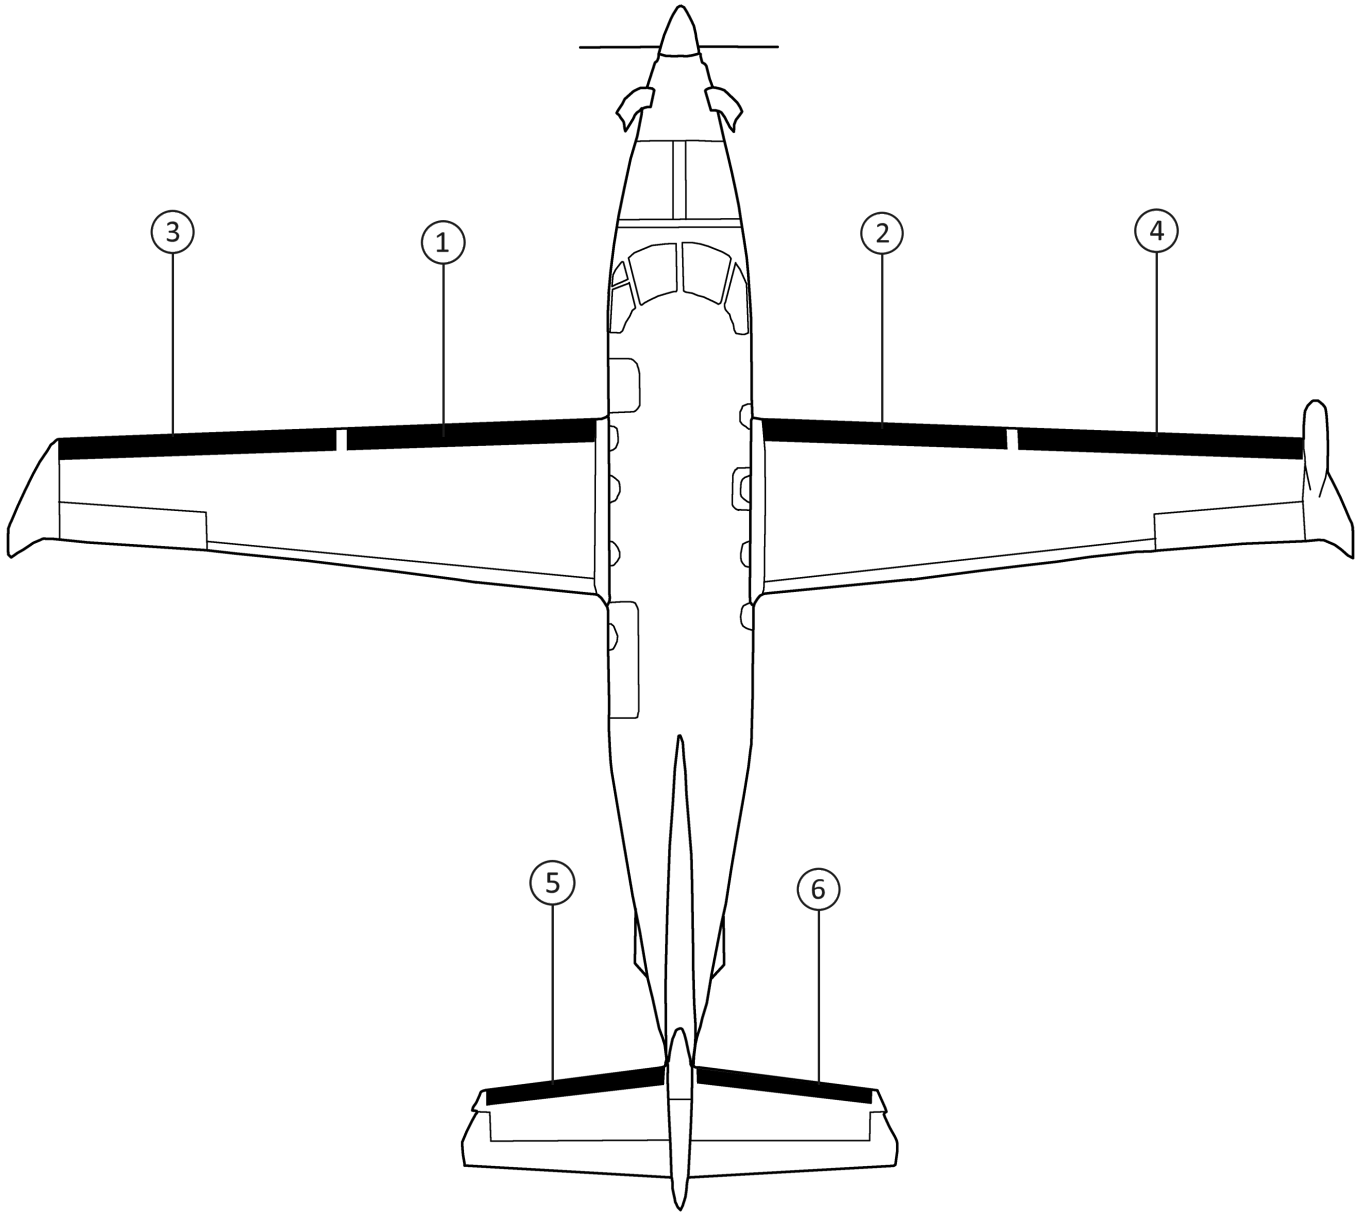

PILATUS PC-12/45

PILATUS PC-12/45

STANDARD DE-ICE BOOTS

POSITION ID	GOODRICH PART NUMBER	AIRCRAFT OEM P/N	DESCRIPTION	QTY PER AIRCRAFT	WT
1	27-7D5221-21		INBOARD WING LH DE-ICE BOOT (REPLACES 27-7D5221-09)	1	6.2
2	27-7D5221-22		INBOARD WING RH DE-ICE BOOT (REPLACES 27-7D5221-10)	1	6.2
3	27-7D5221-23		OUTBOARD WING LH DE-ICE BOOT (REPLACES 27-7D5221-11)	1	8.1
4	27-7D5221-24		OUTBOARD WING RH DE-ICE BOOT (REPLACES 27-7D5221-12)	1	8.1
5	27S7D5221-25		HORIZONTAL STABILIZER LH DE-ICE BOOT (REPLACES 27S-7D5221-13)	1	4.0
6	27S7D5221-26		HORIZONTAL STABILIZER RH DE-ICE BOOT (REPLACES 27S-7D5221-14)	1	4.0

FASTboot® DE-ICE BOOTS

POSITION ID	GOODRICH PART NUMBER	AIRCRAFT OEM P/N	DESCRIPTION	QTY PER AIRCRAFT	WT
1	P27-7D5221-21	9598901037	FASTBOOT® INBOARD WING LH DE-ICE BOOT (REPLACES P27-7D5221-09)	1	6.2
2	P27-7D5221-22	9598901038	FASTBOOT® INBOARD WING RH DE-ICE BOOT (REPLACES P27-7D5221-10)	1	6.2
3	P27-7D5221-23	9598901039	FASTBOOT® OUTBOARD WING LH DE-ICE BOOT (REPLACES P27-7D5221-11)	1	8.1
4	P27-7D5221-24	9598901040	FASTBOOT® OUTBOARD WING RH DE-ICE BOOT (REPLACES P27-7D5221-12)	1	8.1
5	P27S7D5221-25	9598901041	FASTBOOT® HORIZONTAL STABILIZER LH DE-ICE BOOT (REPLACES P27S-7D5221-13)	1	4.0
6	P27S7D5221-26	9598901042	FASTBOOT® HORIZONTAL STABILIZER RH DE-ICE BOOT (REPLACES P27S-7D5221-14)	1	4.0

(CONTINUED)

PILATUS PC-12/45

PILATUS PC-12/45