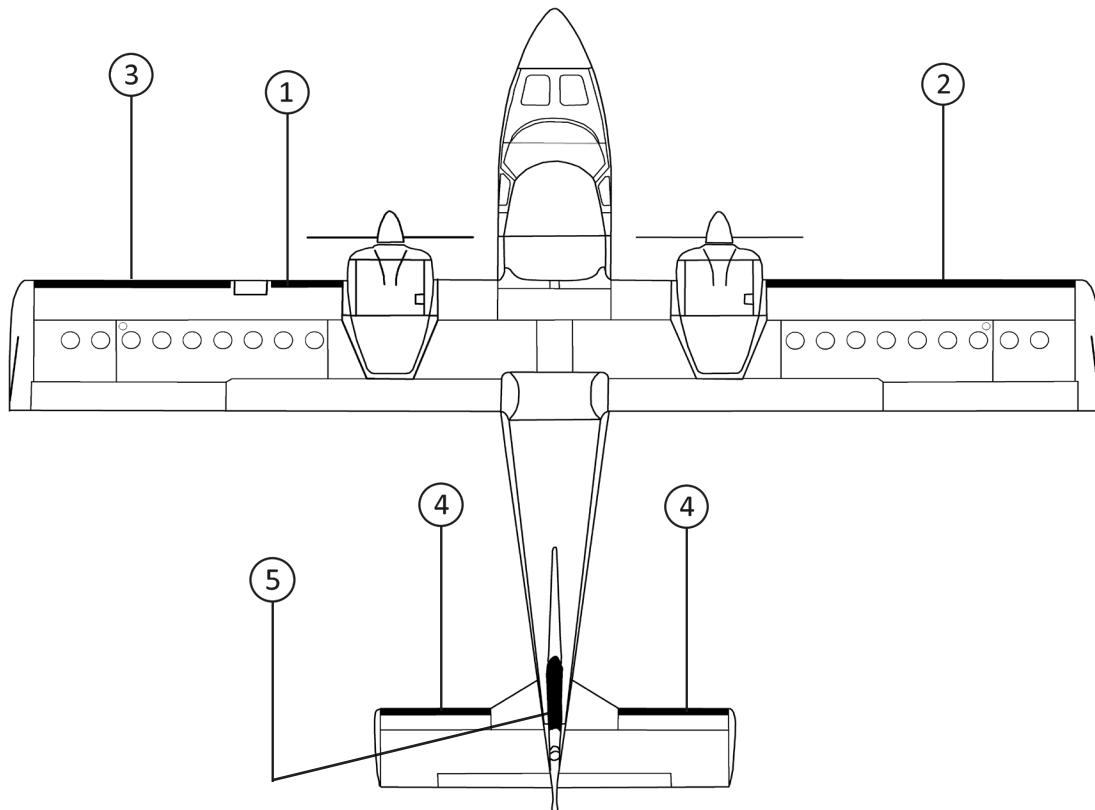

PARTENAVIA P.68C-TC UP TO S/N 313-22

STANDARD DE-ICE BOOTS

POSITION ID	GOODRICH PART NUMBER	AIRCRAFT OEM P/N	DESCRIPTION	QTY PER AIRCRAFT	WT
1	25S-5D5039-01	7.8151-1	NACELLE-LIGHT LH DE-ICE BOOT	1	0.8
2	25S-5D5039-04	R.0466-2	NACELLE-TIP RH DE-ICE BOOT	1	3.5
2	25S-5D5039-08		NACELLE-TIP RH DE-ICE BOOT	1	3.3
3	25S-5D5039-03	R.0466-1	LIGHT-TIP LH DE-ICE BOOT	1	2.4
4	25S-5D5039-05	7.8151-5	HORIZONTAL STABILIZER LH/RH DE-ICE BOOT	2	0.9
5	25S-5D5039-07	7.8151-7	VERTICAL STABILIZER DE-ICE BOOT	1	1.4

FASTboot® DE-ICE BOOTS

POSITION ID	GOODRICH PART NUMBER	AIRCRAFT OEM P/N	DESCRIPTION	QTY PER AIRCRAFT	WT
1	P25S-5D5039-01		FASTBOOT® NACELLE-LIGHT LH DE-ICE BOOT	1	0.8
2	P25S-5D5039-04		FASTBOOT® NACELLE-TIP RH DE-ICE BOOT	1	3.5
2	P25S-5D5039-08		FASTBOOT® NACELLE-TIP RH DE-ICE BOOT	1	3.3
3	P25S-5D5039-03		FASTBOOT® LIGHT-TIP LH DE-ICE BOOT	1	2.4
4	P25S-5D5039-05		FASTBOOT® HORIZONTAL STABILIZER LH/RH DE-ICE BOOT	2	0.9
5	P25S-5D5039-07		FASTBOOT® VERTICAL STABILIZER DE-ICE BOOT	1	1.4