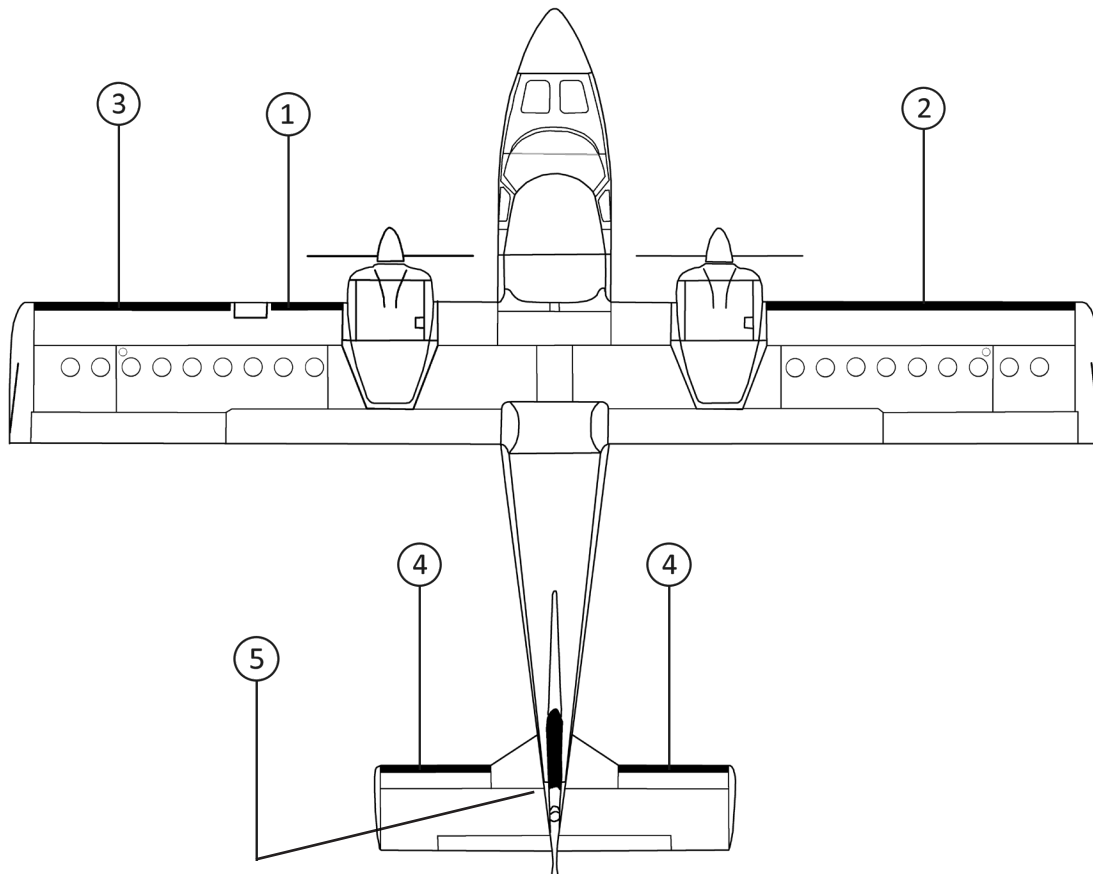

PARTENAVIA P.68 (OBSERVER 2)

STANDARD DE-ICE BOOTS

POSITION ID	GOODRICH PART NUMBER	AIRCRAFT OEM P/N	DESCRIPTION	QTY PER AIRCRAFT	WT
1	25S-5D5039-01	7.8151-1	NACELLE-LIGHT LH DE-ICE BOOT	1	0.8
2	25S-5D5039-04	R.0466-2	NACELLE-TIP RH DE-ICE BOOT	1	3.5
3	25S-5D5039-03	R.0466-1	LIGHT-TIP LH DE-ICE BOOT	1	2.4
4	25S-5D5039-05	7.8151-5	HORIZONTAL STABILIZER LH/RH DE-ICE BOOT	2	0.9
5	25S-5D5039-07	7.8151-7	VERTICAL STABILIZER DE-ICE BOOT	1	1.4

FASTboot® DE-ICE BOOTS

POSITION ID	GOODRICH PART NUMBER	AIRCRAFT OEM P/N	DESCRIPTION	QTY PER AIRCRAFT	WT
1	P25S-5D5039-01		FASTBOOT® NACELLE-LIGHT LH DE-ICE BOOT	1	0.8
2	P25S-5D5039-04		FASTBOOT® NACELLE-TIP RH DE-ICE BOOT	1	3.5
3	P25S-5D5039-03		FASTBOOT® LIGHT-TIP LH DE-ICE BOOT	1	2.4
4	P25S-5D5039-05		FASTBOOT® HORIZONTAL STABILIZER LH/RH DE-ICE BOOT	2	0.9
5	P25S-5D5039-07		FASTBOOT® VERTICAL STABILIZER DE-ICE BOOT	1	1.4

PARTENAVIA P.68 (OBSERVER 2)