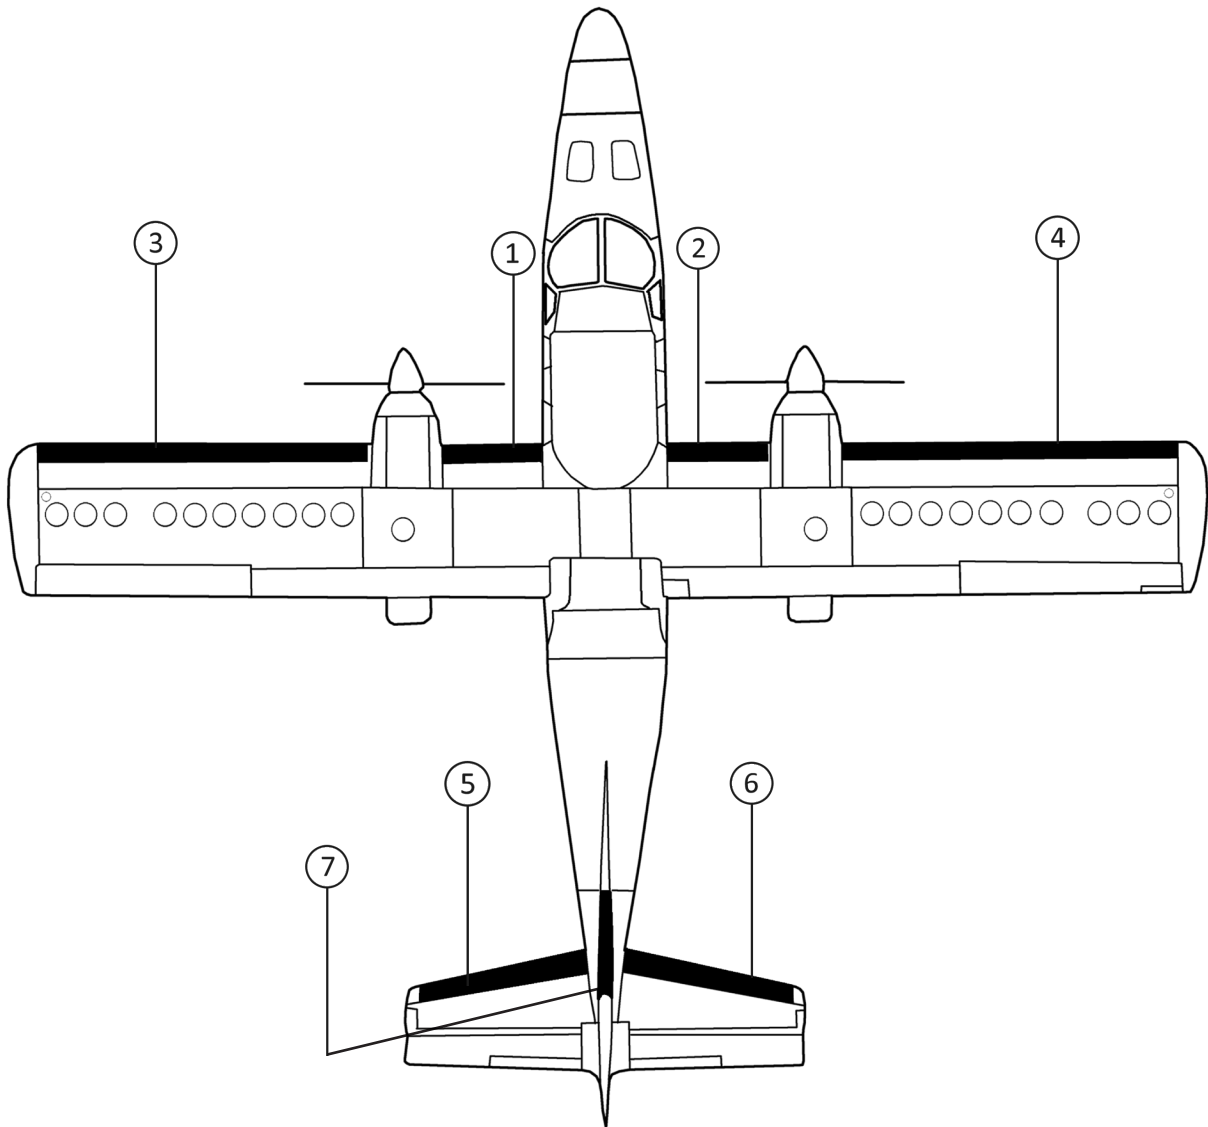

PARTENAVIA AP68TP-300 (SPARTACUS)

STANDARD DE-ICE BOOTS

POSITION ID	GOODRICH PART NUMBER	AIRCRAFT OEM P/N	DESCRIPTION	QTY PER AIRCRAFT	WT
1	25S-5D5181-07	A-7.8535-007	INBOARD WING LH DE-ICE BOOT	1	0.5
2	25S-5D5181-08	A-7.8535-008	INBOARD WING RH DE-ICE BOOT	1	0.5
3	25S-5D5181-01	A-7.8535-001	OUTBOARD WING LH DE-ICE BOOT	1	3.5
4	25S-5D5181-02	A-7.8535-002	OUTBOARD WING RH DE-ICE BOOT	1	3.5
5	25S-5D5181-03	A-7.8535-003	HORIZONTAL STABILIZER LH (ESTANE®) DE-ICE BOOT	1	1.8
6	25S-5D5181-04	A-7.8535-004	HORIZONTAL STABILIZER RH (ESTANE®) DE-ICE BOOT	1	1.8
7	25S-5D5181-05	A-7.8535-005	VERTICAL STABILIZER DE-ICE BOOT	1	1.5

*ESTANE® DE-ICERS HAVE A SURFACE PLY RESISTANT TO DIESTER TYPE ENGINE OIL

PARTENAVIA AP68TP-300 (SPARTACUS)