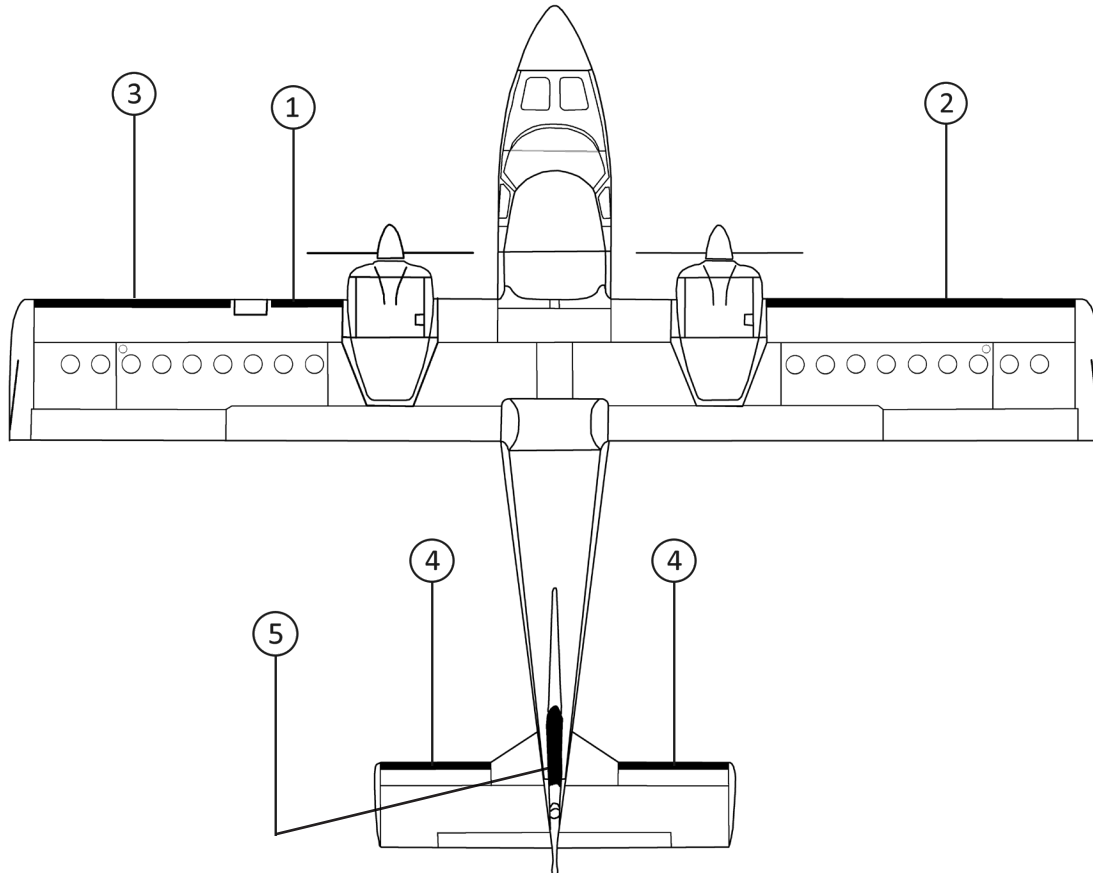

PARTENAVIA P.68C S/N 251 UP INCLUDING S/N 243

STANDARD DE-ICE BOOTS

POSITION ID	GOODRICH PART NUMBER	AIRCRAFT OEM P/N	DESCRIPTION	QTY PER AIRCRAFT	WT
1	25S-5D5039-01	7.8151-1	NACELLE-LIGHT LH DE-ICE BOOT	1	0.8
2	25S-5D5039-10	7.8151-4	NACELLE-TIP RH DE-ICE BOOT	1	3.5
3	25S-5D5039-09	7.8151-3	LIGHT-TIP LH DE-ICE BOOT	1	2.3
4	25S-5D5039-05	7.8151-5	HORIZONTAL STABILIZER LH/RH DE-ICE BOOT	2	0.9
5	25S-5D5039-07	7.8151-7	VERTICAL STABILIZER DE-ICE BOOT	1	1.4

FASTboot® DE-ICE BOOTS

POSITION ID	GOODRICH PART NUMBER	AIRCRAFT OEM P/N	DESCRIPTION	QTY PER AIRCRAFT	WT
1	P25S-5D5039-01		FASTBOOT® NACELLE-LIGHT LH DE-ICE BOOT	1	0.8
2	P25S-5D5039-10		FASTBOOT® NACELLE-TIP RH DE-ICE BOOT	1	3.5
3	P25S-5D5039-09		FASTBOOT® LIGHT-TIP LH DE-ICE BOOT	1	2.3
4	P25S-5D5039-05		FASTBOOT® HORIZONTAL STABILIZER LH/RH DE-ICE BOOT	2	0.9
5	P25S-5D5039-07		FASTBOOT® VERTICAL STABILIZER DE-ICE BOOT	1	1.4

PARTENAVIA P.68C S/N 251 UP INCLUDING S/N 243