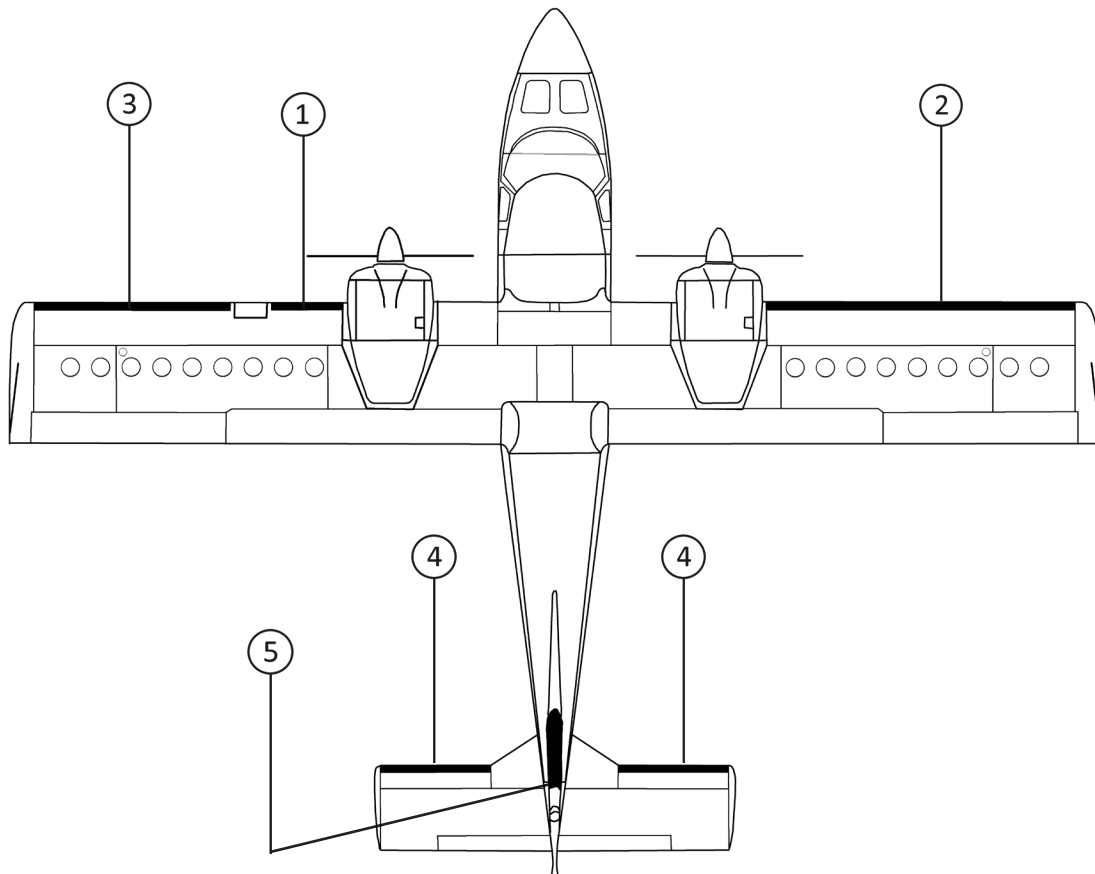

PARTENAVIA P.68B (OBSERVER)

STANDARD DE-ICE BOOTS

POSITION ID	GOODRICH PART NUMBER	AIRCRAFT OEM P/N	DESCRIPTION	QTY PER AIRCRAFT	WT
1	25S-5D5039-01	7.8151-1	NACELLE-LIGHT LH DE-ICE BOOT	1	0.8
2	25S-5D5039-04	R.0466-2	NACELLE-TIP RH DE-ICE BOOT	1	3.5
3	25S-5D5039-03	R.0466-1	LIGHT-TIP LH DE-ICE BOOT	1	2.4
4	25S-5D5039-05	7.8151-5	HORIZONTAL STABILIZER LH/RH DE-ICE BOOT	2	0.9
5	25S-5D5039-07	7.8151-7	VERTICAL STABILIZER DE-ICE BOOT	1	1.4

FASTboot® DE-ICE BOOTS

POSITION ID	GOODRICH PART NUMBER	AIRCRAFT OEM P/N	DESCRIPTION	QTY PER AIRCRAFT	WT
1	P25S-5D5039-01		FASTBOOT® NACELLE-LIGHT LH DE-ICE BOOT	1	0.8
2	P25S-5D5039-04		FASTBOOT® NACELLE-TIP RH DE-ICE BOOT	1	3.5
3	P25S-5D5039-03		FASTBOOT® LIGHT-TIP LH DE-ICE BOOT	1	2.4
4	P25S-5D5039-05		FASTBOOT® HORIZONTAL STABILIZER LH/RH DE-ICE BOOT	2	0.9
5	P25S-5D5039-07		FASTBOOT® VERTICAL STABILIZER DE-ICE BOOT	1	1.4