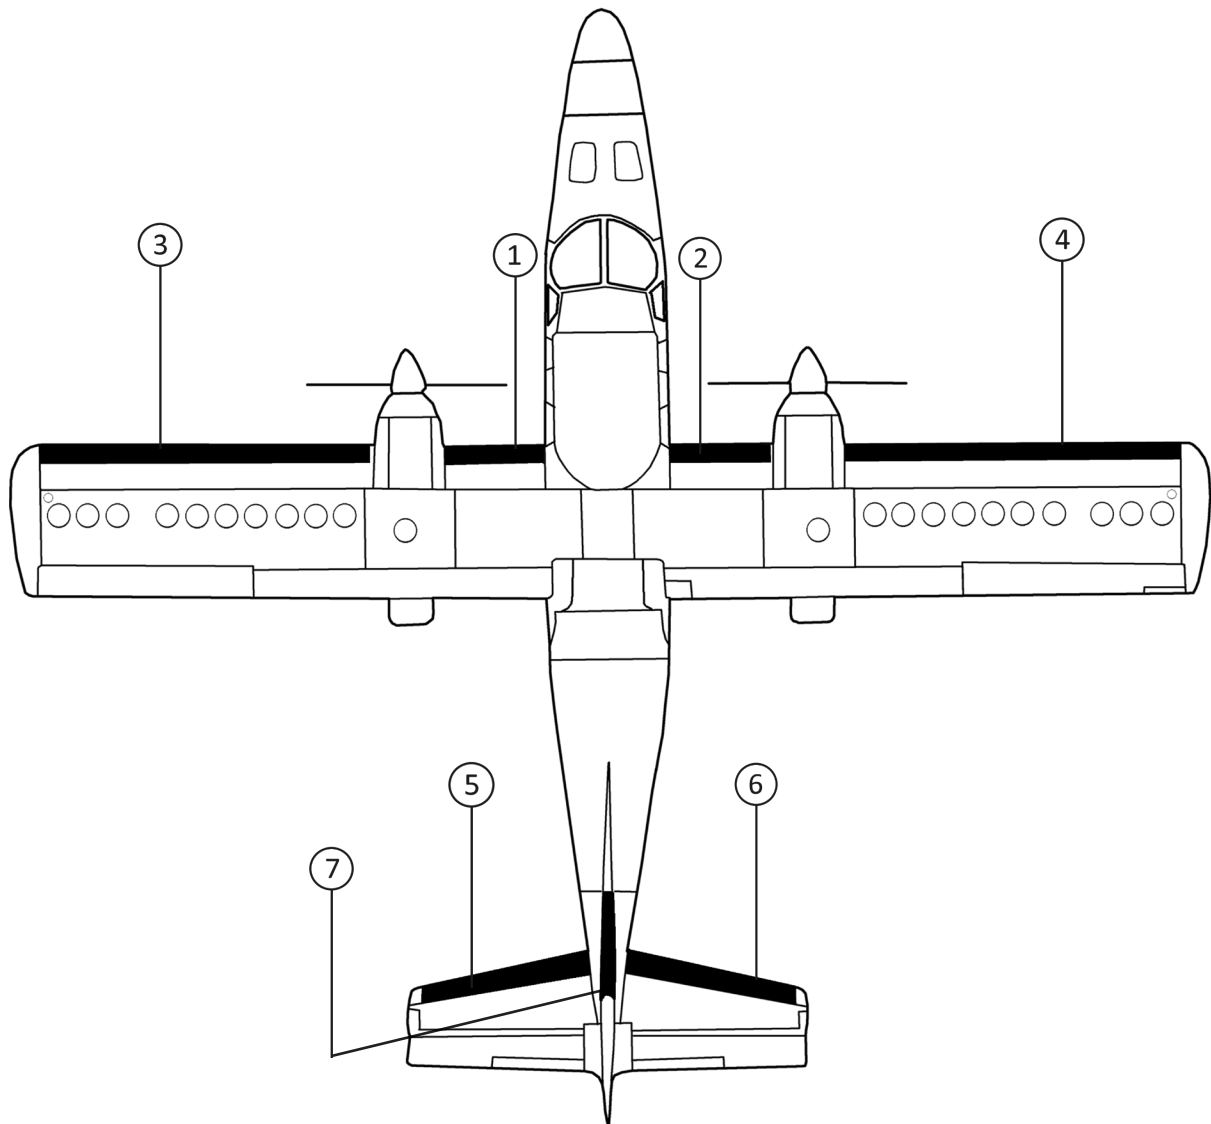

PARTENAVIA AP68TP-600 (VIATOR)

STANDARD DE-ICE BOOTS

POSITION ID	GOODRICH PART NUMBER	AIRCRAFT OEM P/N	DESCRIPTION	QTY PER AIRCRAFT	WT
1	25S-5D5181-07	A-7.8535-007	INBOARD WING LH DE-ICE BOOT	1	0.5
2	25S-5D5181-08	A-7.8535-008	INBOARD WING RH DE-ICE BOOT	1	0.5
3	25S-5D5181-01	A-7.8535-001	OUTBOARD WING LH DE-ICE BOOT	1	3.5
4	25S-5D5181-02	A-7.8535-002	OUTBOARD WING RH DE-ICE BOOT	1	3.5
5	25S-5D5181-03	A-7.8535-003	HORIZONTAL STABILIZER LH (ESTANE®) DE-ICE BOOT	1	1.8
6	25S-5D5181-04	A-7.8535-004	HORIZONTAL STABILIZER RH (ESTANE®) DE-ICE BOOT	1	1.8
7	25S-5D5181-09	A-7.8535-009	VERTICAL STABILIZER DE-ICE BOOT	1	1.5

*ESTANE® DE-ICERS HAVE A SURFACE PLY RESISTANT TO DIESTER TYPE ENGINE OIL

PARTENAVIA AP68TP-600 (VIATOR)