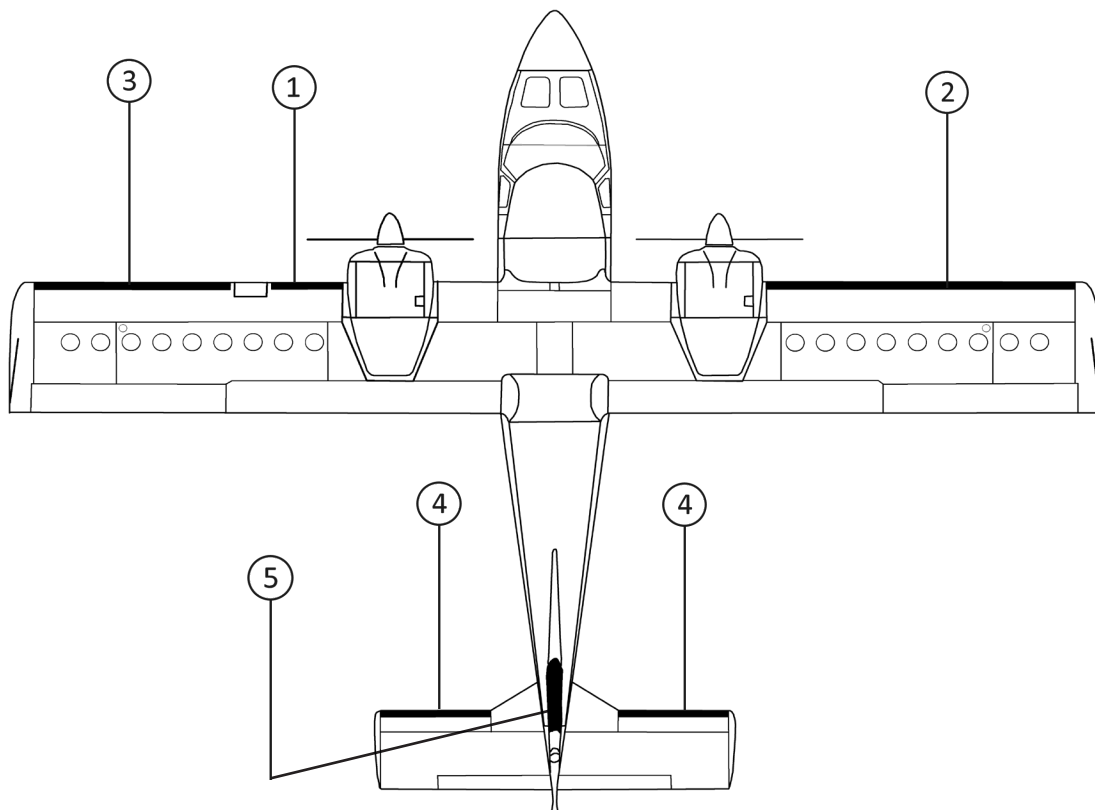

PARTENAVIA P.68R

STANDARD DE-ICE BOOTS

POSITION ID	GOODRICH PART NUMBER	AIRCRAFT OEM P/N	DESCRIPTION	QTY PER AIRCRAFT	WT
1	25S-5D5039-01	7.8151-1	NACELLE-LIGHT LH DE-ICE BOOT	1	0.8
2	25S-5D5039-04	R.0466-2	NACELLE-TIP RH DE-ICE BOOT	1	3.5
3	25S-5D5039-03	R.0466-1	LIGHT-TIP LH DE-ICE BOOT	1	2.4
4	25S-5D5039-05	7.8151-5	HORIZONTAL STABILIZER LH/RH DE-ICE BOOT	2	0.9
5	25S-5D5039-07	7.8151-7	VERTICAL STABILIZER DE-ICE BOOT	1	1.4

FASTboot® DE-ICE BOOTS

POSITION ID	GOODRICH PART NUMBER	AIRCRAFT OEM P/N	DESCRIPTION	QTY PER AIRCRAFT	WT
1	P25S-5D5039-01		FASTBOOT® NACELLE-LIGHT LH DE-ICE BOOT	1	0.8
2	P25S-5D5039-04		FASTBOOT® NACELLE-TIP RH DE-ICE BOOT	1	3.5
3	P25S-5D5039-03		FASTBOOT® LIGHT-TIP LH DE-ICE BOOT	1	2.4
4	P25S-5D5039-05		FASTBOOT® HORIZONTAL STABILIZER LH/RH DE-ICE BOOT	2	0.9
5	P25S-5D5039-07		FASTBOOT® VERTICAL STABILIZER DE-ICE BOOT	1	1.4