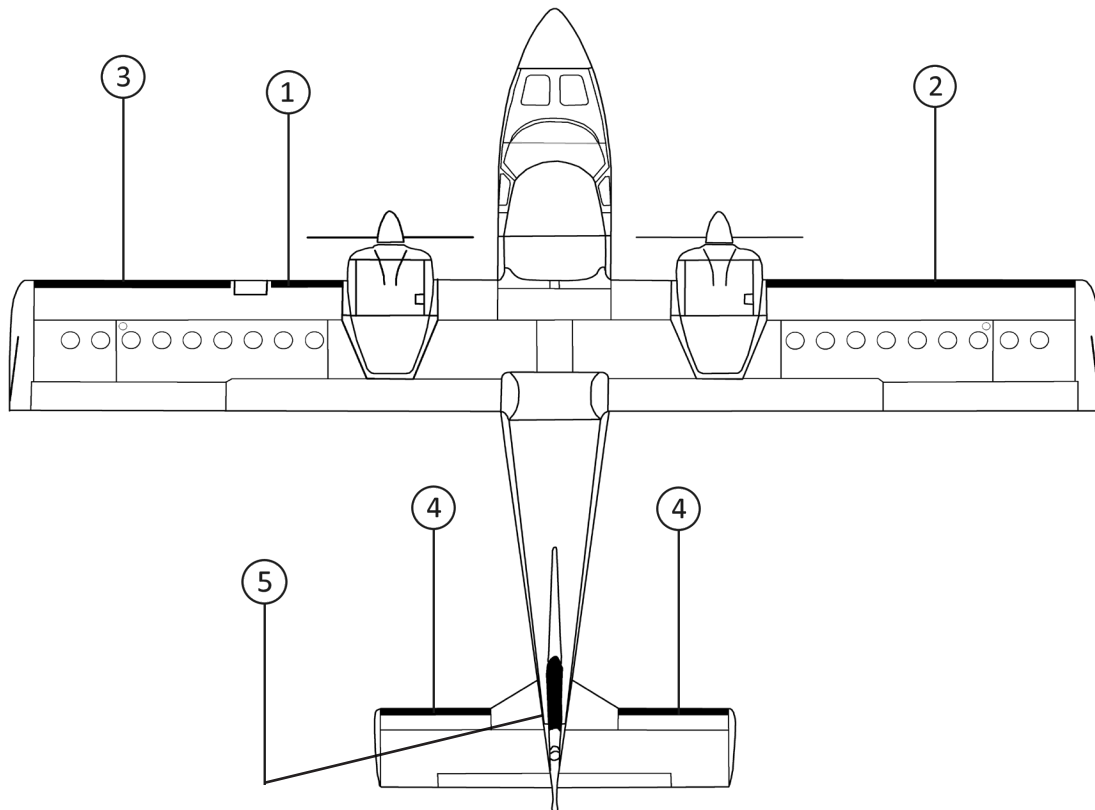

PARTENAVIA P.68C UP TO S/N 251 EXCEPT S/N 243

STANDARD DE-ICE BOOTS

POSITION ID	GOODRICH PART NUMBER	AIRCRAFT OEM P/N	DESCRIPTION	QTY PER AIRCRAFT	WT
1	25S-5D5039-01	7.8151-1	NACELLE-LIGHT LH DE-ICE BOOT	1	0.8
2	25S-5D5039-04	R.0466-2	NACELLE-TIP RH DE-ICE BOOT	1	3.5
2	25S-5D5039-08		NACELLE-TIP RH DE-ICE BOOT	1	3.3
3	25S-5D5039-03	R.0466-1	LIGHT-TIP LH DE-ICE BOOT	1	2.4
4	25S-5D5039-05	7.8151-5	HORIZONTAL STABILIZER LH/RH DE-ICE BOOT	2	0.9
5	25S-5D5039-07	7.8151-7	VERTICAL STABILIZER DE-ICE BOOT	1	1.4

FASTboot® DE-ICE BOOTS

POSITION ID	GOODRICH PART NUMBER	AIRCRAFT OEM P/N	DESCRIPTION	QTY PER AIRCRAFT	WT
1	P25S-5D5039-01		FASTBOOT® NACELLE-LIGHT LH DE-ICE BOOT	1	0.8
2	P25S-5D5039-04		FASTBOOT® NACELLE-TIP RH DE-ICE BOOT	1	3.5
2	P25S-5D5039-08		FASTBOOT® NACELLE-TIP RH DE-ICE BOOT	1	3.3
3	P25S-5D5039-03		FASTBOOT® LIGHT-TIP LH DE-ICE BOOT	1	2.4
4	P25S-5D5039-05		FASTBOOT® HORIZONTAL STABILIZER LH/RH DE-ICE BOOT	2	0.9
5	P25S-5D5039-07		FASTBOOT® VERTICAL STABILIZER DE-ICE BOOT	1	1.4

PARTENAVIA P.68C UP TO S/N 251 EXCEPT S/N 243