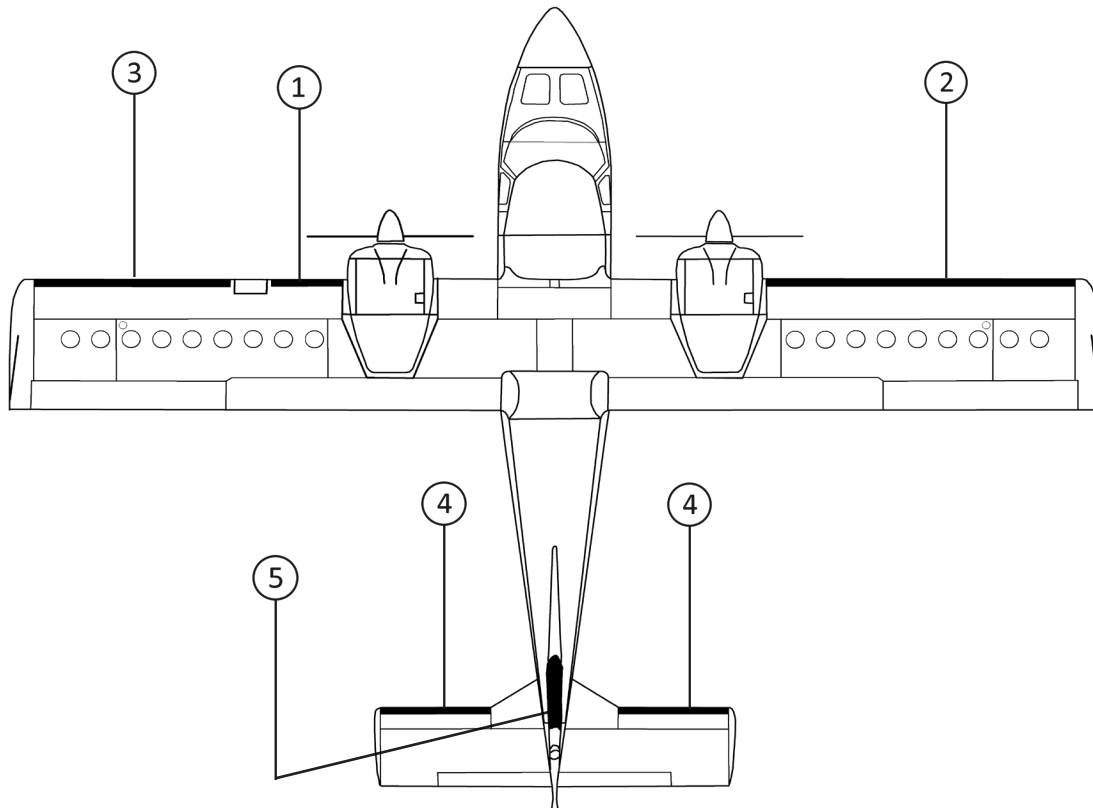

PARTENAVIA P.68TC (OBSERVER)

STANDARD DE-ICE BOOTS

POSITION ID	GOODRICH PART NUMBER	AIRCRAFT OEM P/N	DESCRIPTION	QTY PER AIRCRAFT	WT
1	25S-5D5039-01	7.8151-1	NACELLE-LIGHT LH DE-ICE BOOT	1	0.8
2	25S-5D5039-12	7.8151-12	NACELLE-TIP RH DE-ICE BOOT	1	3.2
3	25S-5D5039-09	7.8151-3	LIGHT-TIP LH DE-ICE BOOT	1	2.3
4	25S-5D5039-05	7.8151-5	HORIZONTAL STABILIZER LH/RH DE-ICE BOOT	2	0.9
5	25S-5D5039-07	7.8151-7	VERTICAL STABILIZER DE-ICE BOOT	1	1.4

FASTboot® DE-ICE BOOTS

POSITION ID	GOODRICH PART NUMBER	AIRCRAFT OEM P/N	DESCRIPTION	QTY PER AIRCRAFT	WT
1	P25S-5D5039-01		FASTBOOT® NACELLE-LIGHT LH DE-ICE BOOT	1	0.8
2	P25S-5D5039-12		FASTBOOT® NACELLE-TIP RH DE-ICE BOOT	1	3.2
3	P25S-5D5039-09		FASTBOOT® LIGHT-TIP LH DE-ICE BOOT	1	2.3
4	P25S-5D5039-05		FASTBOOT® HORIZONTAL STABILIZER LH/RH DE-ICE BOOT	2	0.9
5	P25S-5D5039-07		FASTBOOT® VERTICAL STABILIZER DE-ICE BOOT	1	1.4

PARTENAVIA P.68TC (OBSERVER)